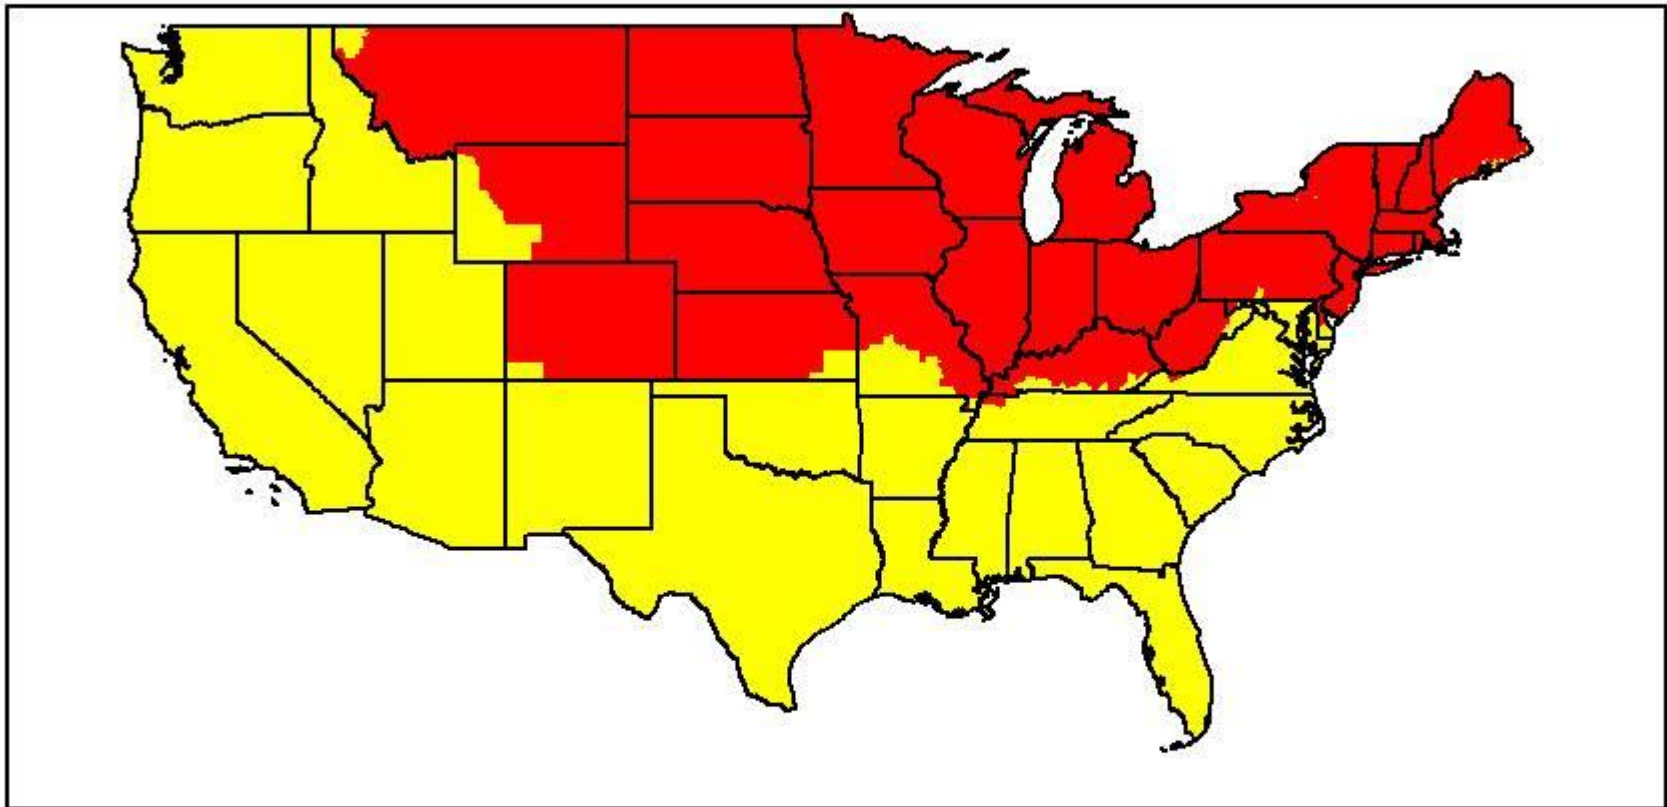

**ABC/ESPN College Football: Saturday, October 17, 2015 12:00 PM ET
Iowa @ Northwestern**

	ABC Watch ABC WatchESPN ESPN3		ESPN2 DirecTV Ch. #209 SD/HD DishNet Ch. #144 SD/HD WatchESPN ESPN3
---	---	---	--

Note: Alaska & Hawaii will receive Iowa @ Northwestern on ESPN2

**ABC/ESPN College Football: Saturday, October 17, 2015 12:00 PM ET
Ole Miss @ Memphis**

ABC
Watch ABC
ESPN3

ESPN2
DirecTV Ch. #209-1 SD/HD
DishNet Ch. #146 (SD only)
ESPN3

Note: Alaska & Hawaii will receive Ole Miss @ Memphis on ABC

ESPN on ABC - College Football
Ole Miss at Memphis | Iowa at Northwestern
Saturday, October 17, 2015 - 12:00 - 3:30 PM ET / 9:00 - 12:30 PM PT

Key to Regional Feeds:

- Ole Miss at Memphis
- Iowa at Northwestern

Alaska and Hawaii will receive:
Ole Miss at Memphis

ESPN2 will carry the reverse mirror of both games.