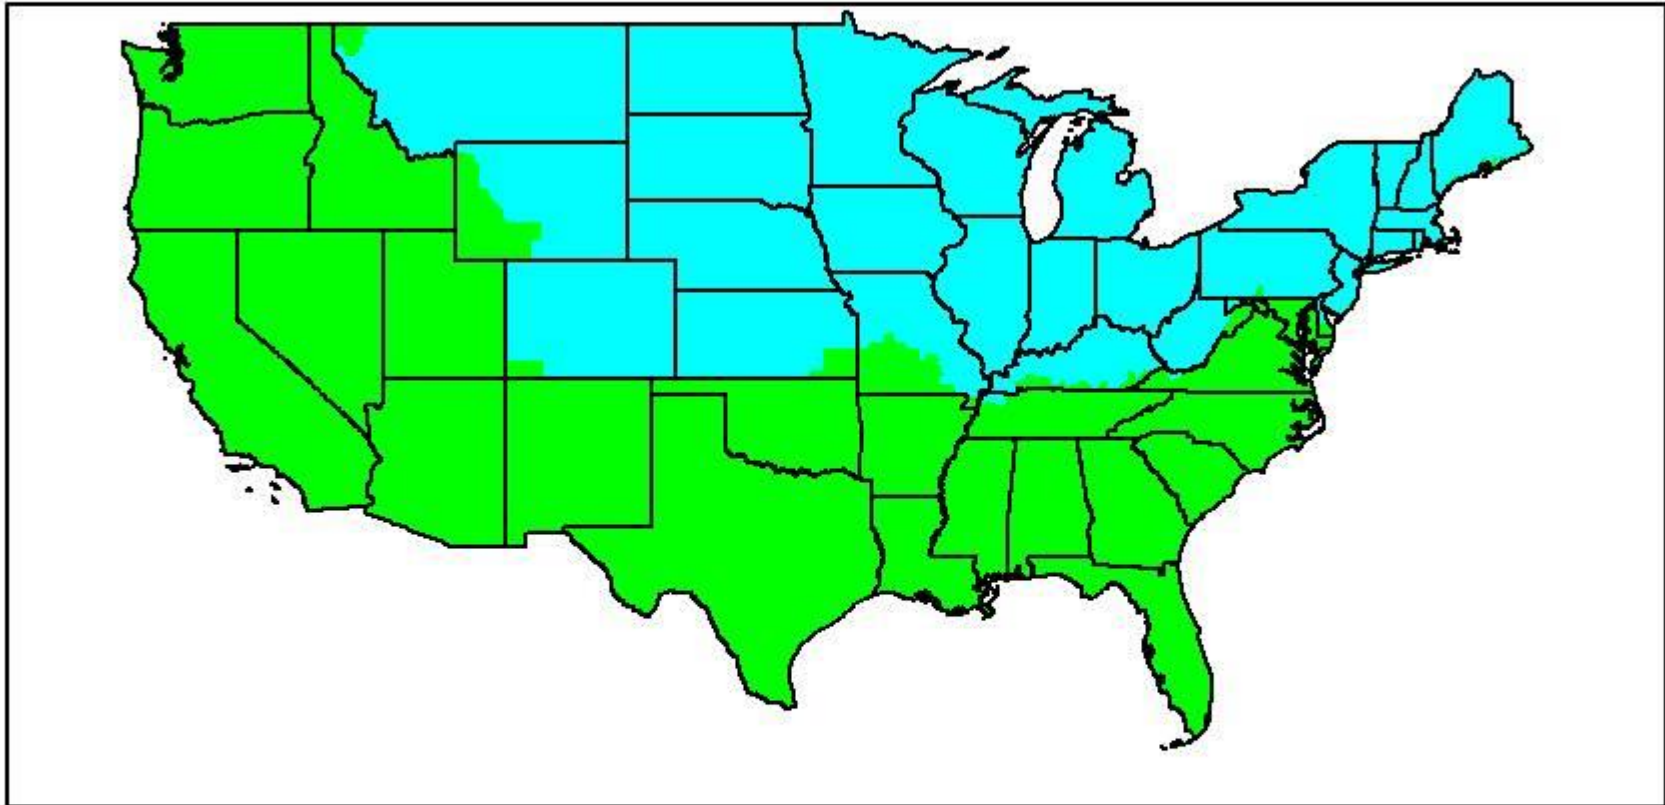

**ABC/ESPN College Football: Saturday, October 17, 2015 12:00 PM ET
Iowa @ Northwestern**

	ABC Watch ABC WatchESPN ESPN3		ESPN2 DirecTV Ch. #209 SD/HD DishNet Ch. #144 SD/HD WatchESPN ESPN3
---	---	---	--

Note: Alaska & Hawaii will receive Iowa @ Northwestern on ESPN2

**ABC/ESPN College Football: Saturday, October 17, 2015 12:00 PM ET
Ole Miss @ Memphis**

ABC
Watch ABC
ESPN3

ESPN2
DirecTV Ch. #209-1 SD/HD
DishNet Ch. #146 (SD only)
ESPN3

Key to Regional Feeds:

- Ole Miss at Memphis
- Iowa at Northwestern

Alaska and Hawaii will receive:
Ole Miss at Memphis

ESPN2 will carry the reverse mirror of both games.