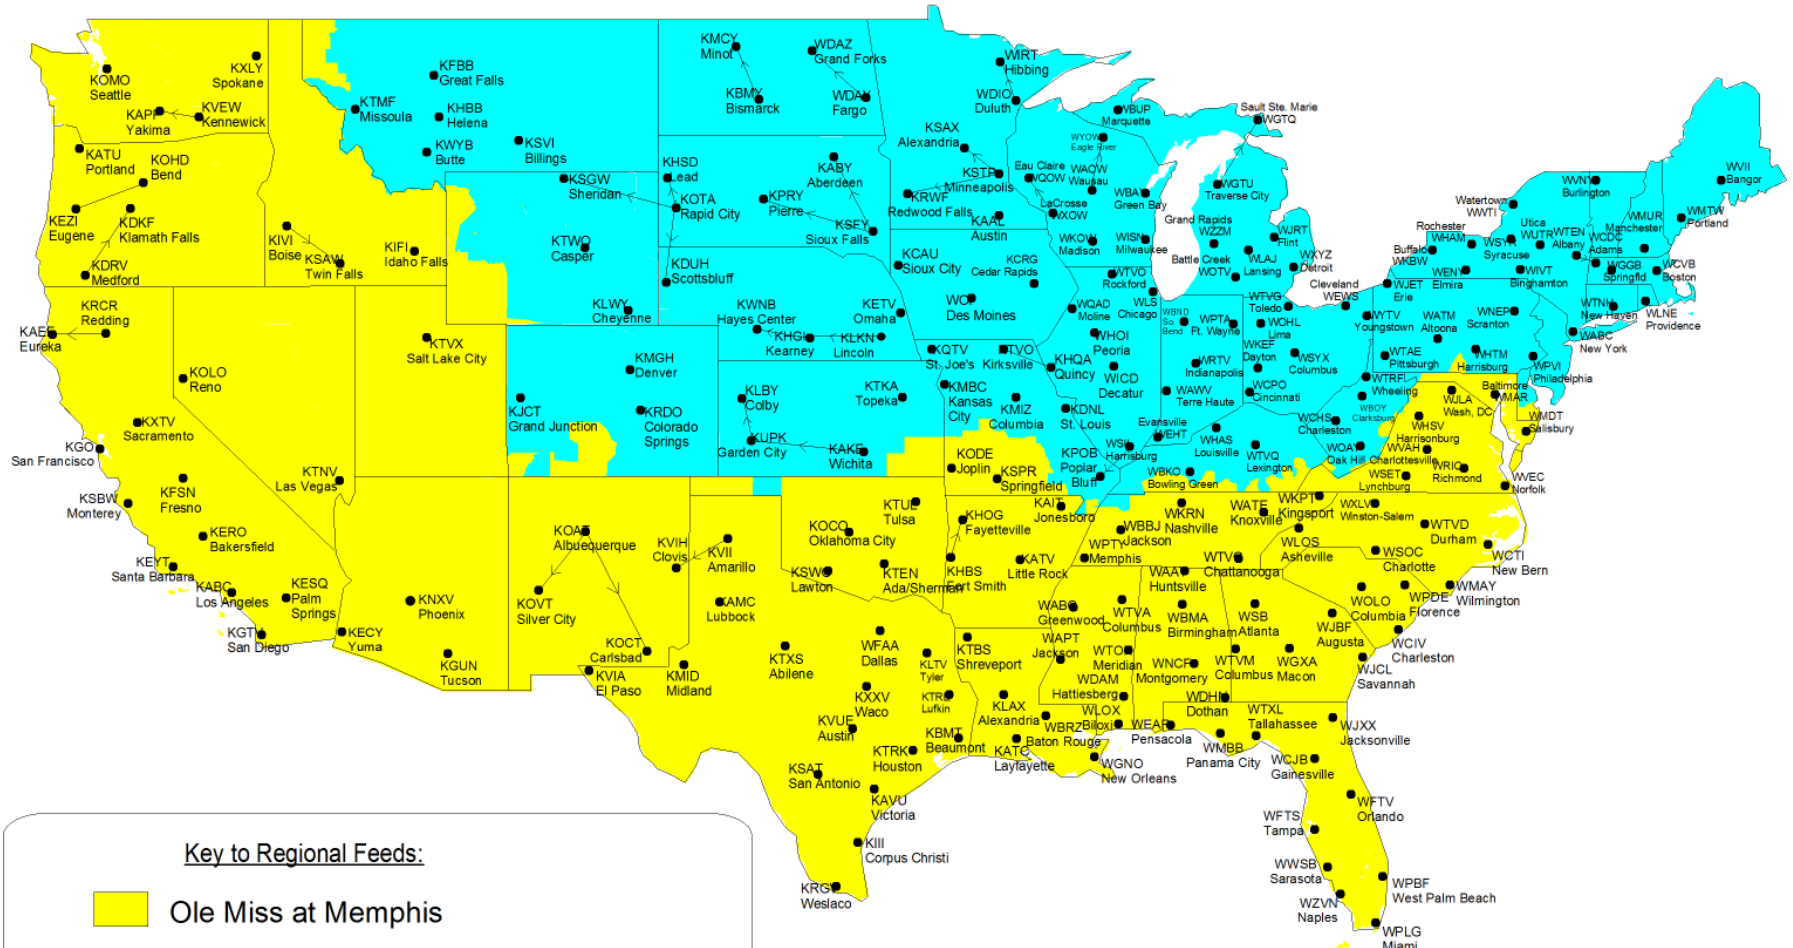

Note: Alaska & Hawaii will receive Iowa @ Northwestern on ESPN2

**ABC/ESPN College Football: Saturday, October 17, 2015 12:00 PM ET
Ole Miss @ Memphis**

ABC
Watch ABC
ESPN3

ESPN2
DirecTV Ch. #209-1 SD/HD
DishNet Ch. #146 (SD only)
ESPN3

Note: Alaska & Hawaii will receive Ole Miss @ Memphis on ABC

ESPN on ABC - College Football
Ole Miss at Memphis | Iowa at Northwestern
Saturday, October 17, 2015 - 12:00 - 3:30 PM ET / 9:00 - 12:30 PM PT

Key to Regional Feeds:

- Ole Miss at Memphis
- Iowa at Northwestern

Alaska and Hawaii will receive:
Ole Miss at Memphis

ESPN2 will carry the reverse mirror of both games.