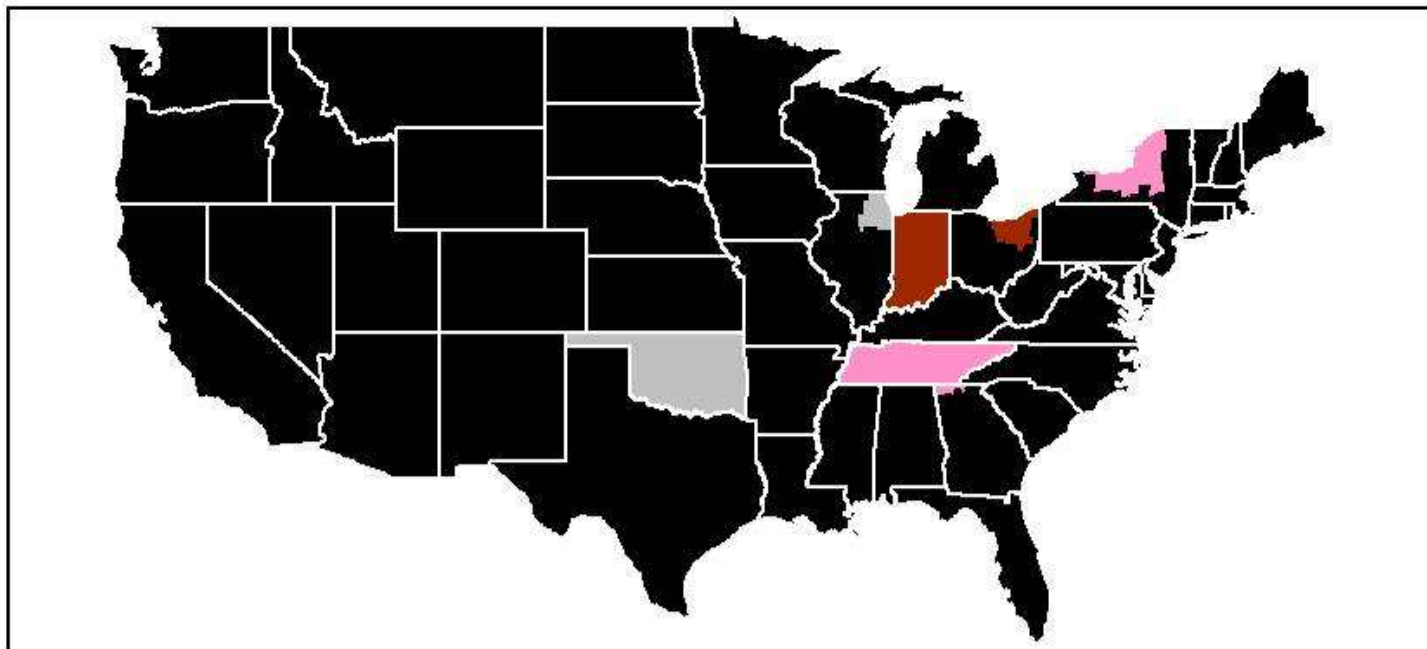

\*ESPN3 split  
national

**2014 NCAA Women's Basketball Championship: Saturday, March 22, 11:00 AM ET**

	Winthrop/Duke (11:05 ET)		Arizona State/Vanderbilt (11:05 ET)		Whip-around coverage
	Wright State/Kentucky (11:10 ET)		Florida Gulf Coast/Oklahoma State (11:10 ET)		

**Note: Alaska and Hawaii will also receive whip-around coverage on ESPN2**

**2014 NCAA Women's Basketball Championship: Saturday, March 22, 1:30 PM ET**

	Oklahoma/DePaul (1:30 ET)		Whip-around coverage	<b>Robert Morris/Notre Dame (1:30 ET) will be seen nationally on ESPN</b>
	Chattanooga/Syracuse (1:30 ET)		Akron/Purdue (1:30 ET)	

**Note: Alaska and Hawaii will also receive whip-around coverage on ESPN2**

**2014 NCAA Women's Basketball Championship: Saturday, March 22, 4:00 PM ET**

	Northwestern State/Tennessee (4:05 ET)		Fordham/California (4:10 ET)		
	Fresno State/Nebraska (4:15 ET)		Florida State/Iowa State (4:20 ET)		Whip-around coverage

**Note: Alaska and Hawaii will also receive whip-around coverage on ESPN2**