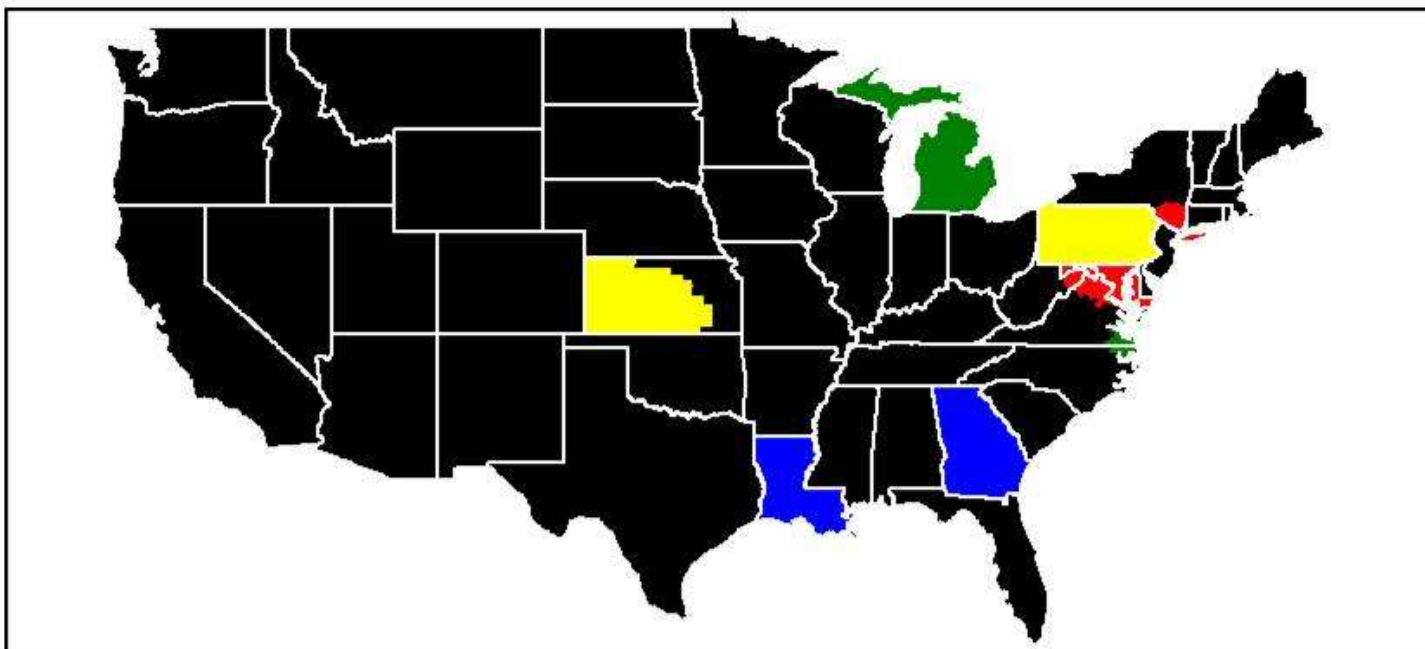

**Note: Alaska and Hawaii will also receive whip-around coverage on ESPN2**

**2014 NCAA Women's Basketball Championship: Saturday, March 22, 1:30 PM ET**

	Oklahoma/DePaul (1:30 ET)		Whip-around coverage	<b>Robert Morris/Notre Dame (1:30 ET) will be seen nationally on ESPN</b>
	Chattanooga/Syracuse (1:30 ET)		Akron/Purdue (1:30 ET)	

**Note: Alaska and Hawaii will also receive whip-around coverage on ESPN2**

**2014 NCAA Women's Basketball Championship: Saturday, March 22, 4:00 PM ET**

	Northwestern State/Tennessee (4:05 ET)		Fordham/California (4:10 ET)		
	Fresno State/Nebraska (4:15 ET)		Florida State/Iowa State (4:20 ET)		Whip-around coverage

**Note: Alaska and Hawaii will also receive whip-around coverage on ESPN2**

**2014 NCAA Women's Basketball Championship: Saturday, March 22, 6:30 PM ET**

	USC/St. John's (6:30 ET)		Western Kentucky/Baylor (6:30 ET)		Whip-around coverage
	BYU/NC State (6:30 ET)		South Dakota/Stanford (6:30 ET)		

**Note: Alaska and Hawaii will also receive whip-around coverage on ESPN2**

2014 NCAA Women's Basketball Championship: Sunday, March 23, 12:30 PM ET

	Army/Maryland (12:35 ET)		Hampton/Michigan State (12:40 ET)		Whip-around coverage
	Wichita State/Penn State (12:45 ET)		Georgia Tech/LSU (12:50 ET)		