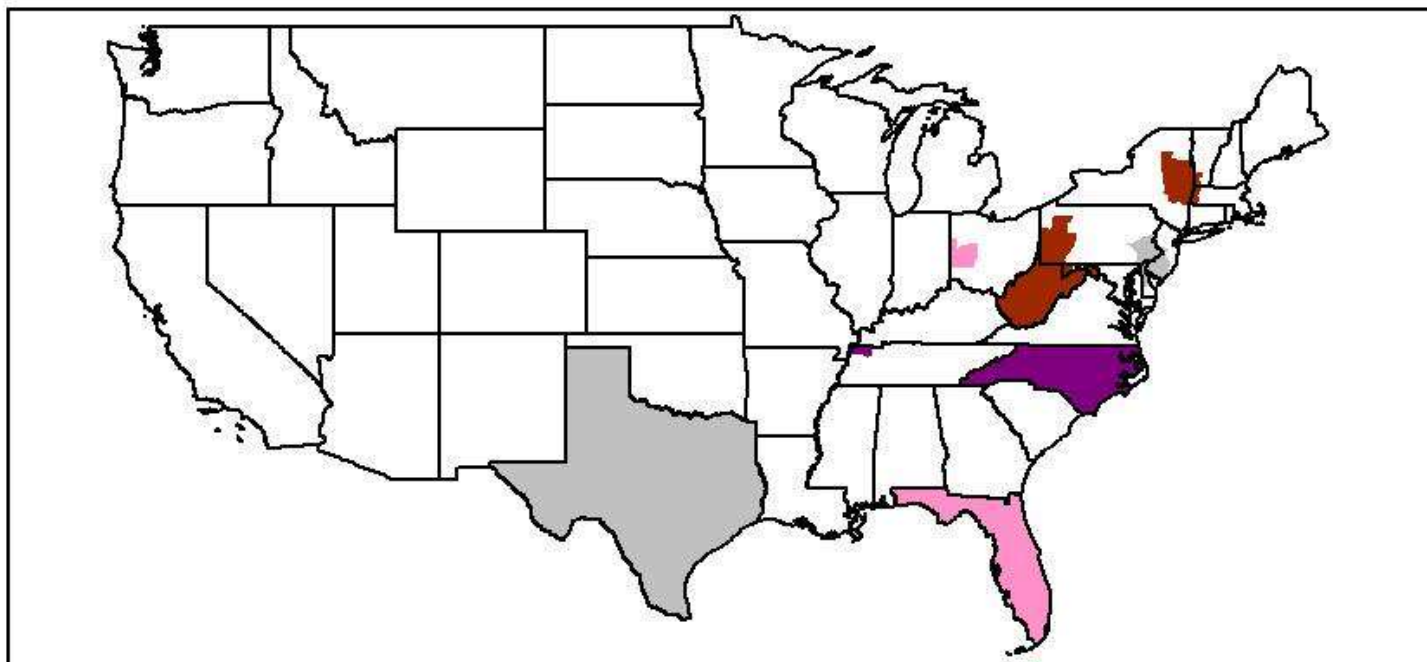

**Note: Alaska and Hawaii will also receive whip-around coverage on ESPN2**

**2014 NCAA Women's Basketball Championship: Saturday, March 22, 6:30 PM ET**

	USC/St. John's (6:30 ET)		Western Kentucky/Baylor (6:30 ET)		Whip-around coverage
	BYU/NC State (6:30 ET)		South Dakota/Stanford (6:30 ET)		

**Note: Alaska and Hawaii will also receive whip-around coverage on ESPN2**

2014 NCAA Women's Basketball Championship: Sunday, March 23, 12:30 PM ET

	Army/Maryland (12:35 ET)		Hampton/Michigan State (12:40 ET)		Whip-around coverage
	Wichita State/Penn State (12:45 ET)		Georgia Tech/LSU (12:50 ET)		

Note: Alaska and Hawaii will also receive whip-around coverage on ESPN2

**2014 NCAA Women's Basketball Championship: Sunday, March 23, 3:00 PM ET**

 Pennsylvania/Texas (3:00 ET)	 UT Martin/North Carolina (3:00 ET)	
 Florida/Dayton (3:00 ET)	 Albany/West Virginia (3:00 ET)	 Whip-around coverage