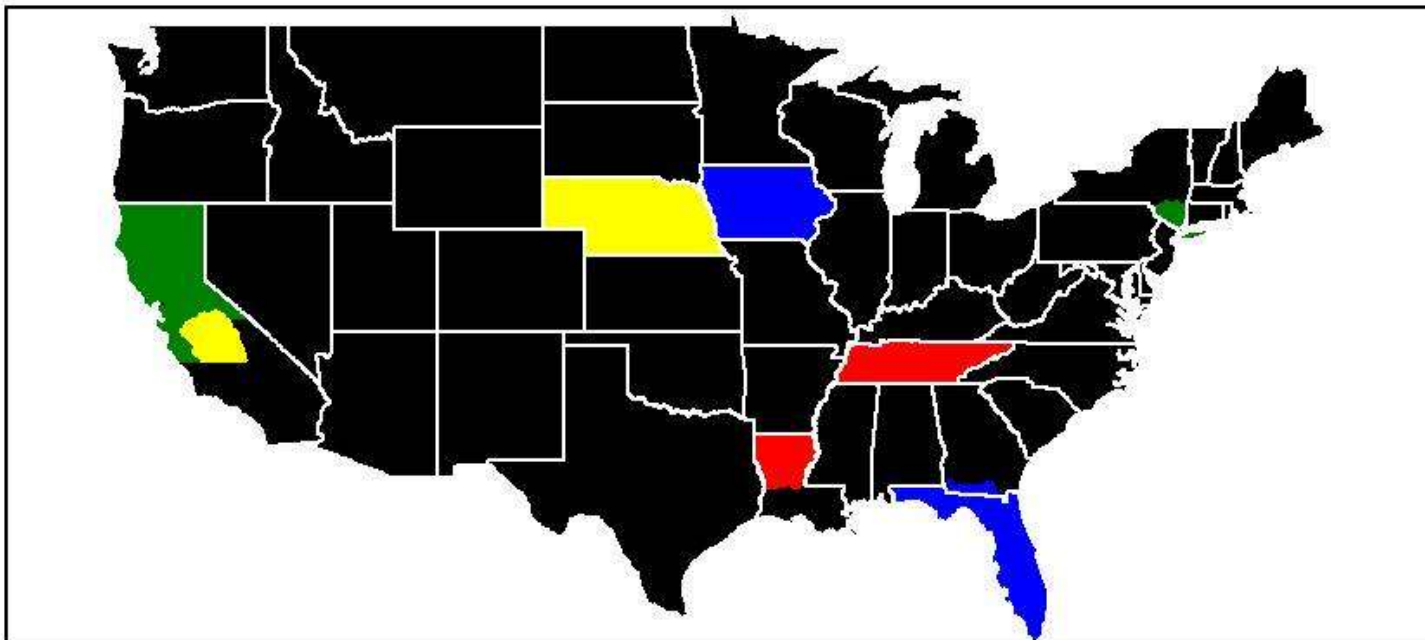

\*ESPN3 split  
national

**2014 NCAA Women's Basketball Championship: Saturday, March 22, 11:00 AM ET**

	Winthrop/Duke (11:05 ET)		Arizona State/Vanderbilt (11:05 ET)		Whip-around coverage
	Wright State/Kentucky (11:10 ET)		Florida Gulf Coast/Oklahoma State (11:10 ET)		

**Note: Alaska and Hawaii will also receive whip-around coverage on ESPN2**

**2014 NCAA Women's Basketball Championship: Saturday, March 22, 1:30 PM ET**

	Oklahoma/DePaul (1:30 ET)		Whip-around coverage	<b>Robert Morris/Notre Dame (1:30 ET) will be seen nationally on ESPN</b>
	Chattanooga/Syracuse (1:30 ET)		Akron/Purdue (1:30 ET)	

**Note: Alaska and Hawaii will also receive whip-around coverage on ESPN2**

**2014 NCAA Women's Basketball Championship: Saturday, March 22, 4:00 PM ET**

	Northwestern State/Tennessee (4:05 ET)		Fordham/California (4:10 ET)		
	Fresno State/Nebraska (4:15 ET)		Florida State/Iowa State (4:20 ET)		Whip-around coverage

**Note: Alaska and Hawaii will also receive whip-around coverage on ESPN2**

**2014 NCAA Women's Basketball Championship: Saturday, March 22, 6:30 PM ET**

	USC/St. John's (6:30 ET)		Western Kentucky/Baylor (6:30 ET)		Whip-around coverage
	BYU/NC State (6:30 ET)		South Dakota/Stanford (6:30 ET)		