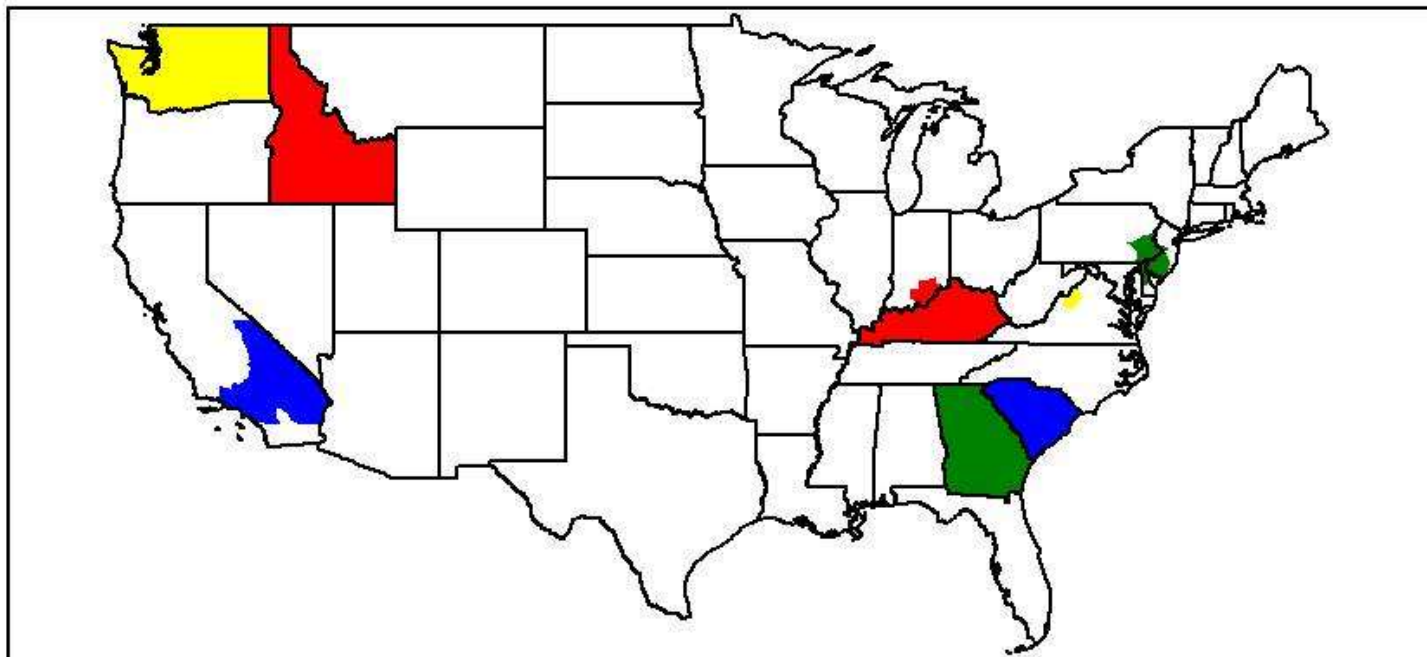

Note: Alaska and Hawaii will also receive whip-around coverage on ESPN2

**2014 NCAA Women's Basketball Championship: Sunday, March 23, 3:00 PM ET**

 Pennsylvania/Texas (3:00 ET)	 UT Martin/North Carolina (3:00 ET)	
 Florida/Dayton (3:00 ET)	 Albany/West Virginia (3:00 ET)	 Whip-around coverage

**Note: Alaska and Hawaii will also receive whip-around coverage on ESPN**

**2014 NCAA Women's Basketball Championship: Sunday, March 23, 5:30 PM ET**

	Idaho/Louisville (5:35 ET)		St. Joseph's/Georgia (5:35 ET)		Whip-around coverage
	James Madison/Gonzaga (5:40 ET)		Cal State Northridge/South Carolina (5:45 ET)		

**Note: Alaska and Hawaii will also receive whip-around coverage on ESPN**

**2014 NCAA Women's Basketball Championship: Sunday, March 23, 8:00 PM ET**

 Marist/Iowa (8:00 ET)	 North Dakota/Texas A&M (8:00 ET)	<b>Prairie View A&amp;M/ Connecticut (8:00 ET) will be seen nationally on ESPN</b>
 Oregon State/Middle Tennessee (8:00 ET)	 Whip-around coverage	