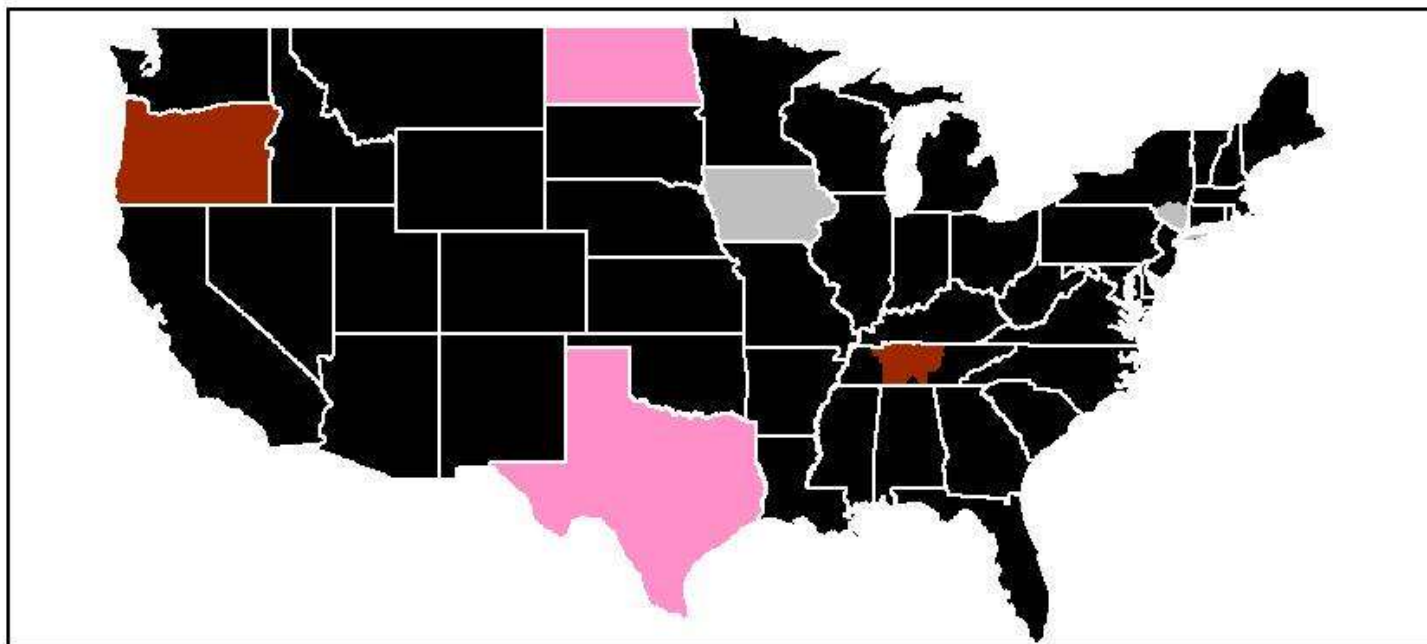

Note: Alaska and Hawaii will also receive whip-around coverage on ESPN2

**2014 NCAA Women's Basketball Championship: Sunday, March 23, 3:00 PM ET**

 Pennsylvania/Texas (3:00 ET)	 UT Martin/North Carolina (3:00 ET)	
 Florida/Dayton (3:00 ET)	 Albany/West Virginia (3:00 ET)	 Whip-around coverage

**Note: Alaska and Hawaii will also receive whip-around coverage on ESPN**

**2014 NCAA Women's Basketball Championship: Sunday, March 23, 5:30 PM ET**

	Idaho/Louisville (5:35 ET)		St. Joseph's/Georgia (5:35 ET)		Whip-around coverage
	James Madison/Gonzaga (5:40 ET)		Cal State Northridge/South Carolina (5:45 ET)		

**Note: Alaska and Hawaii will also receive whip-around coverage on ESPN**

**2014 NCAA Women's Basketball Championship: Sunday, March 23, 8:00 PM ET**

 Marist/Iowa (8:00 ET)	 North Dakota/Texas A&M (8:00 ET)	<b>Prairie View A&amp;M/ Connecticut (8:00 ET) will be seen nationally on ESPN</b>
 Oregon State/Middle Tennessee (8:00 ET)	 Whip-around coverage	

**Note: Alaska and Hawaii will also receive whip-around coverage on ESPN2**