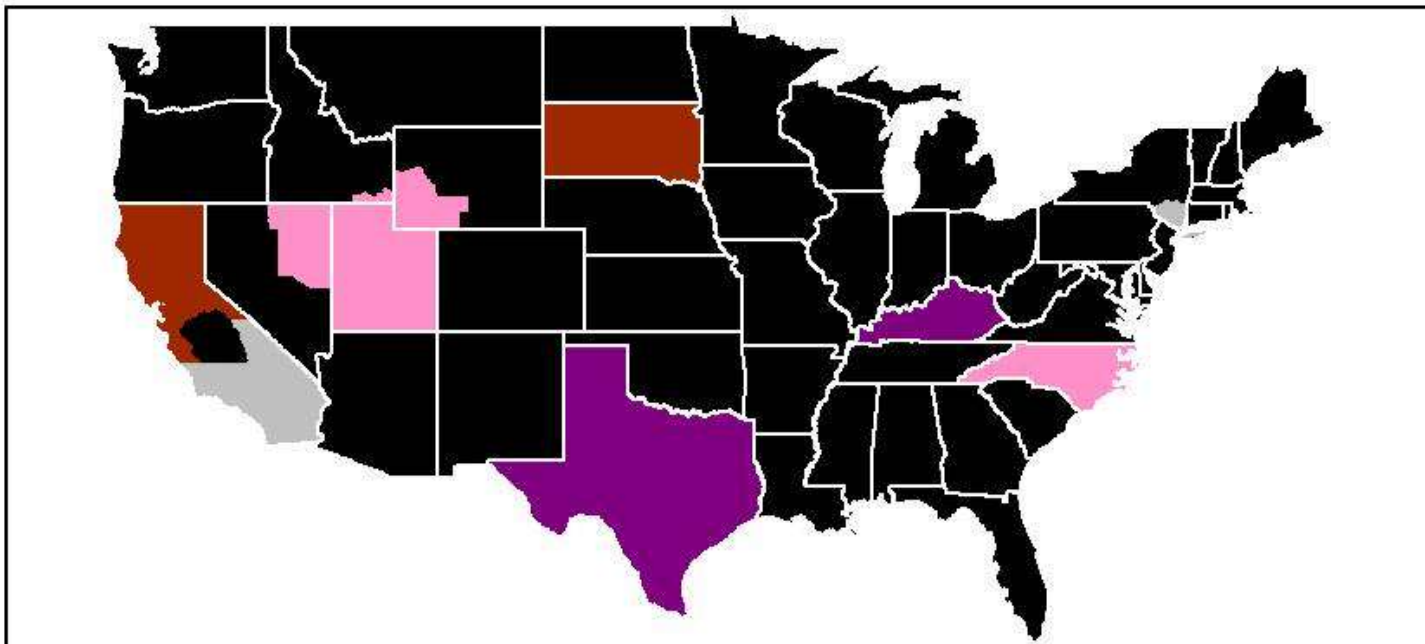

**Note: Alaska and Hawaii will also receive whip-around coverage on ESPN2**

**2014 NCAA Women's Basketball Championship: Saturday, March 22, 1:30 PM ET**

	Oklahoma/DePaul (1:30 ET)		Whip-around coverage	<b>Robert Morris/Notre Dame (1:30 ET) will be seen nationally on ESPN</b>
	Chattanooga/Syracuse (1:30 ET)		Akron/Purdue (1:30 ET)	

**Note: Alaska and Hawaii will also receive whip-around coverage on ESPN2**

**2014 NCAA Women's Basketball Championship: Saturday, March 22, 4:00 PM ET**

	Northwestern State/Tennessee (4:05 ET)		Fordham/California (4:10 ET)		
	Fresno State/Nebraska (4:15 ET)		Florida State/Iowa State (4:20 ET)		Whip-around coverage

**Note: Alaska and Hawaii will also receive whip-around coverage on ESPN2**

**2014 NCAA Women's Basketball Championship: Saturday, March 22, 6:30 PM ET**

	USC/St. John's (6:30 ET)		Western Kentucky/Baylor (6:30 ET)		Whip-around coverage
	BYU/NC State (6:30 ET)		South Dakota/Stanford (6:30 ET)		

**Note: Alaska and Hawaii will also receive whip-around coverage on ESPN2**

2014 NCAA Women's Basketball Championship: Sunday, March 23, 12:30 PM ET

	Army/Maryland (12:35 ET)		Hampton/Michigan State (12:40 ET)		Whip-around coverage
	Wichita State/Penn State (12:45 ET)		Georgia Tech/LSU (12:50 ET)		