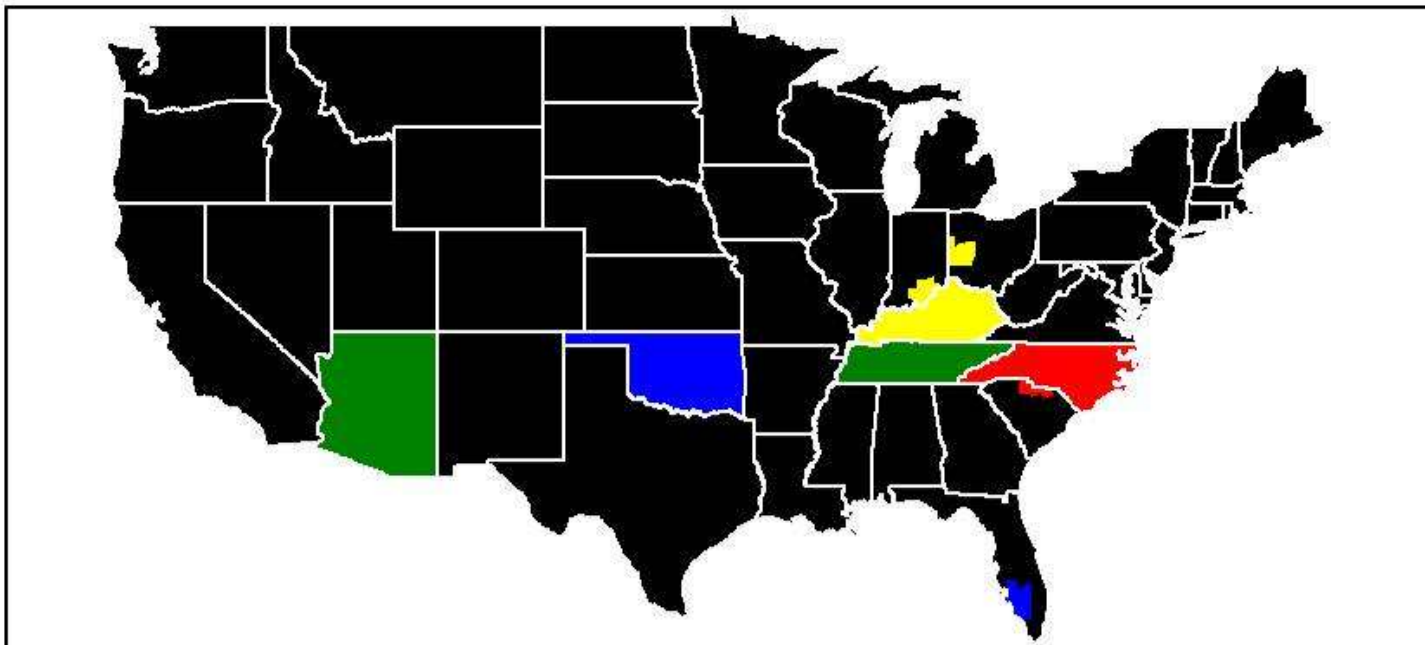

2014 NCAA Women's Basketball Championship: Saturday, March 22, 11:00 AM ET

	Winthrop/Duke (11:05 ET)		Arizona State/Vanderbilt (11:05 ET)		Whip-around coverage
	Wright State/Kentucky (11:10 ET)		Florida Gulf Coast/Oklahoma State (11:10 ET)		

Note: Alaska and Hawaii will also receive whip-around coverage on ESPN2