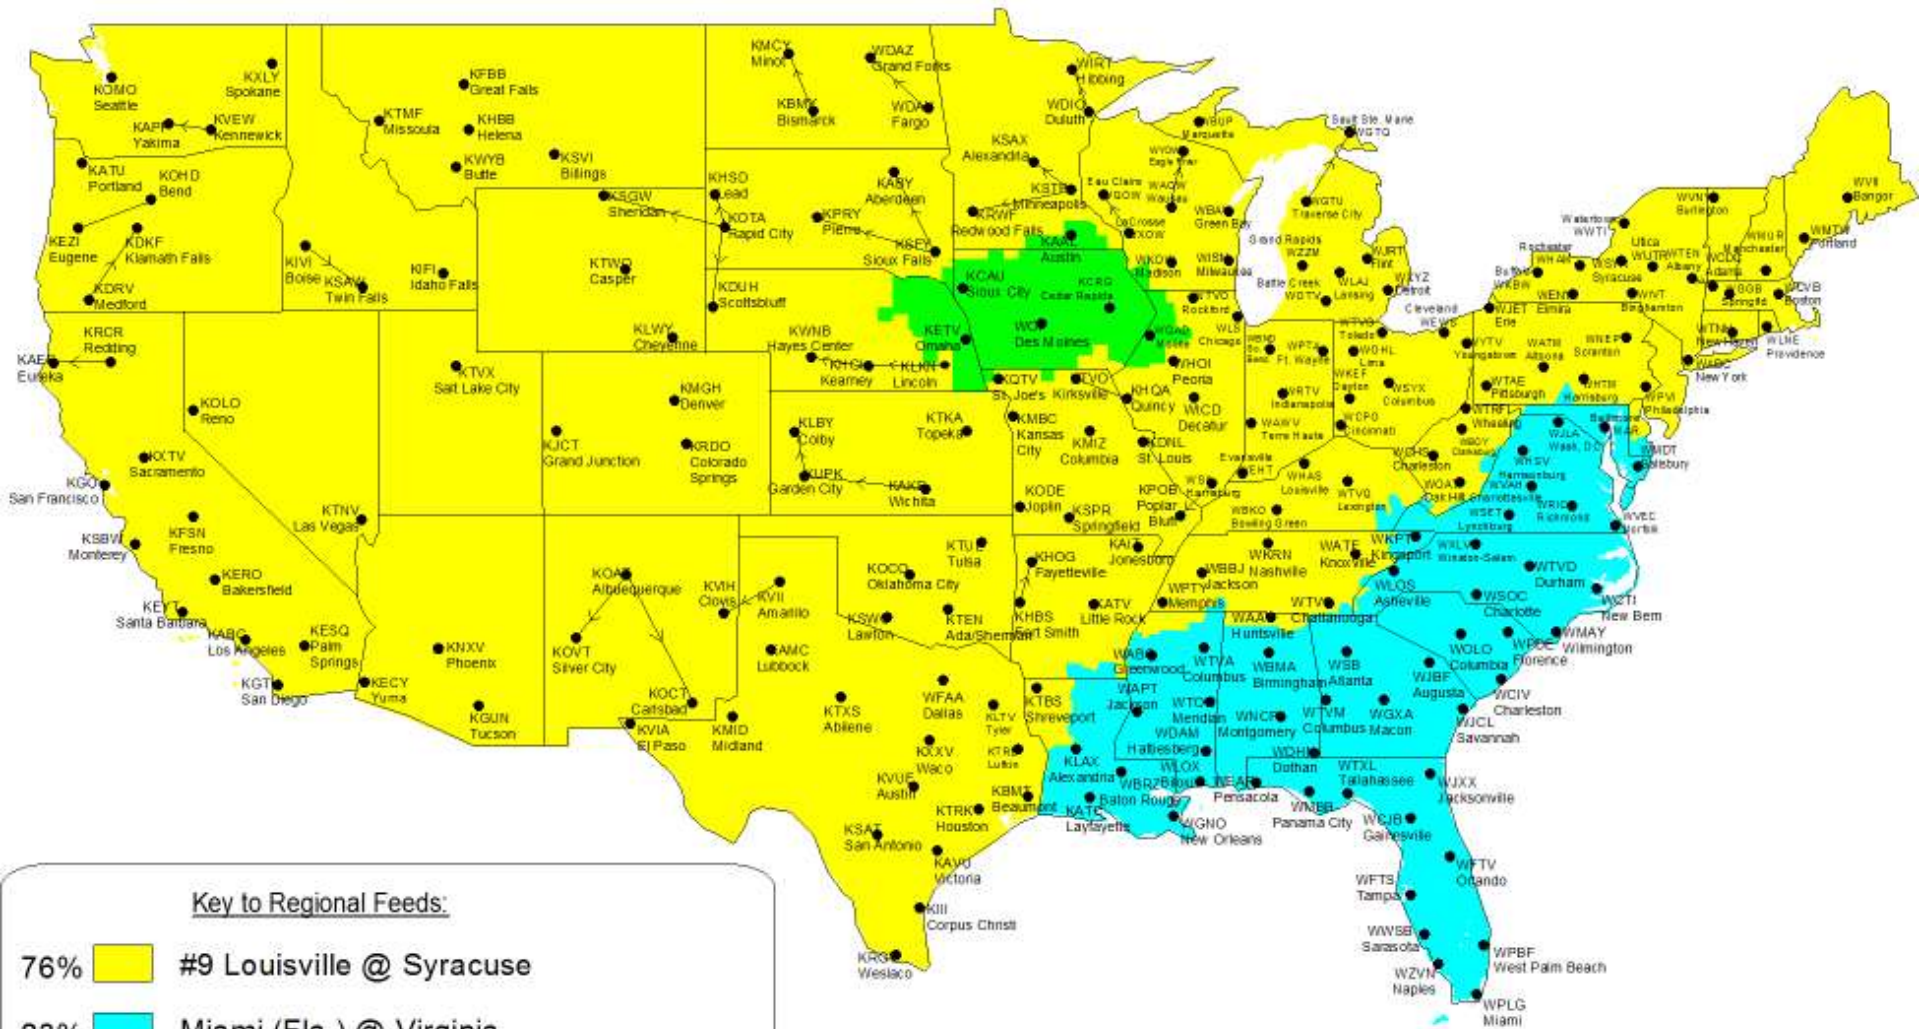

COLLEGE FOOTBALL SCHEDULE FOR SATURDAY, NOVEMBER 10, 2012

All Times Given Are Eastern Time. Sent 11/7/12 at 6:14 p.m. ET

For more scheduling information, or after hours, please use the MediaZone: www.espnmediazone.com/us/programming/
 Current schedule and maps every can be found here each week: <http://espnmediazone.com/us/espn-college-football-schedule/>

Date	Time	Network	Away	Home	Notes
10-Nov	12:00 PM	ABC	Miami	Virginia	
10-Nov	12:00 PM	ABC	Louisville	Syracuse	
10-Nov	12:00 PM	ABC	Iowa State	Texas	
10-Nov	12:00 PM	ESPN	Northwestern	Michigan	
10-Nov	12:00 PM	ESPN2	Wisconsin	Indiana	
10-Nov	12:00 PM	ESPNU	Army	Rutgers	
10-Nov	12:00 PM	Longhorn Network*	Iowa State	Texas	*On ABC in state of Iowa only
10-Nov	1:00 PM	ESPN3	UNI	South Dakota	ESPN3 Exclusive
10-Nov	1:30 PM	ESPN3	Gardner-Webb	Charleston Southern	ESPN3 Exclusive
10-Nov	3:30 PM	ABC/ESPN2	Penn State	Nebraska	
10-Nov	3:30 PM	ABC/ESPN2	West Virginia	Oklahoma State	
10-Nov	3:30 PM	ESPNU	Maryland	Clemson	
10-Nov	3:30 PM	ESPN3	Navy	Troy	ESPN3 Exclusive
10-Nov	7:00 PM	ESPN2	Georgia	Auburn	
10-Nov	7:00 PM	ESPNU	Vanderbilt	Mississippi	
10-Nov	7:00 PM	Longhorn Network	Louisiana Tech	Texas State	
10-Nov	8:00 PM	ABC	Notre Dame	Boston College	
10-Nov	10:15 PM	ESPNU	Idaho	BYU	
10-Nov	10:30 PM	ESPN	Oregon	California	
10-Nov	10:30 PM	ESPN2	UCLA	Washington State	

Key to Regional Feeds:

- 76% #9 Louisville @ Syracuse
- 23% Miami (Fla.) @ Virginia
- 1% Iowa St @ #17 Texas*

Alaska and Hawaii will receive:
#9 Louisville @ Syracuse

* Iowa St @ Texas available in the state of Iowa only.
 ESPN3 will carry the reverse mirror of #9 Louisville @ Syracuse and Miami (Fla) @ Virginia.

ABC

ESPN2

**DirecTV Ch. #209SD/HD
 DishNet Ch. #144SD/9425HD
 ESPN3**

Note: Alaska & Hawaii will receive West Virginia @ Oklahoma State on ESPN2