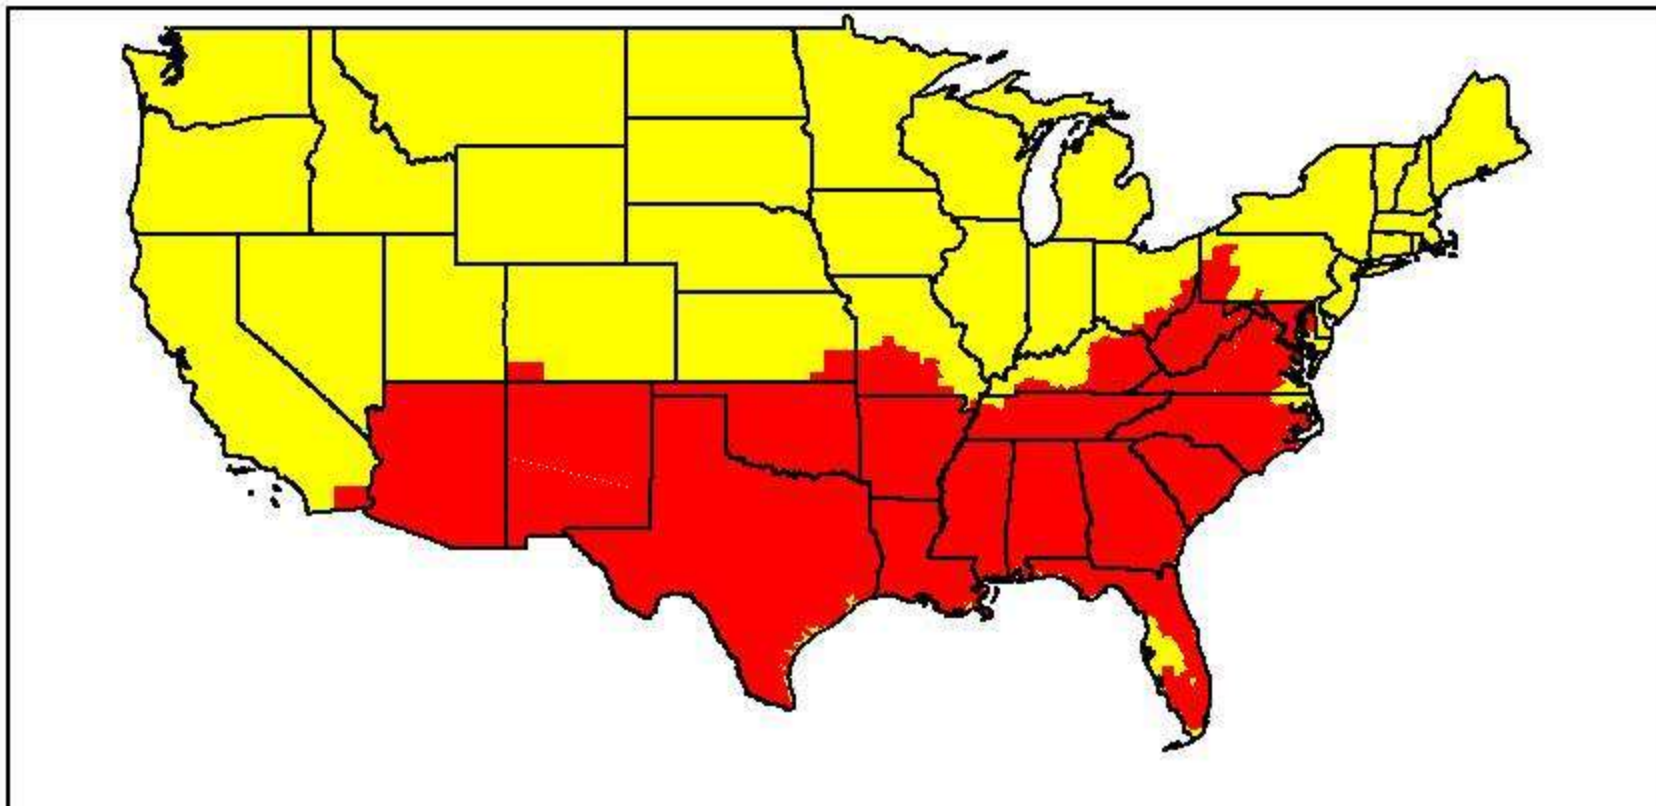

**ABC/ESPN College Football: Saturday, November 10, 2012 3:30 PM ET
Penn State @ #16 Nebraska**

ABC

ESPN2
DirecTV Ch. #211SD/211-1HD
DishNet Ch. #146 (SD only)
ESPN GamePlan
WatchESPN

Note: Alaska & Hawaii will receive Penn State @ Nebraska on ABC