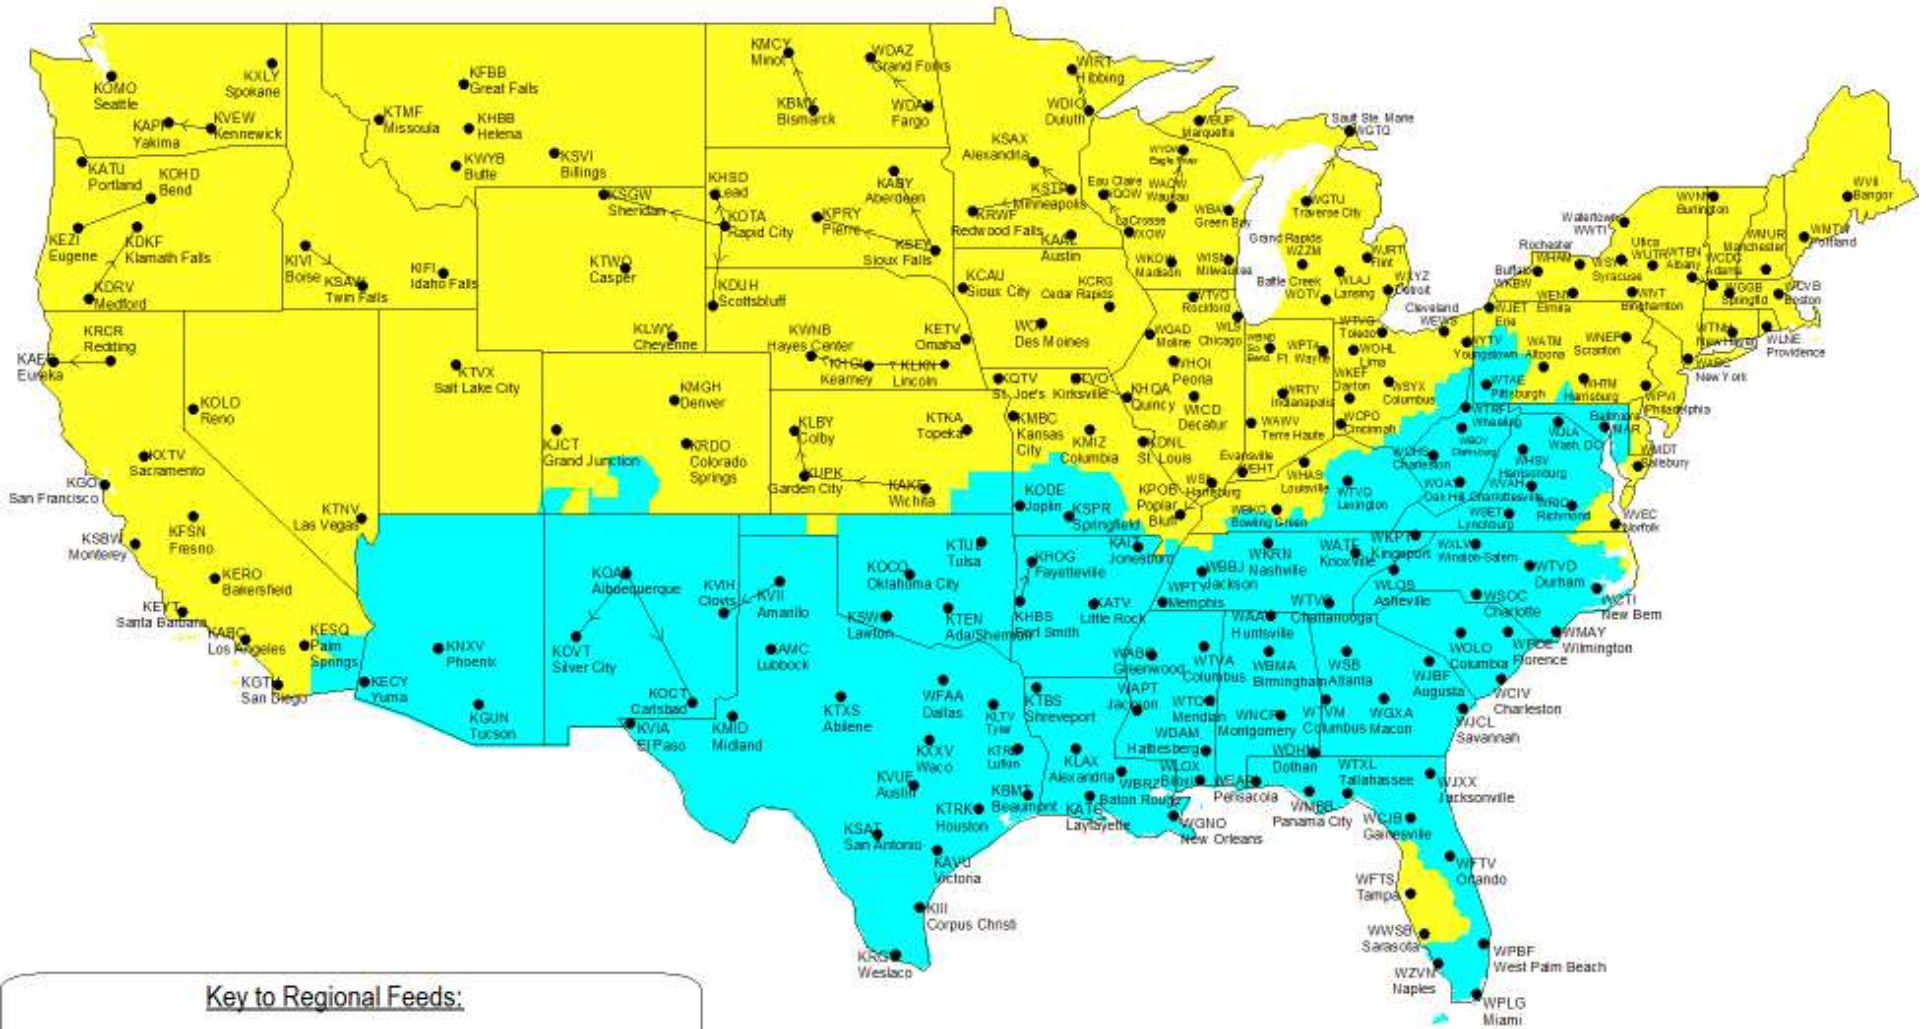

ESPN on ABC - College Football Presented By Kay Jewelers
Penn State @ #16 Nebraska | West Virginia @ Oklahoma State
Saturday, November 10, 2012 - 3:30 - 7 PM ET / 12:30 - 4 PM PT

Key to Regional Feeds:

- 61% Penn State @ #16 Nebraska
- 39% West Virginia @ Oklahoma State

Alaska and Hawaii will receive:
Penn State @ #16 Nebraska

ESPN2 will carry the reverse mirror of both games.