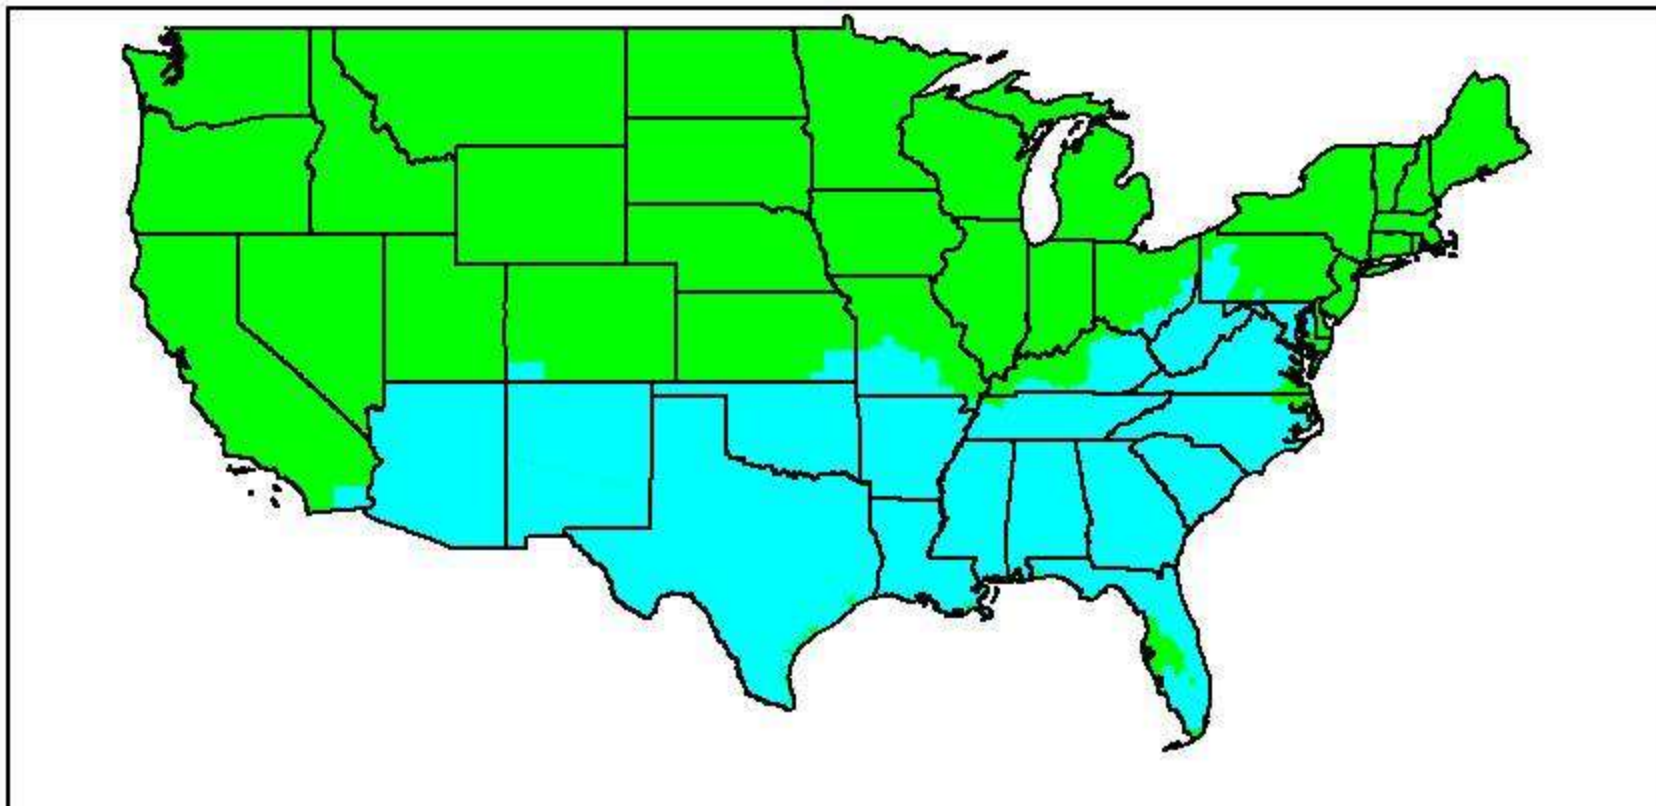

**ABC/ESPN College Football: Saturday, November 10, 2012 3:30 PM ET
West Virginia @ Oklahoma State**

ABC

ESPN2

**DirecTV Ch. #209SD/HD
 DishNet Ch. #144SD/9425HD
 ESPN3**

Note: Alaska & Hawaii will receive West Virginia @ Oklahoma State on ESPN2