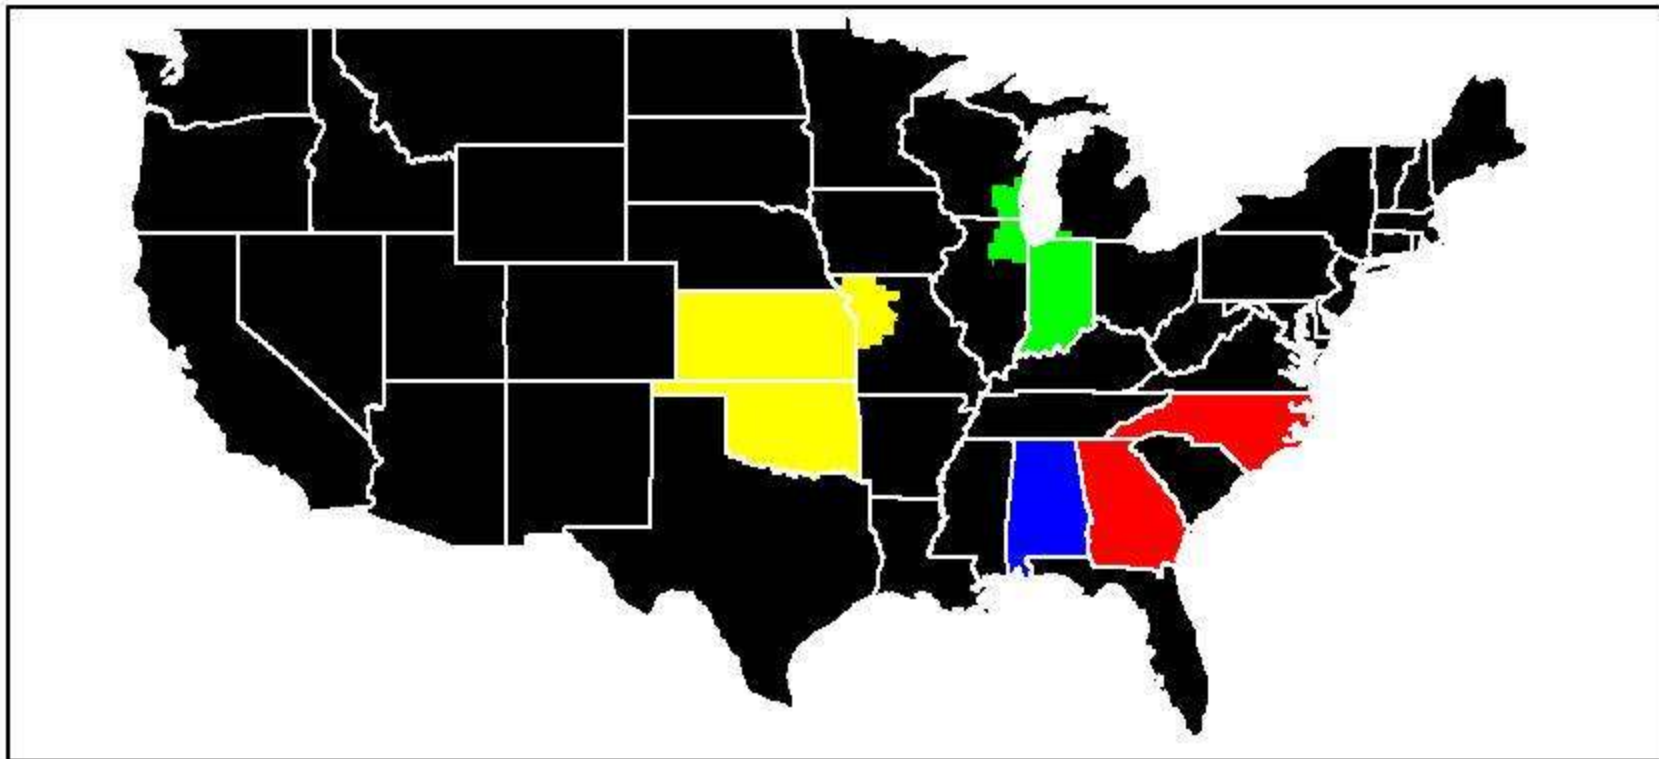

ESPN2 Play 4Kay: Sunday, February 17, 2013 2:30PM ET

	Georgia Tech/NC State (2:35ET tip)		Oklahoma/Kansas (2:40ET tip)		
	Alabama/Auburn (2:45ET tip)		Notre Dame/Marquette (2:50ET tip)		Whip-around coverage

Note: Alaska and Hawaii will also receive whip-around coverage on ESPN2