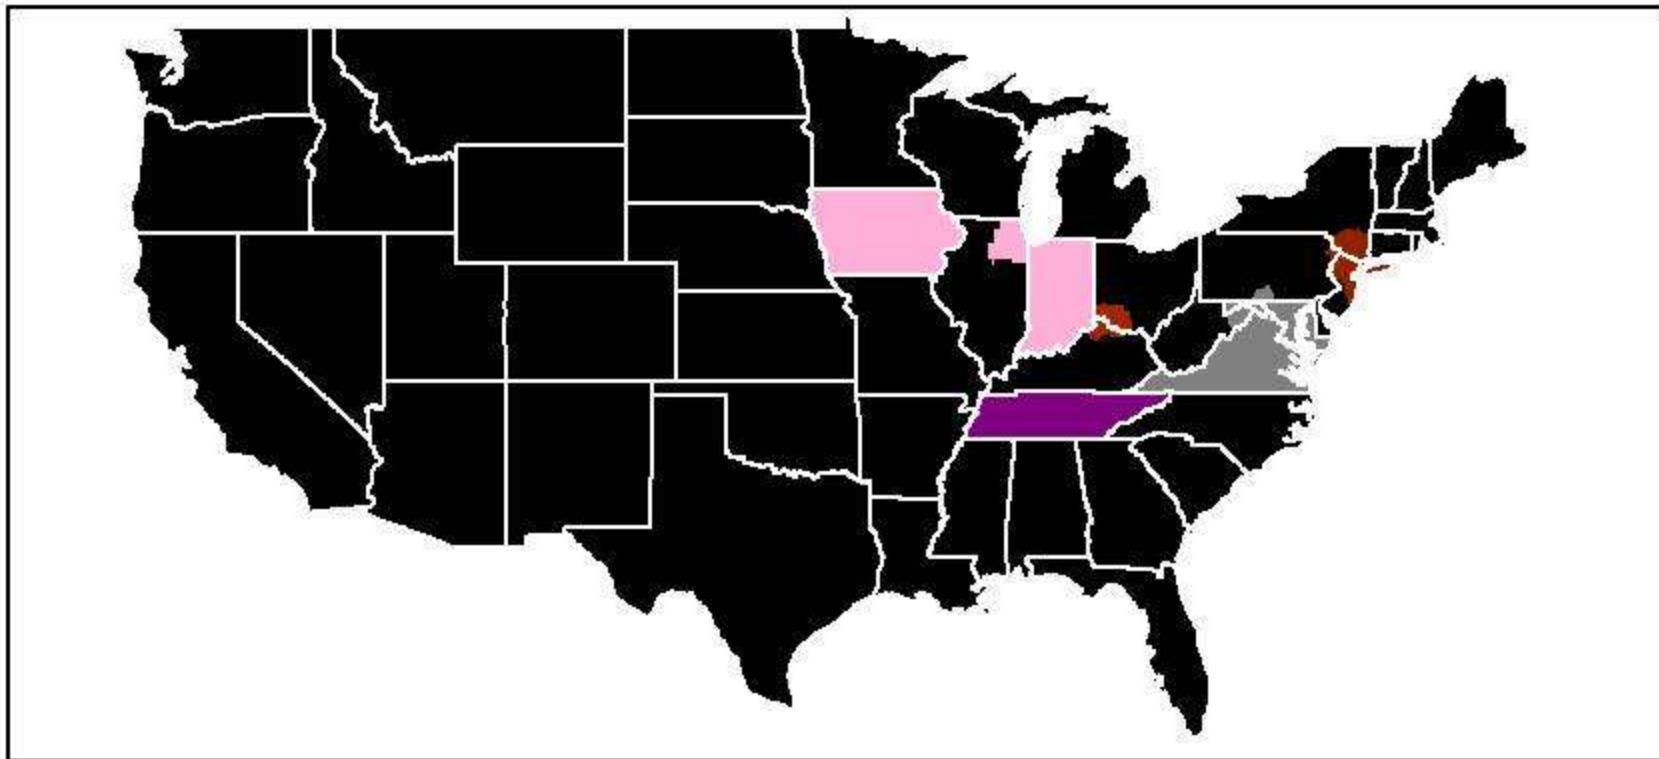

Time (ET)	Tip Times	Network	Away	Home	Arena	City/State
2:30 PM	2:35 PM	ESPN2	Georgia Tech	NC State	Reynolds Coliseum	Raleigh, NC
2:30 PM	2:50 PM	ESPN2	Notre Dame	Marquette	Al McGuire Center	Milwaukee, WI
2:30 PM	2:40 PM	ESPN2	Oklahoma	Kansas	Allen Fieldhouse	Lawrence, KS
2:30 PM	2:45 PM	ESPN2	Alabama	Auburn	Beard-Eaves Memorial Coliseum	Auburn, AL
5:00 PM	5:00 PM	ESPN2	Maryland	Virginia	John Paul Jones Arena	Charlottesville, VA
5:00 PM	5:05 PM	ESPN2	Cincinnati	St. John's	Carnesecca Arena	Queens, NY
5:00 PM	5:10 PM	ESPN2	Iowa	Purdue	Mackey Arena	West Lafayette, IN
5:00 PM	5:15 PM	ESPN2	Vanderbilt	Tennessee	Thompson-Boling Arena	Knoxville, TN

-more-

ESPN2 Play 4Kay: Sunday, February 17, 2013 2:30PM ET

- | | | | | | |
|---|------------------------------------|---|-----------------------------------|---|----------------------|
|  | Georgia Tech/NC State (2:35ET tip) |  | Oklahoma/Kansas (2:40ET tip) | | |
|  | Alabama/Auburn (2:45ET tip) |  | Notre Dame/Marquette (2:50ET tip) |  | Whip-around coverage |

Note: Alaska and Hawaii will also receive whip-around coverage on ESPN2

ESPN2 Play 4Kay: Sunday, February 17, 2013 5:00PM ET

	Maryland/Virginia (5:00ET tip)		Cincinnati/St. John's (5:05ET tip)		Whip-around coverage
	Iowa/Purdue (5:10ET tip)		Vanderbilt/Tennessee (5:15ET tip)		

Note: Alaska and Hawaii will also receive whip-around coverage on ESPN2