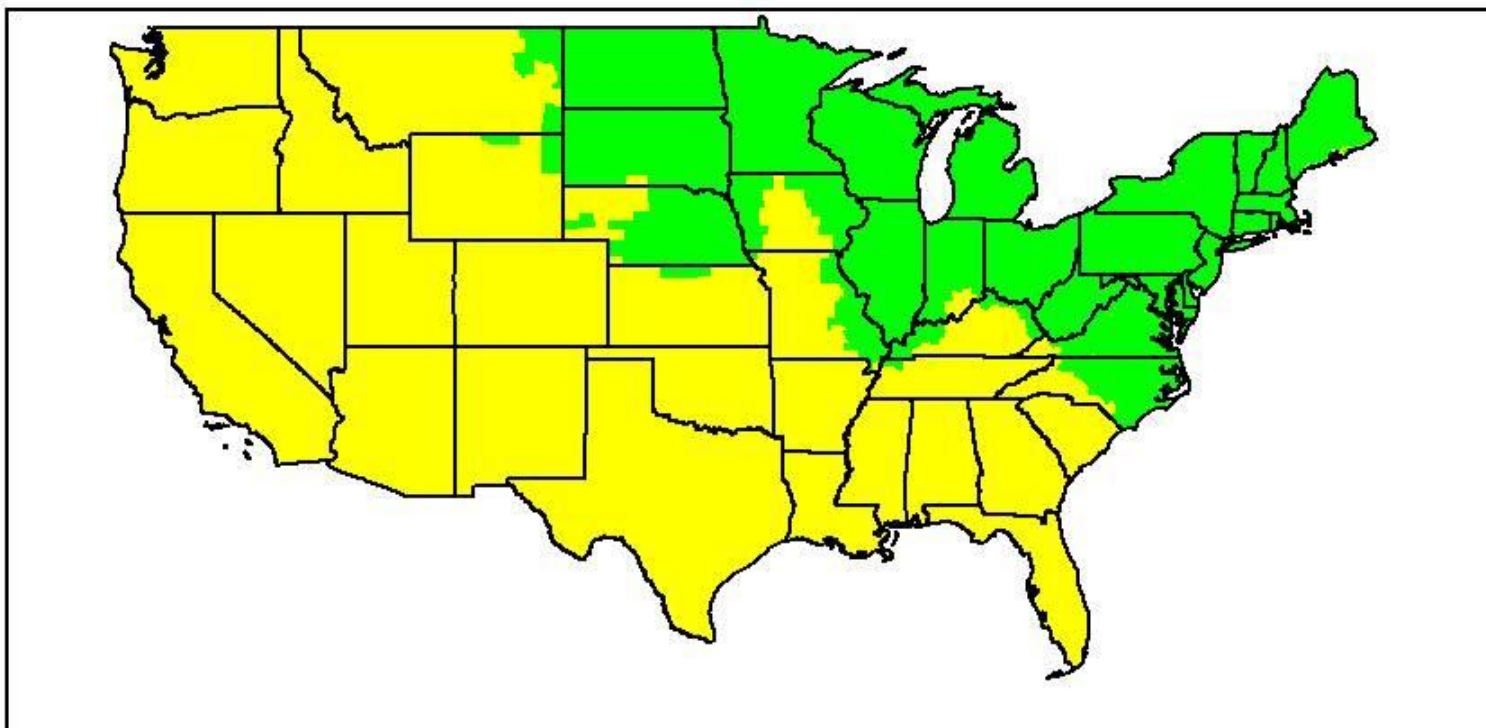

**ABC/ESPN College Football: Saturday, August 31, 2013 3:30 PM ET
Mississippi State @ Oklahoma State**

ABC

ESPN2

**DirecTV Ch. #209-1 SD/HD
DishNet Ch. #146 (SD only)
WatchESPN**

Note: Alaska & Hawaii will receive Mississippi State @ Oklahoma State on ABC