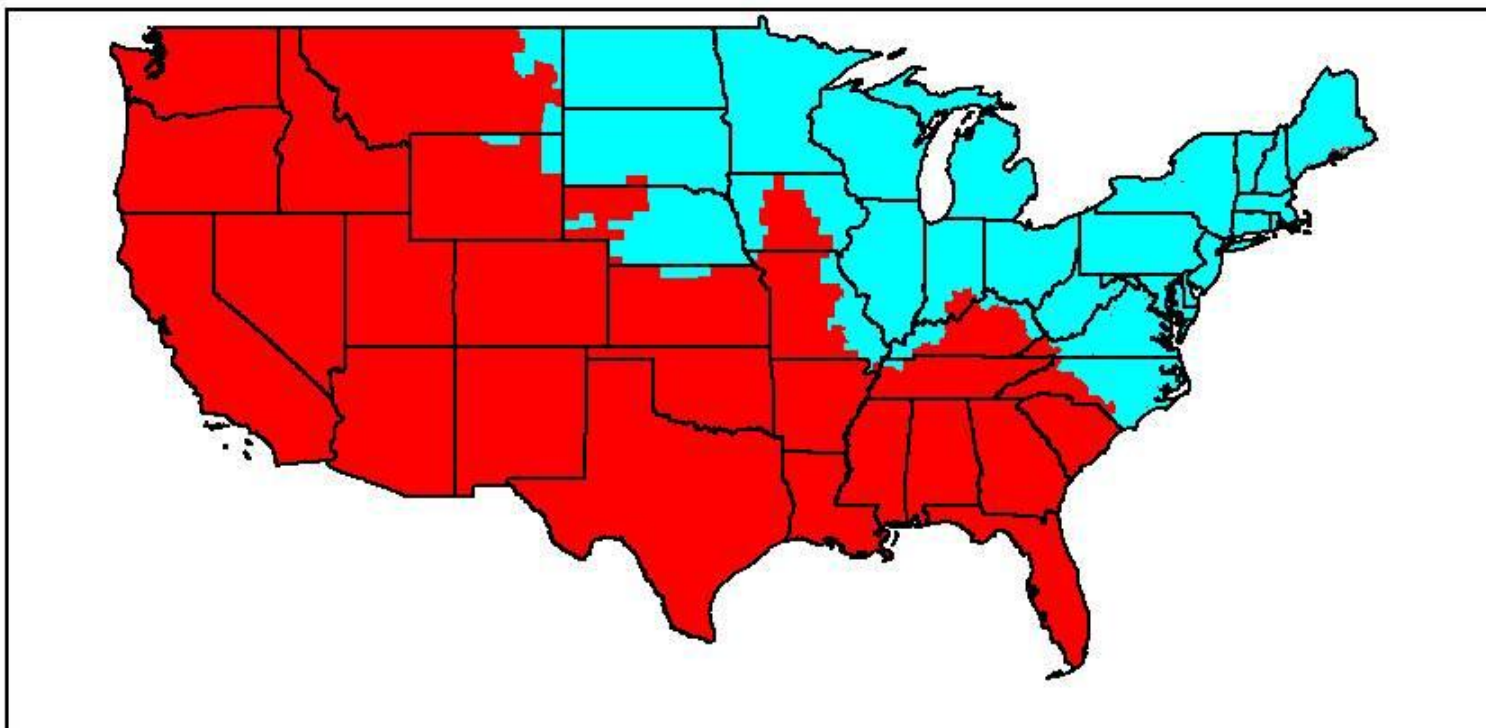

**ABC/ESPN College Football: Saturday, August 31, 2013 3:30 PM ET
Syracuse @ Penn State**

ABC

ESPN2

**DirecTV Ch. #209 SD/HD
DishNet Ch. #144 SD/HD
ESPN3**

Note: Alaska & Hawaii will receive Syracuse @ Penn State on ESPN2