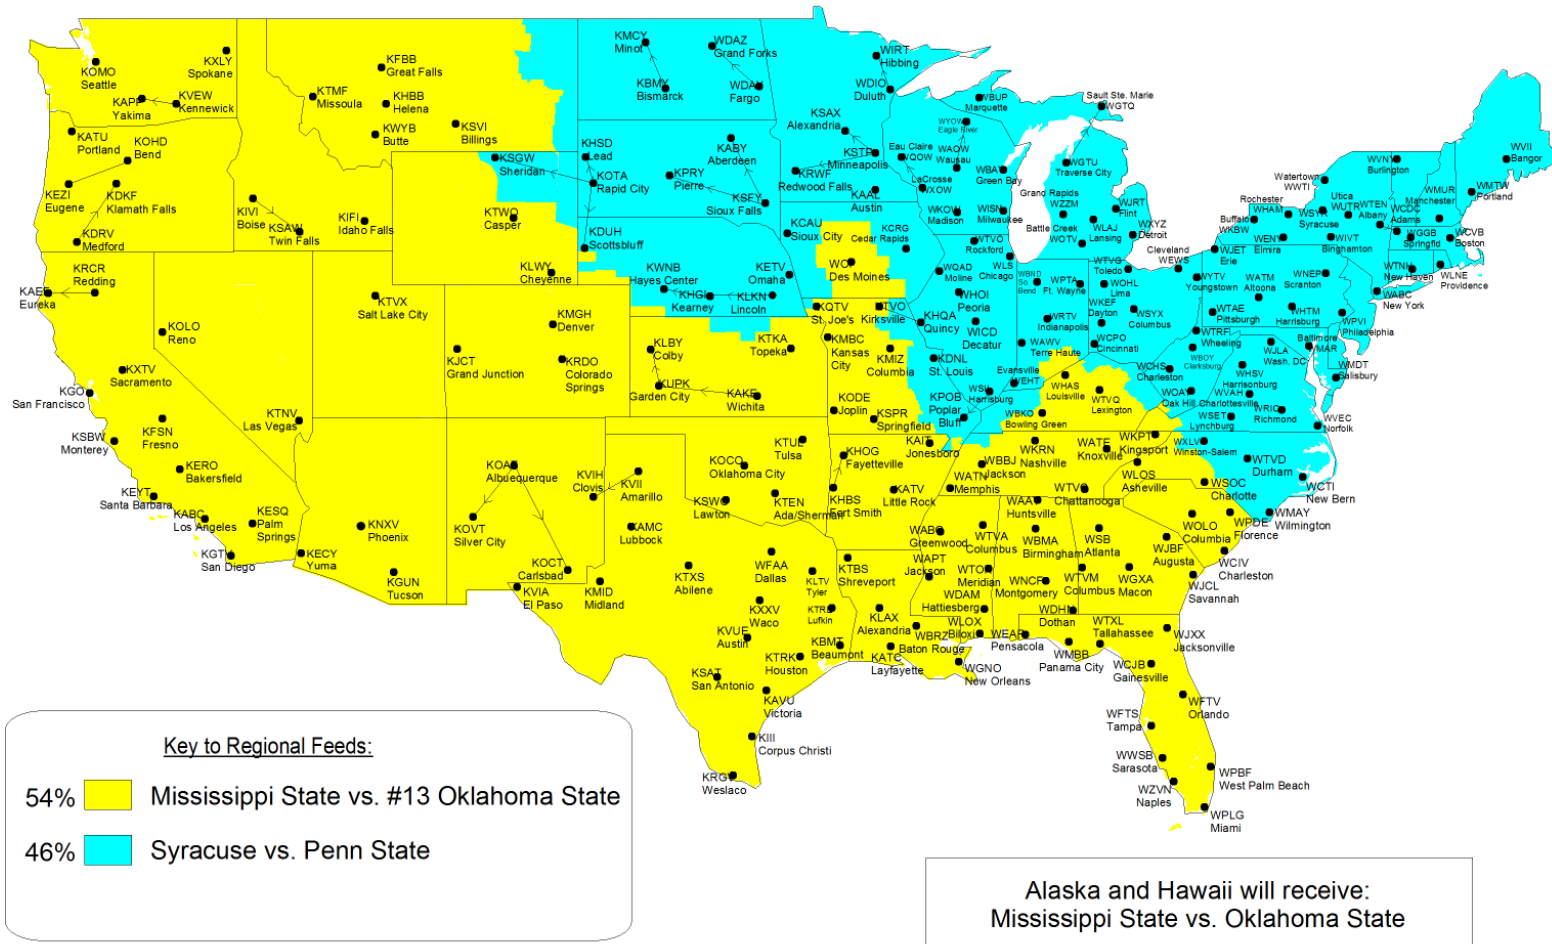

**ESPN on ABC - College Football Presented By Buffalo Wild Wings
Mississippi State vs. Oklahoma State | Syracuse vs. Penn State
Saturday, August, 31, 2013 - 3:30 - 7 PM ET / 12:30 - 4 PM PT**

ESPN2 will carry the reverse mirror