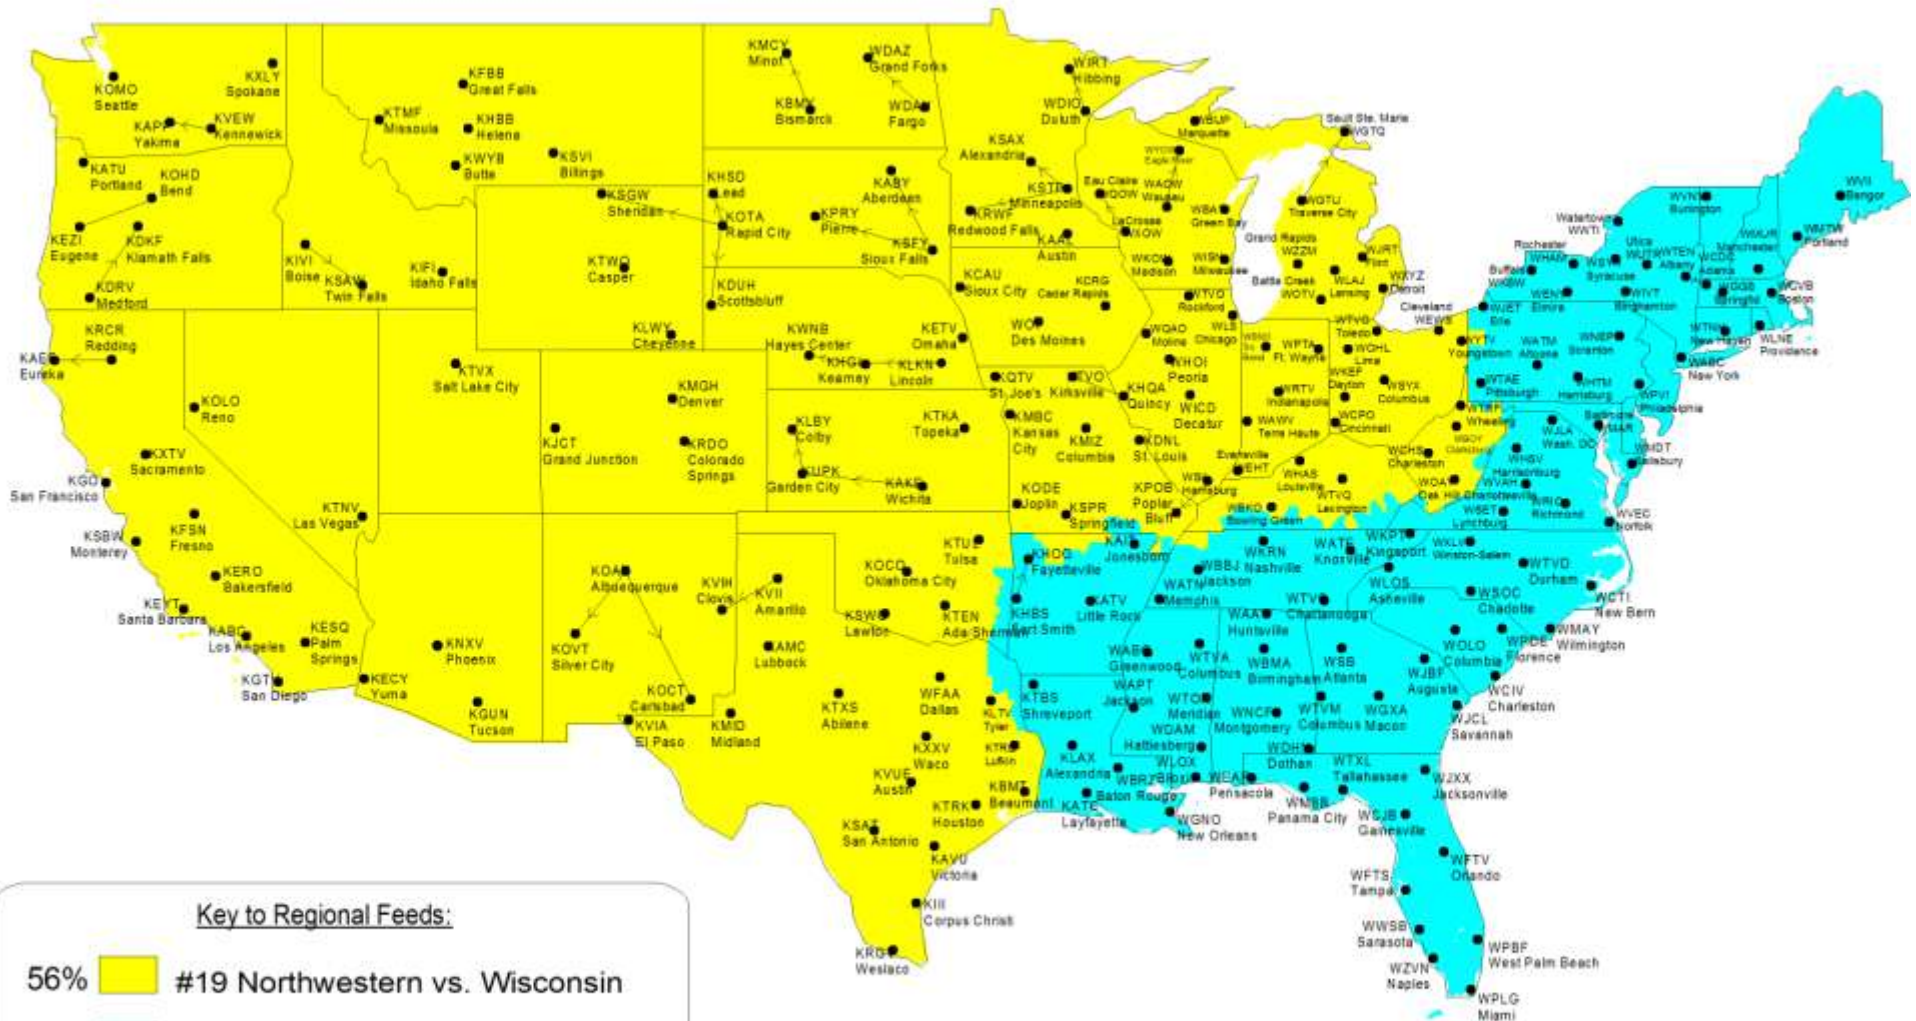

ESPN on ABC - College Football Presented by Buffalo Wild Wings
#19 Northwestern vs. Wisconsin | Boston College vs. #3 Clemson
Saturday, October 12, 2013 - 3:30 PM ET / 12:30 PM PT

Alaska and Hawaii will receive: #19 Northwestern @ Wisconsin

ESPN2 will carry the reverse mirror