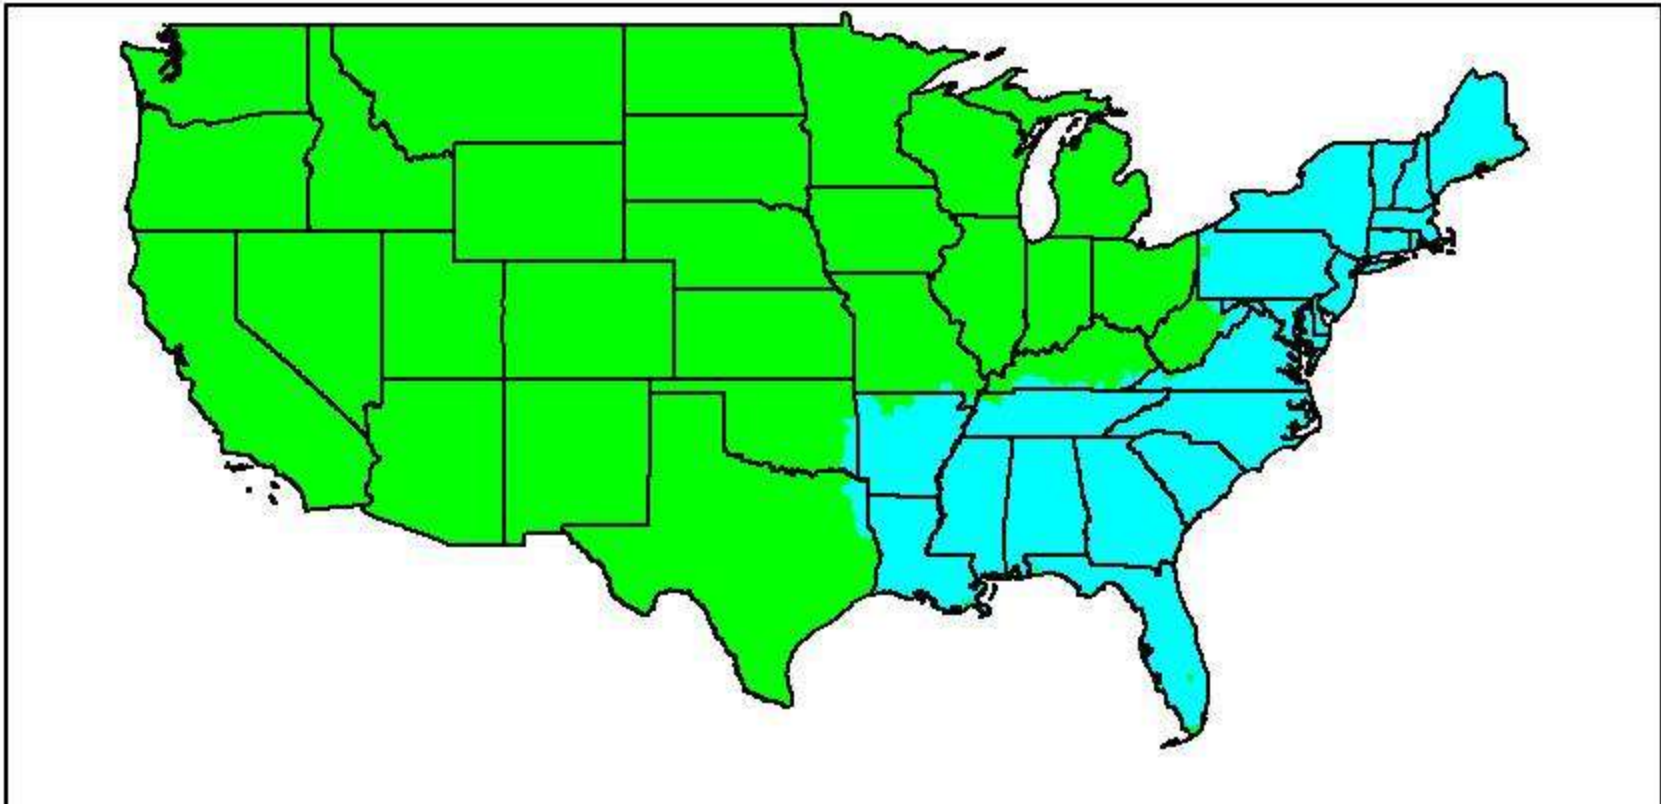

**ABC/ESPN College Football: Saturday, October 12, 2013 3:30 PM ET
Boston College @ #3 Clemson**

ABC

ESPN2
DirecTV Ch. #209 SD/HD
DishNet Ch. #144 SD/HD
ESPN3

Note: Alaska & Hawaii will receive Boston College @ Clemson on ESPN2