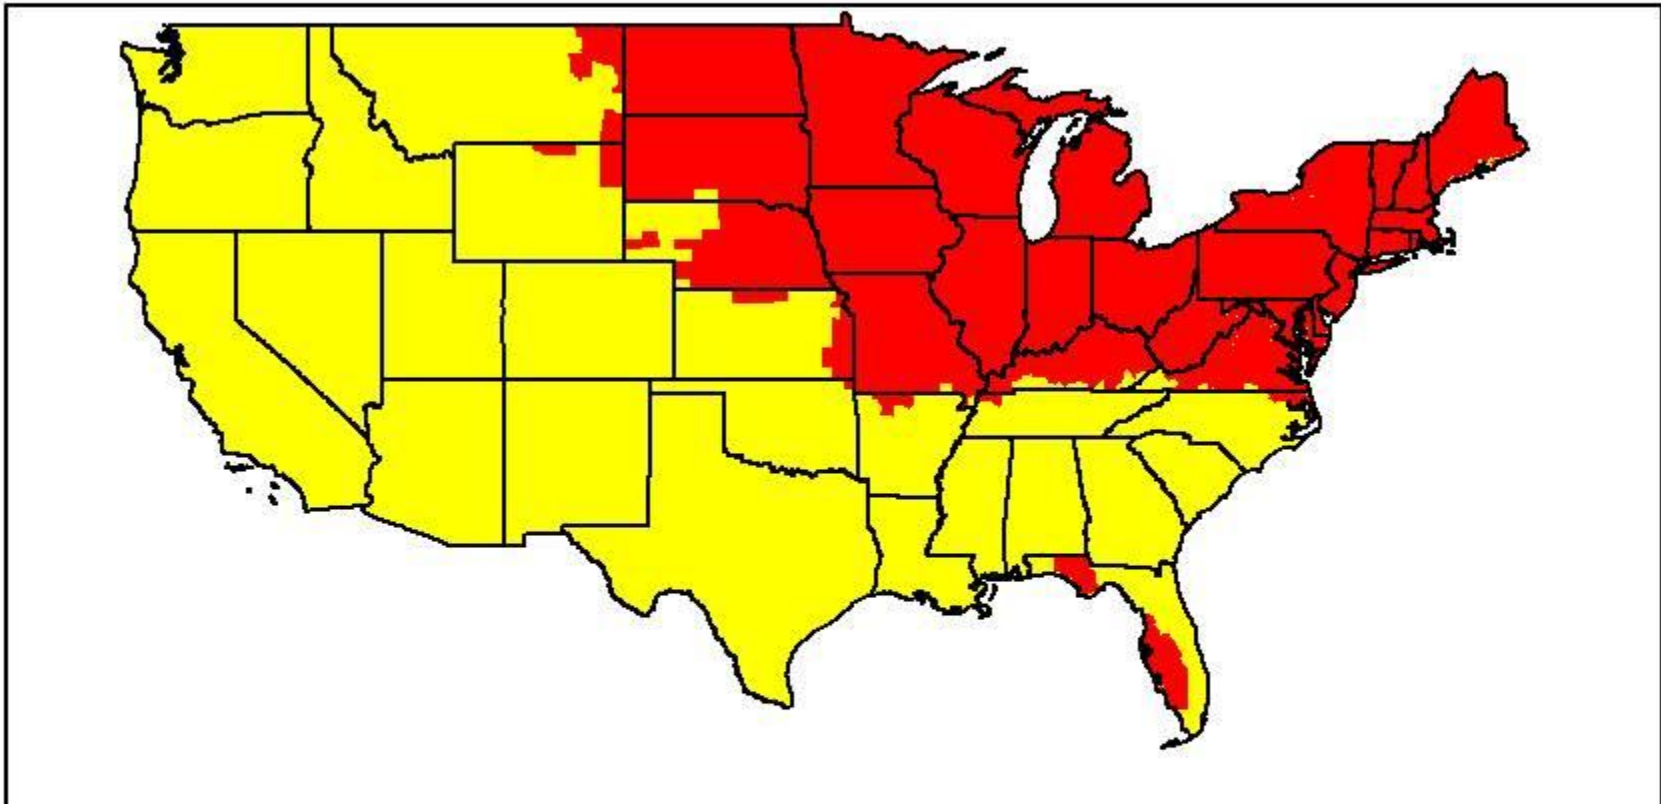

ESPN2 will carry the reverse mirror

**ABC/ESPN College Football: Saturday, October 19, 2013 3:30 PM ET
Iowa @ #4 Ohio State**

 **ABC**

 **ESPN2**
DirecTV Ch. #209 SD/HD
DishNet Ch. #144 SD/HD
WatchESPN

Note: Alaska & Hawaii will receive Iowa @ Ohio State on ESPN2

**ABC/ESPN College Football: Saturday, October 19, 2013 3:30 PM ET
#9 UCLA @ #13 Stanford**

 **ABC**

 **ESPN2**
DirecTV Ch. #209-1 SD/HD
DishNet Ch. #146 (SD only)
ESPN3

Note: Alaska & Hawaii will receive UCLA @ Stanford on ABC