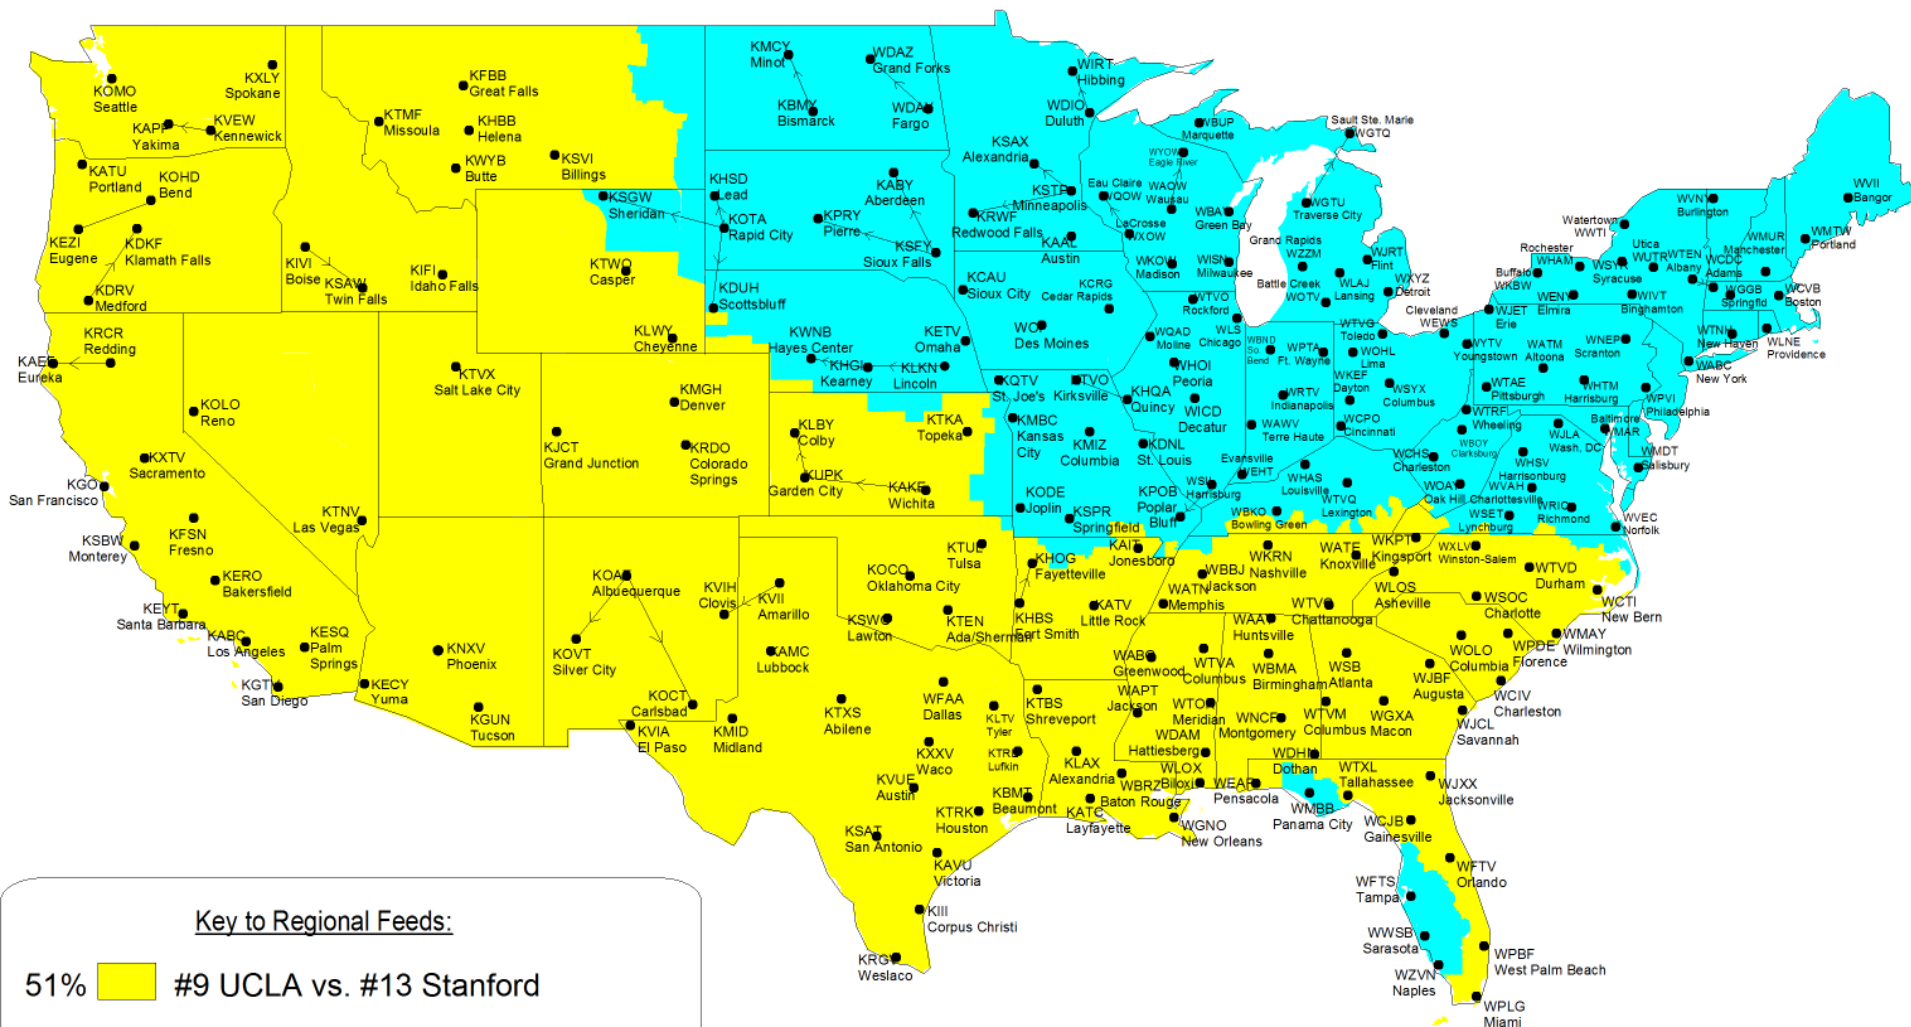

ESPN on ABC - College Football Presented By Kay Jewelers

#9 UCLA vs. #13 Stanford | Iowa vs. #4 Ohio State

Saturday, October 19, 2013 - 3:30 - 7 PM ET / 12:30 - 4 PM PT

Alaska and Hawaii will receive:
#9 UCLA vs. #13 Stanford

ESPN2 will carry the reverse mirror