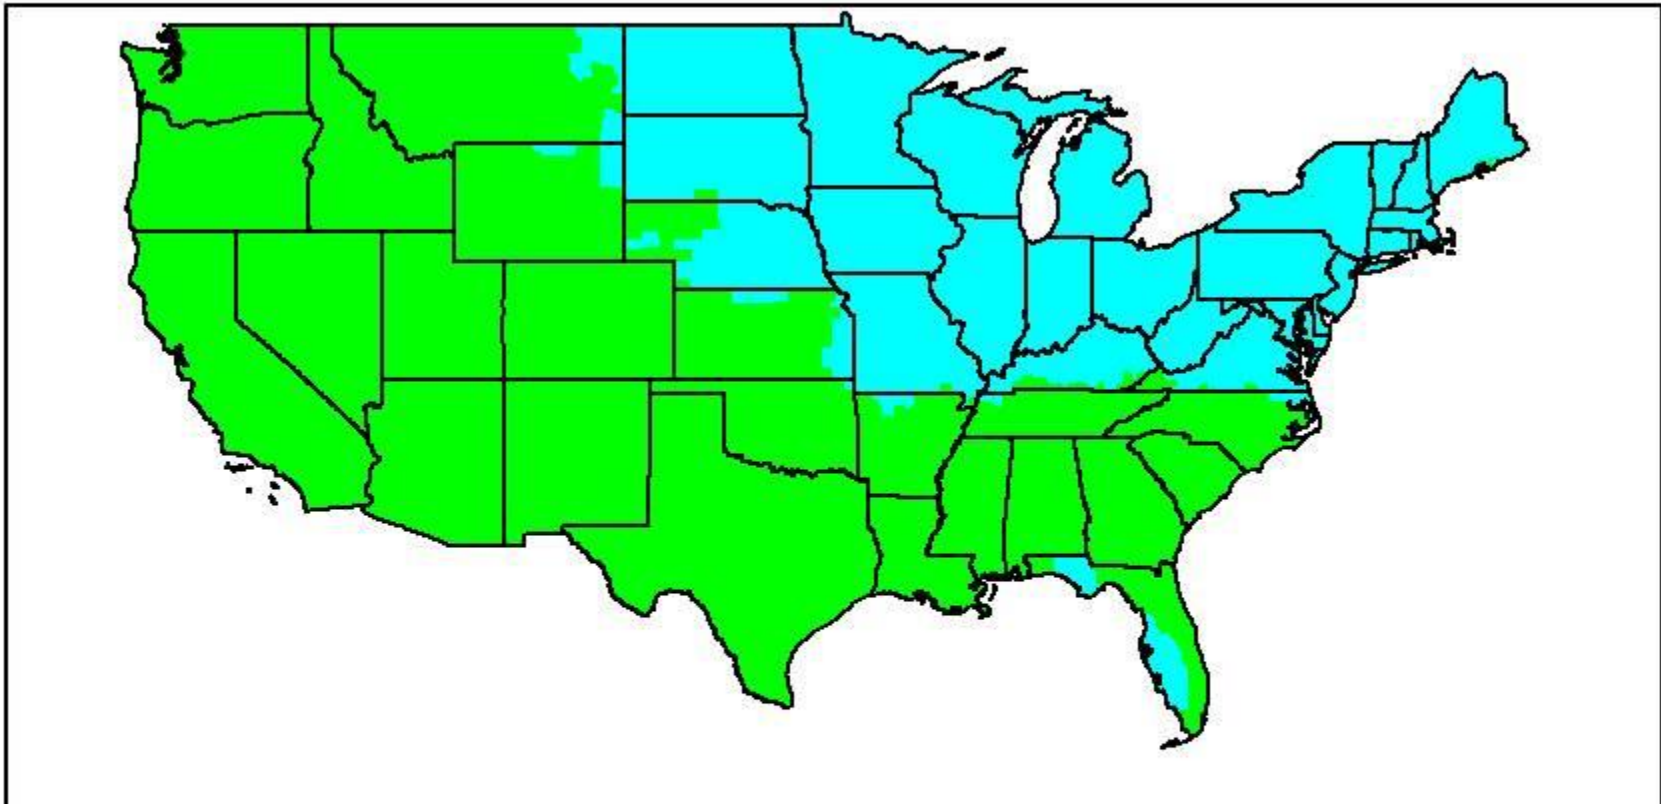

**ABC/ESPN College Football: Saturday, October 19, 2013 3:30 PM ET
Iowa @ #4 Ohio State**

ABC

ESPN2
DirecTV Ch. #209 SD/HD
DishNet Ch. #144 SD/HD
WatchESPN

Note: Alaska & Hawaii will receive Iowa @ Ohio State on ESPN2