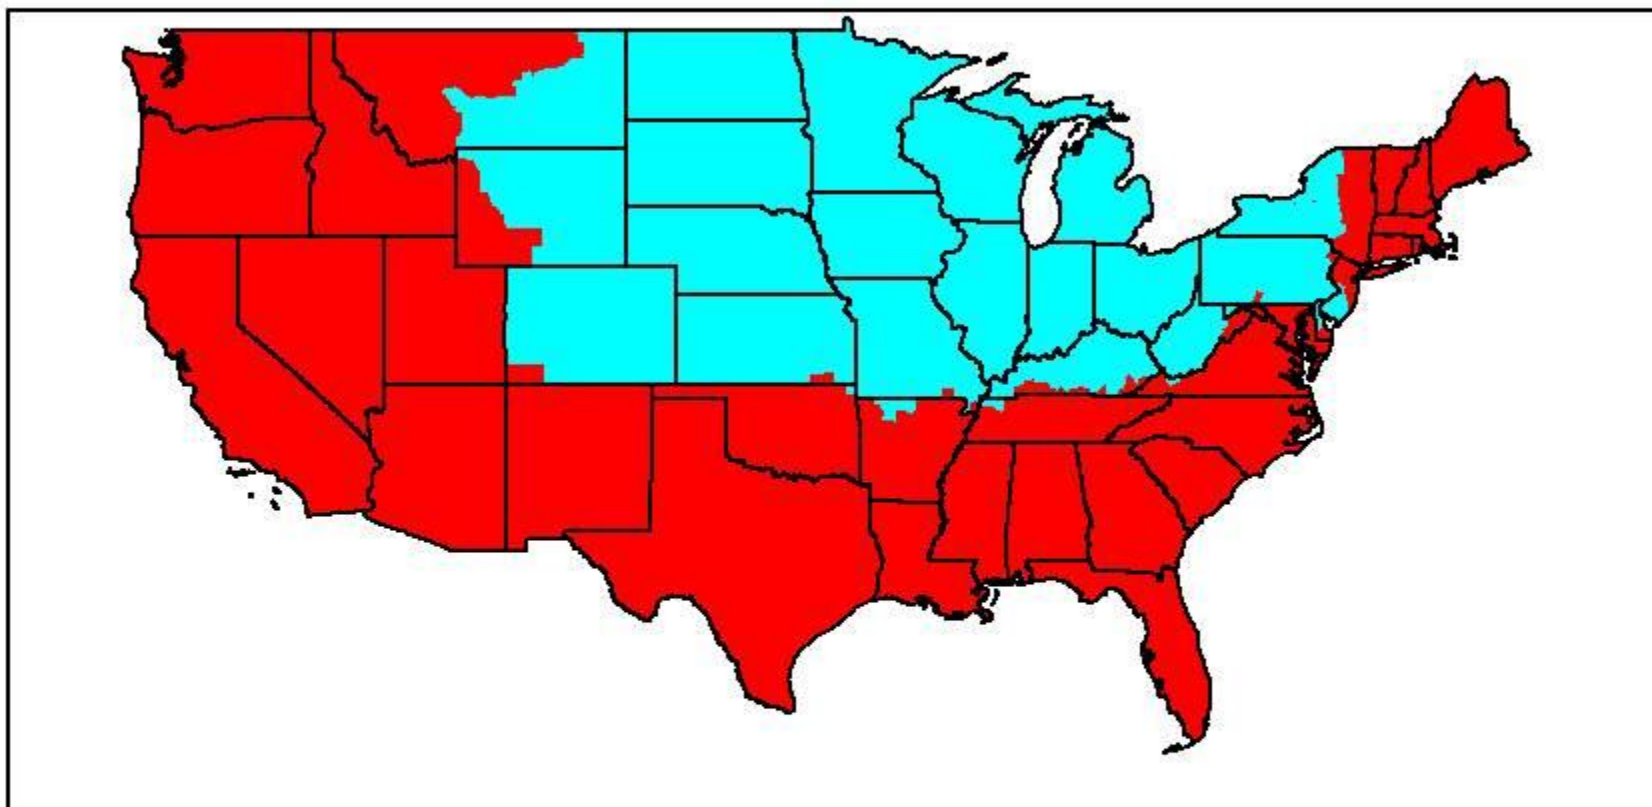

**ABC/ESPN College Football: Saturday, October 26, 2013 3:30 PM ET
Michigan State @ Illinois**

ABC

ESPN2
DirecTV Ch. #209 SD/HD
DishNet Ch. #144 SD/HD
ESPN3

Note: Alaska & Hawaii will receive Michigan State @ Illinois on ESPN2