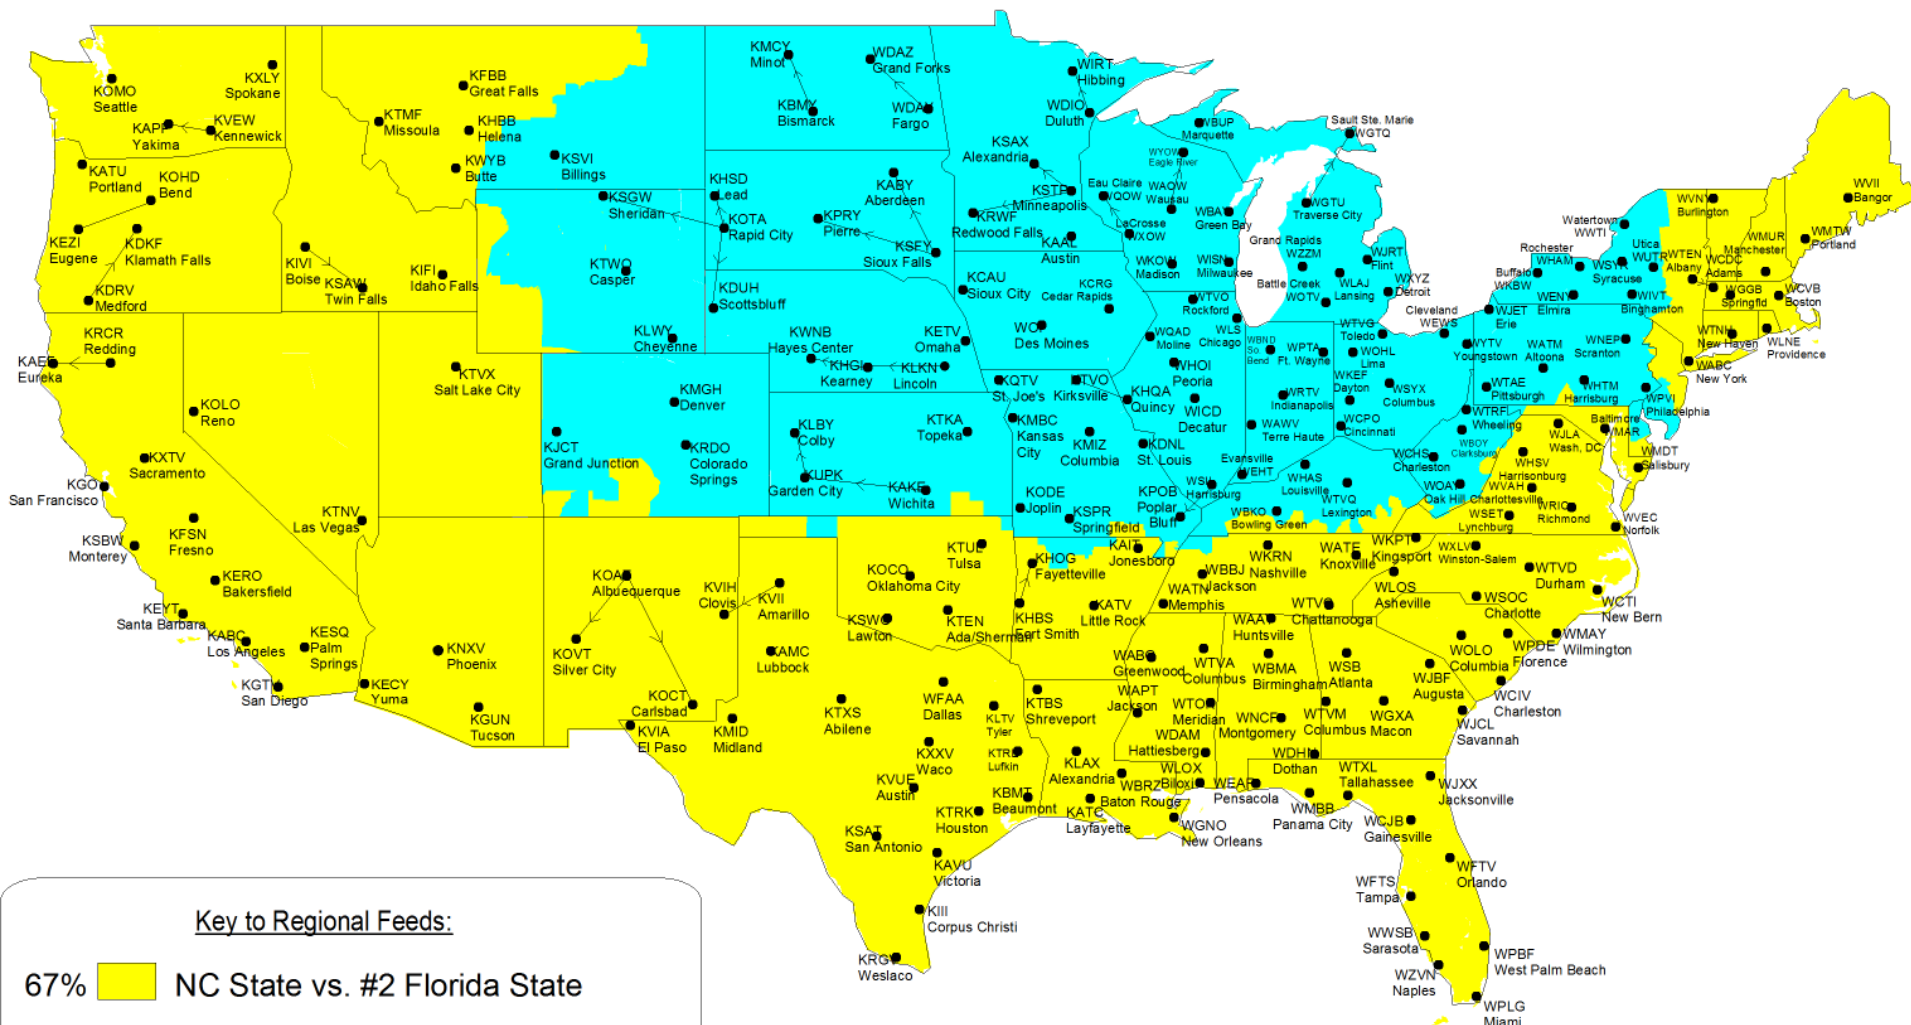

ESPN on ABC - College Football Presented By Kay Jewelers

NC State vs. #2 Florida State | Michigan State vs. Illinois

Saturday, October 26, 2013 - 3:30 - 7 PM ET / 12:30 - 4 PM PT

Key to Regional Feeds:

67% NC State vs. #2 Florida State

33% Michigan State vs. Illinois

Alaska and Hawaii will receive:
NC State vs. #2 Florida State

ESPN2 will carry the reverse mirror