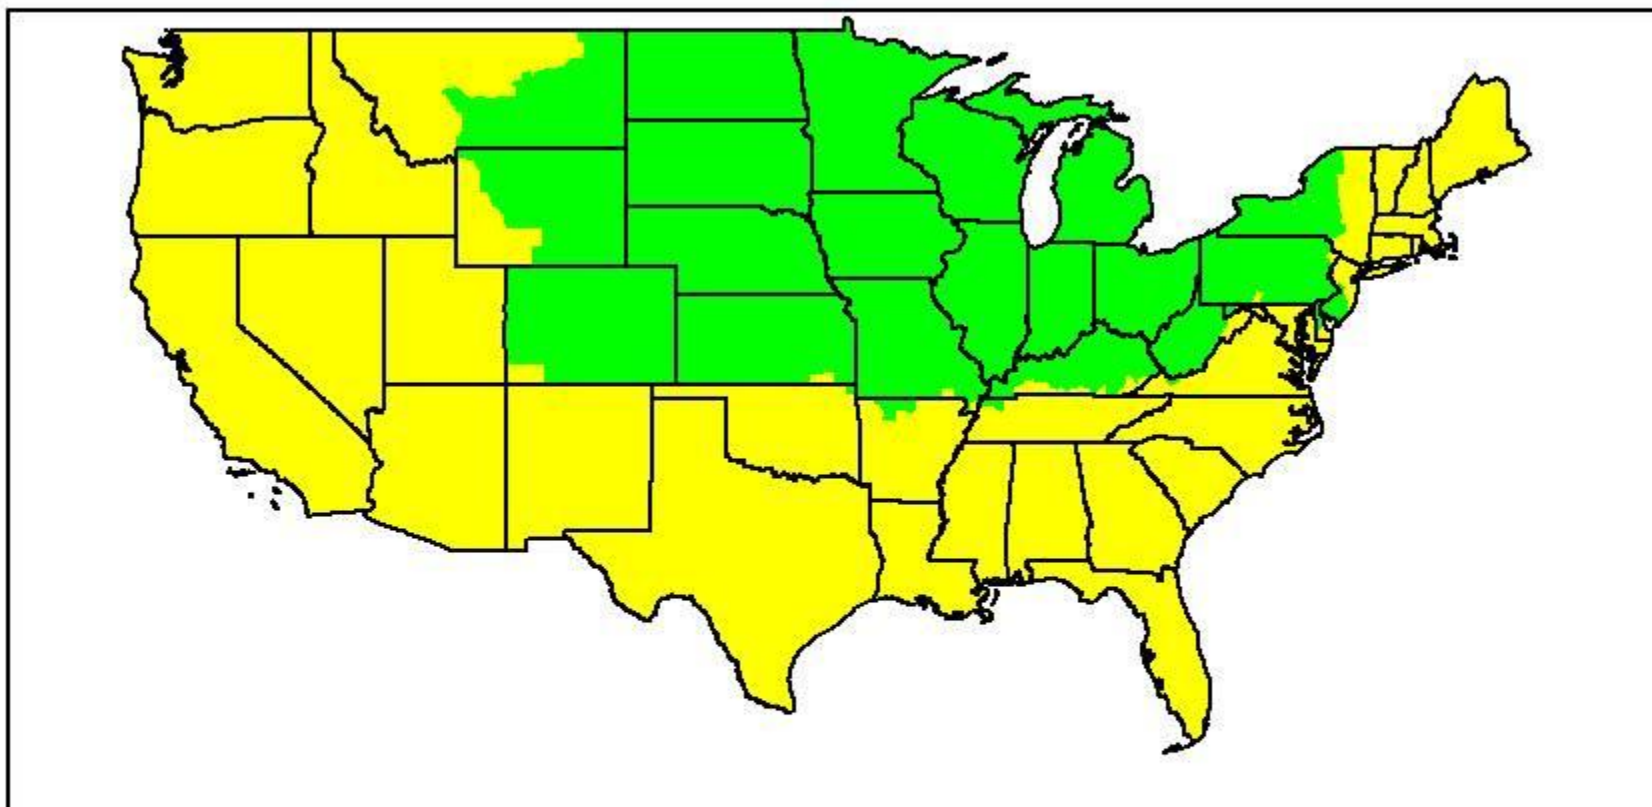

**ABC/ESPN College Football: Saturday, October 26, 2013 3:30 PM ET
NC State @ #2 Florida State**

ABC

ESPN2
DirecTV Ch. #209-1 SD/HD
DishNet Ch. #146 (SD only)
WatchESPN

Note: Alaska & Hawaii will receive NC State @ Florida State on ABC