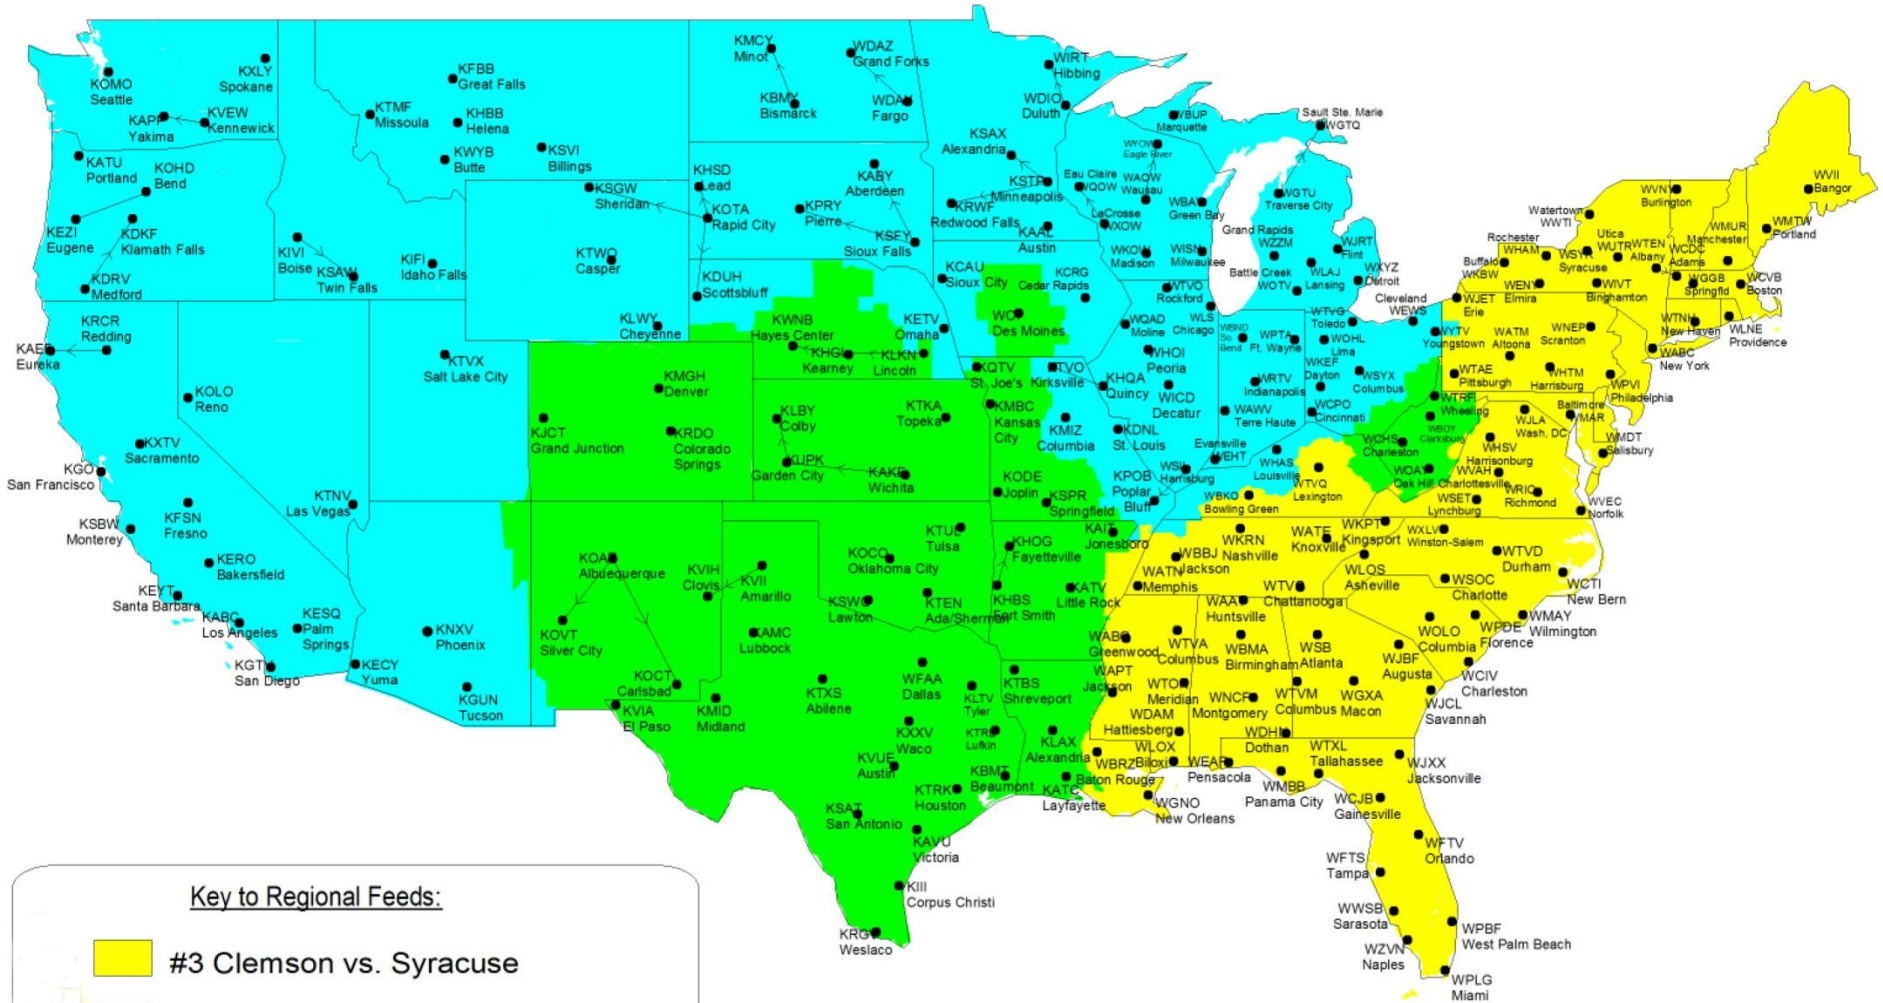

COLLEGE FOOTBALL SCHEDULE FOR OCTOBER 5

All Times Given Are Eastern Time. Sent 10/2/13.

For more scheduling information, or after hours, please use the MediaZone: www.espnmediazone.com/us/programming/
Current schedule and maps every can be found here each week: <http://espnmediazone.com/us/espn-college-football-schedule/>

Date	Time	Network	Away	Home	Notes
5-Oct	12:00 PM	ESPN	#25 Maryland	#8 Florida State	
5-Oct	12:00 PM	ESPN2	Michigan State	Iowa	
5-Oct	12:00 PM	ESPNU	Illinois	Nebraska	
5-Oct	12:00 PM	ESPNNews	Rutgers	SMU	
5-Oct	1:00 PM	ESPN3	Army	Boston College	ESPN3 Exclusive
5-Oct	1:00 PM	ESPN3	Central Michigan	Miami (OH)	ESPN3 Exclusive
5-Oct	1:00 PM	ESPN3	Saint Francis	Central Connecticut State	ESPN3 Exclusive
5-Oct	1:00 PM	ESPN3	Columbia	Princeton	ESPN3 Exclusive
5-Oct	1:30 PM	ESPN3	Elon	Furman	ESPN3 Exclusive
5-Oct	2:00 PM	ESPN3	Ohio	Akron	ESPN3 Exclusive
5-Oct	3:00 PM	ESPN3	Jacksonville State	Tennessee-Martin	ESPN3 Exclusive
5-Oct	3:00 PM	ESPN3	Southern Illinois	South Dakota State	
5-Oct	3:30 PM	ABC/ESPN2	Minnesota	#19 Michigan	ESPN2 Reverse Mirror – Maps to be sent 10/2
5-Oct	3:30 PM	ABC	Kansas State	#21 Oklahoma State	
5-Oct	3:30 PM	ABC/ESPN2	Clemson	Syracuse	ESPN2 Reverse Mirror – Maps to be sent 10/2
5-Oct	3:30 PM	ESPNU	Georgia Tech	#14 Miami (Fla.)	
5-Oct	4:30 PM	ESPN3	UCF	Memphis	ESPN3 Exclusive
5-Oct	7:00 PM	ESPN	#10 LSU	Mississippi State	
5-Oct	7:00 PM	ESPN2	Arkansas	#18 Florida	
5-Oct	7:00 PM	ESPNU	#24 Mississippi	Auburn	
5-Oct	7:00 PM	ESPN3	Cincinnati	South Florida	ESPN3 Exclusive
5-Oct	8:00 PM	ABC	#4 Ohio State	#16 Northwestern	Full National
5-Oct	10:30 PM	ESPN	#15 Washington	#5 Stanford	

Alaska and Hawaii will receive: Minnesota vs. #19 Michigan

**ABC/ESPN College Football: Saturday, October 5, 2013 3:30 PM ET
Minnesota @ #19 Michigan**

 **ABC**

 **ESPN2**
DirecTV Ch. #209 SD/HD
DishNet Ch. #144 SD/HD
WatchESPN

Note: Alaska & Hawaii will receive Kansas St. @ Oklahoma St. on ESPN GamePlan & ESPN3