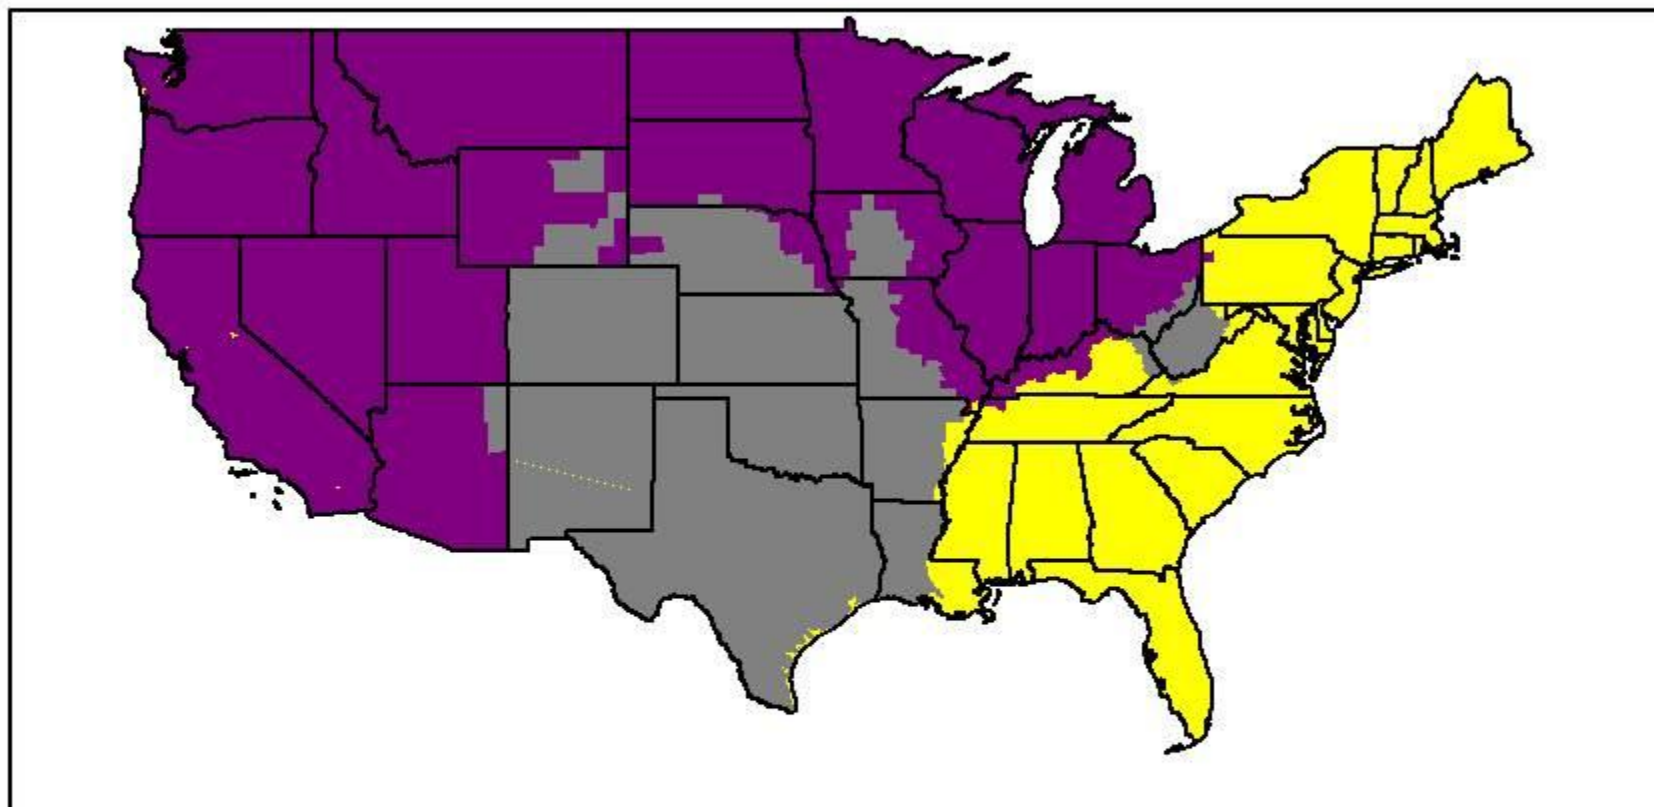

Date	Time	Network	Away	Home	Notes
5-Oct	12:00 PM	ESPN	#25 Maryland	#8 Florida State	
5-Oct	12:00 PM	ESPN2	Michigan State	Iowa	
5-Oct	12:00 PM	ESPNU	Illinois	Nebraska	
5-Oct	12:00 PM	ESPNNews	Rutgers	SMU	
5-Oct	1:00 PM	ESPN3	Army	Boston College	ESPN3 Exclusive
5-Oct	1:00 PM	ESPN3	Central Michigan	Miami (OH)	ESPN3 Exclusive
5-Oct	1:00 PM	ESPN3	Saint Francis	Central Connecticut State	ESPN3 Exclusive
5-Oct	1:00 PM	ESPN3	Columbia	Princeton	ESPN3 Exclusive
5-Oct	1:30 PM	ESPN3	Elon	Furman	ESPN3 Exclusive
5-Oct	2:00 PM	ESPN3	Ohio	Akron	ESPN3 Exclusive
5-Oct	3:00 PM	ESPN3	Jacksonville State	Tennessee-Martin	ESPN3 Exclusive
5-Oct	3:00 PM	ESPN3	Southern Illinois	South Dakota State	
5-Oct	3:30 PM	ABC/ESPN2	Minnesota	#19 Michigan	ESPN2 Reverse Mirror – Maps to be sent 10/2
5-Oct	3:30 PM	ABC	Kansas State	#21 Oklahoma State	
5-Oct	3:30 PM	ABC/ESPN2	Clemson	Syracuse	ESPN2 Reverse Mirror – Maps to be sent 10/2
5-Oct	3:30 PM	ESPNU	Georgia Tech	#14 Miami (Fla.)	
5-Oct	4:30 PM	ESPN3	UCF	Memphis	ESPN3 Exclusive
5-Oct	7:00 PM	ESPN	#10 LSU	Mississippi State	
5-Oct	7:00 PM	ESPN2	Arkansas	#18 Florida	
5-Oct	7:00 PM	ESPNU	#24 Mississippi	Auburn	
5-Oct	7:00 PM	ESPN3	Cincinnati	South Florida	ESPN3 Exclusive
5-Oct	8:00 PM	ABC	#4 Ohio State	#16 Northwestern	Full National
5-Oct	10:30 PM	ESPN	#15 Washington	#5 Stanford	

Alaska and Hawaii will receive: Minnesota vs. #19 Michigan

**ABC/ESPN College Football: Saturday, October 5, 2013 3:30 PM ET
Minnesota @ #19 Michigan**

 **ABC**

 **ESPN2**
DirecTV Ch. #209 SD/HD
DishNet Ch. #144 SD/HD
WatchESPN

Note: Alaska & Hawaii will receive Minnesota @ Michigan on ABC

ABC/ESPN College Football: Saturday, October 5, 2013 3:30 PM ET
#3 Clemson @ Syracuse

ABC

ESPN2
DirecTV Ch. #209-1 SD/HD
DishNet Ch. #146 (SD only)
ESPN GamePlan
ESPN3

Note: Alaska & Hawaii will receive Kansas St. @ Oklahoma St. on ESPN GamePlan & ESPN3