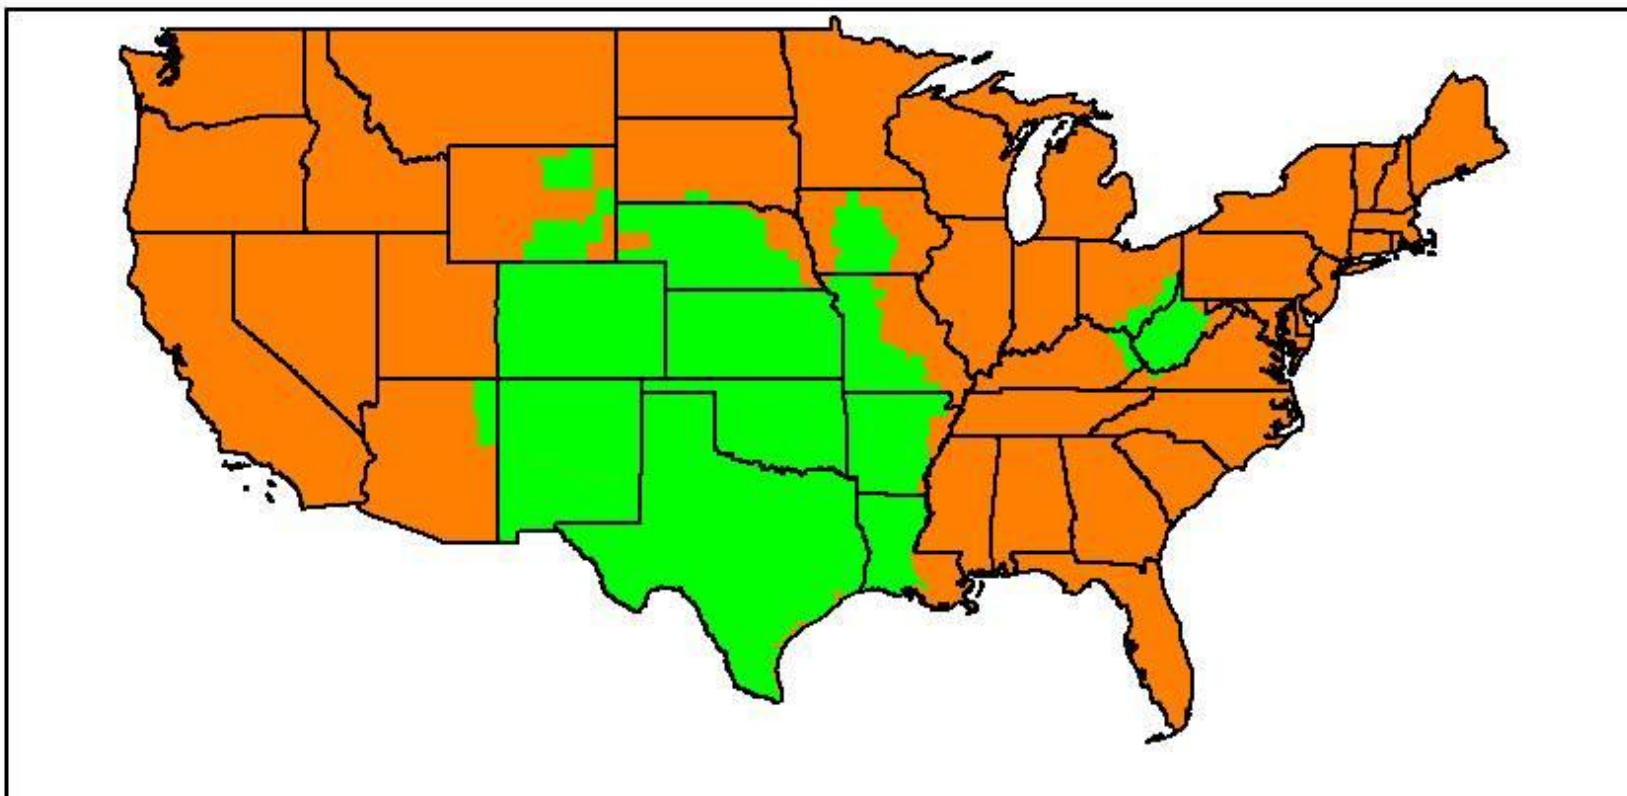

Alaska and Hawaii will receive: Minnesota vs. #19 Michigan

**ABC/ESPN College Football: Saturday, October 5, 2013 3:30 PM ET
Minnesota @ #19 Michigan**

 **ABC**

 **ESPN2**
DirecTV Ch. #209 SD/HD
DishNet Ch. #144 SD/HD
WatchESPN

Note: Alaska & Hawaii will receive Minnesota @ Michigan on ABC

ABC/ESPN College Football: Saturday, October 5, 2013 3:30 PM ET
#3 Clemson @ Syracuse

ABC

ESPN2
DirecTV Ch. #209-1 SD/HD
DishNet Ch. #146 (SD only)
ESPN GamePlan
ESPN3

ESPN GamePlan
ESPN3

Note: Alaska & Hawaii will receive Clemson @ Syracuse on ESPN2

ABC/ESPN College Football: Saturday, October 5, 2013 3:30 PM ET
Kansas State @ #21 Oklahoma State

 **ABC**

 **ESPN GamePlan**
ESPN3

Note: Alaska & Hawaii will receive Kansas St. @ Oklahoma St. on ESPN GamePlan & ESPN3