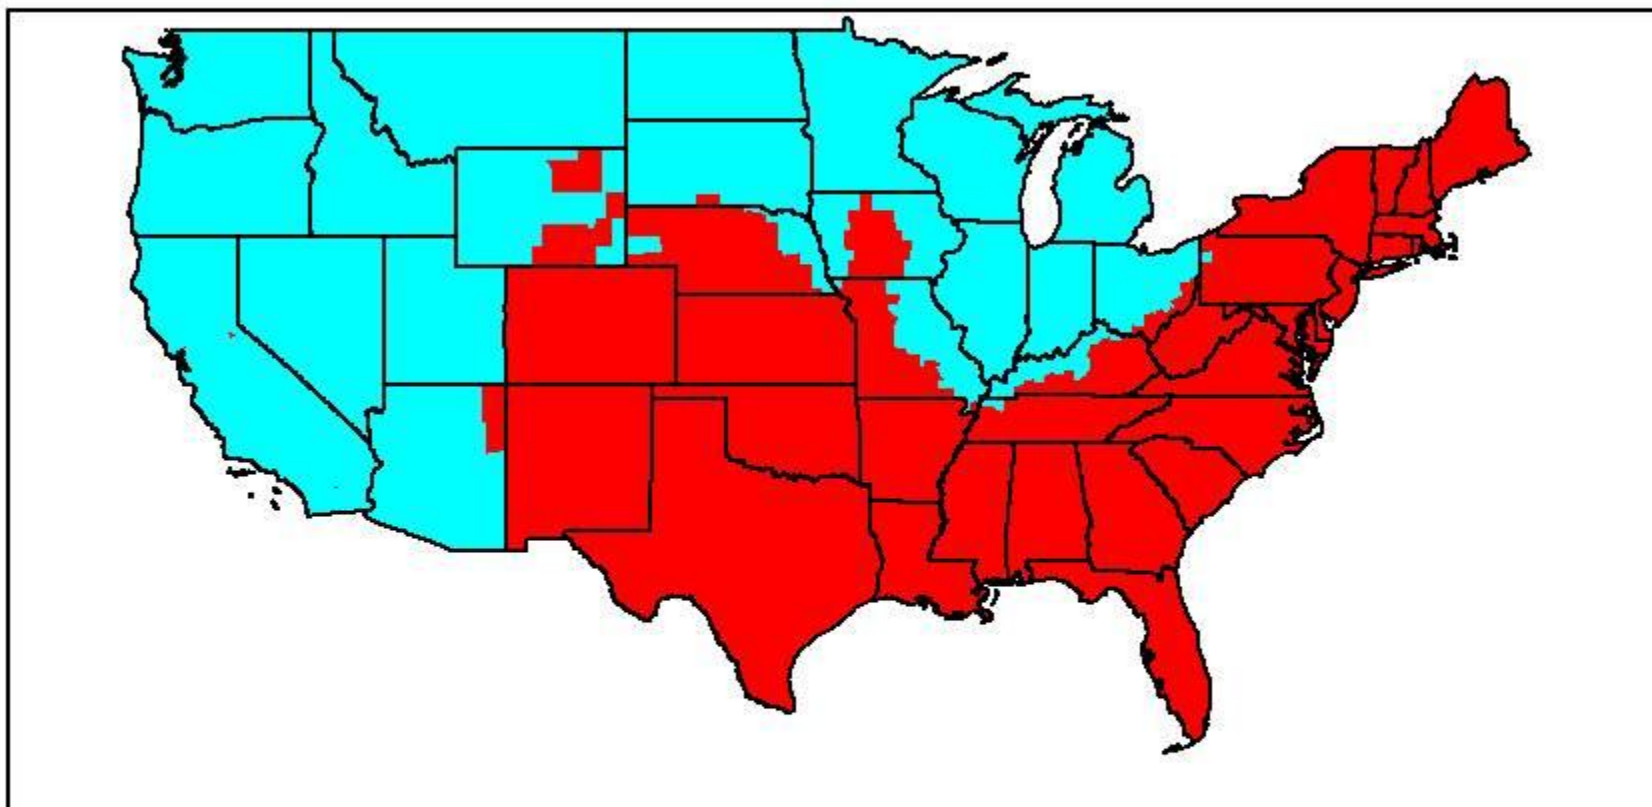

**ABC/ESPN College Football: Saturday, October 5, 2013 3:30 PM ET
Minnesota @ #19 Michigan**

ABC

ESPN2
DirecTV Ch. #209 SD/HD
DishNet Ch. #144 SD/HD
WatchESPN

Note: Alaska & Hawaii will receive Minnesota @ Michigan on ABC