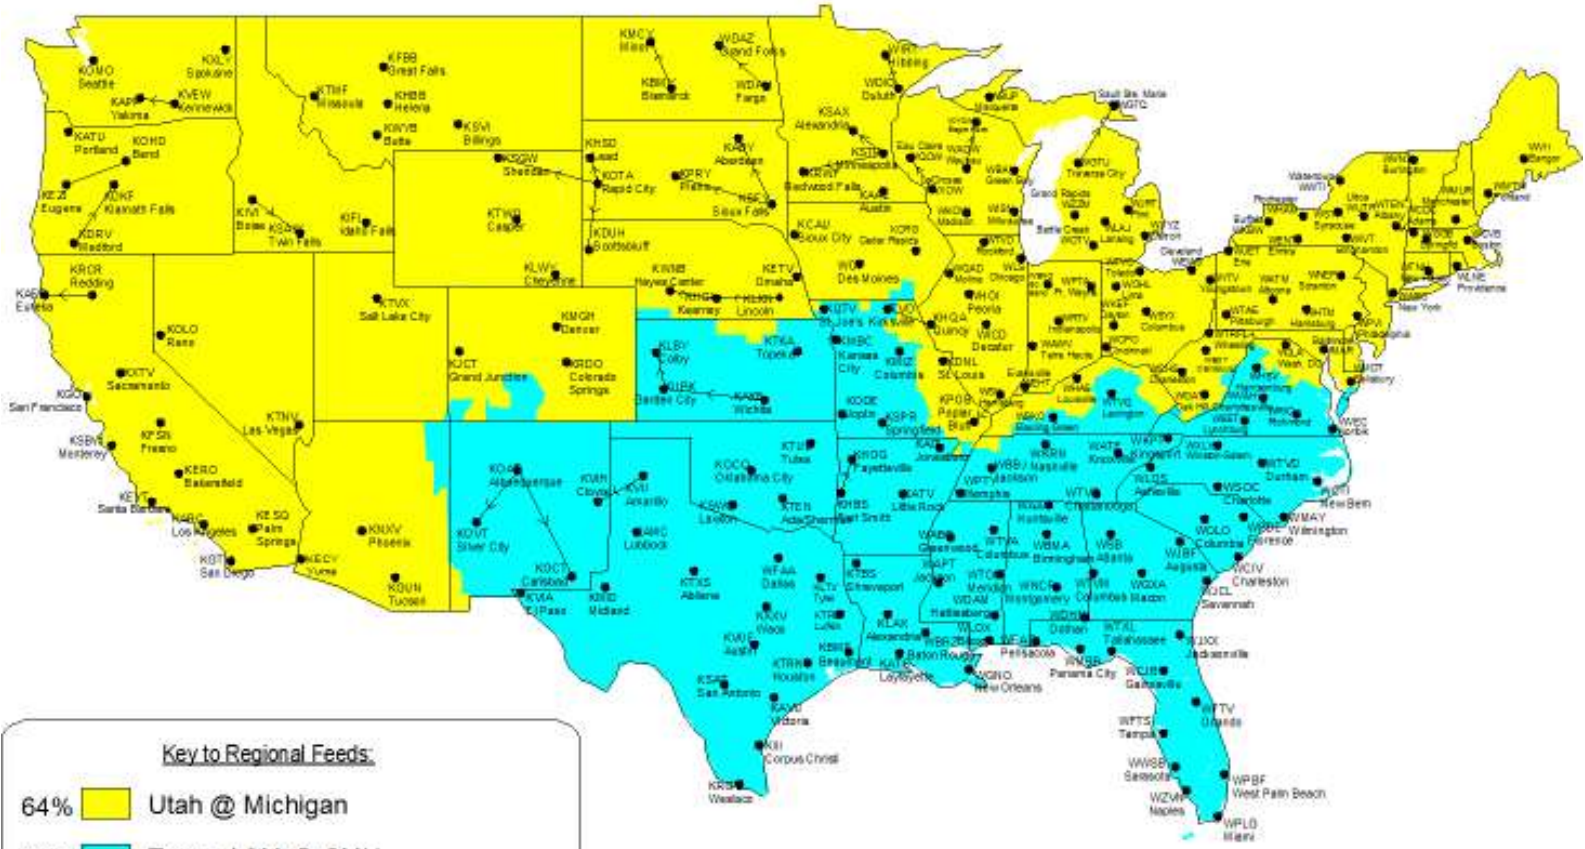

ESPN on ABC - College Football
Utah @ Michigan | Texas A&M @ SMU
Saturday, September 20, 2014 - 3:30PM - 6:30 PM ET / 12:30 PM - 3:30 PM PT

Key to Regional Feeds:
64% Utah @ Michigan
36% Texas A&M @ SMU

Alaska and Hawaii will receive:
Utah @ Michigan

ESPN2 will carry the reverse mirror of both games.