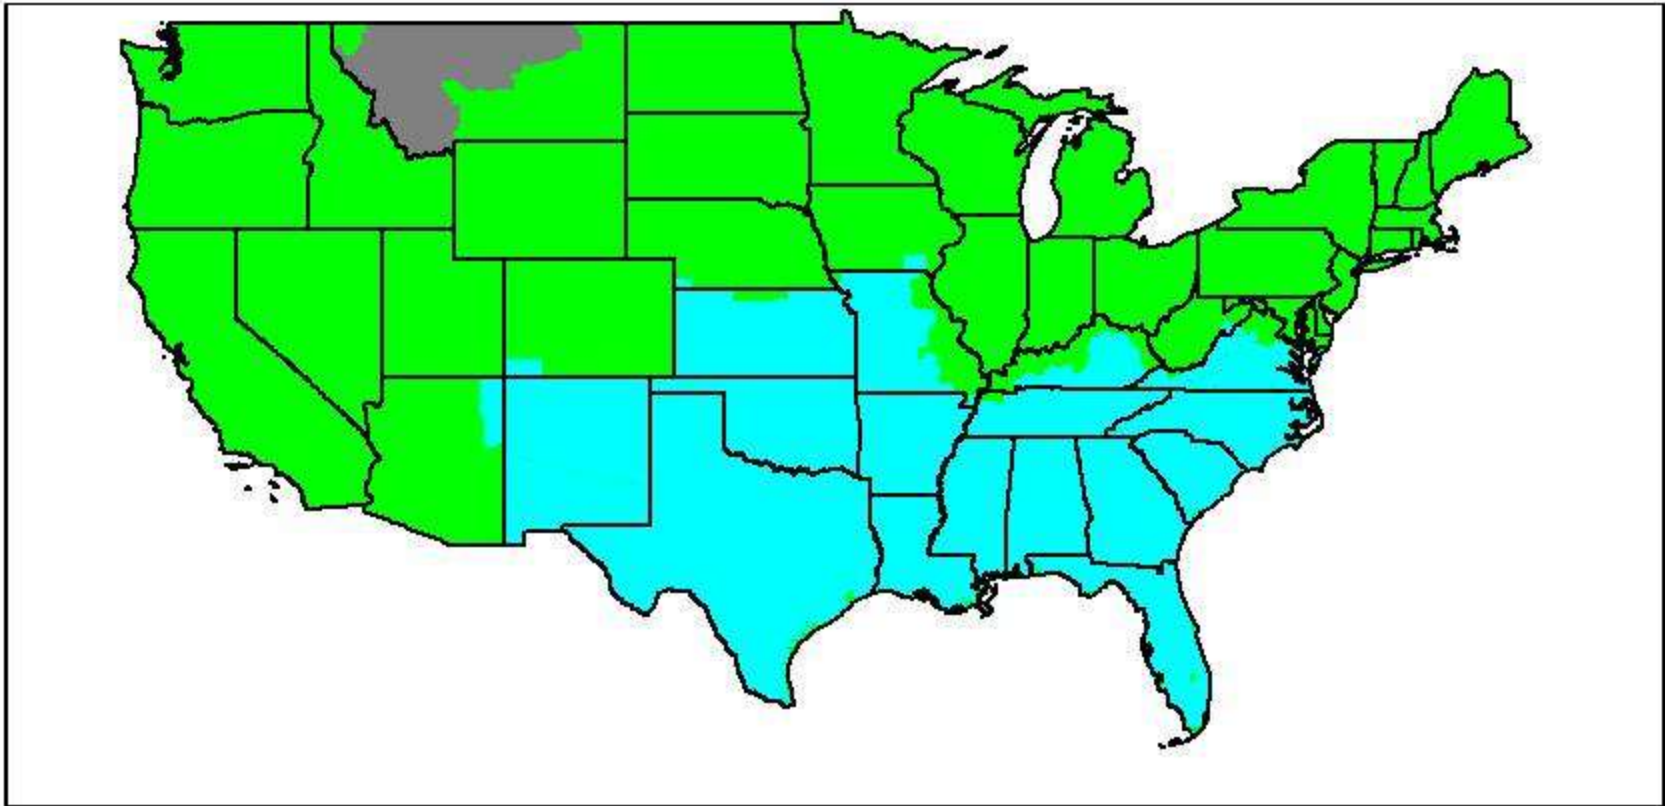

ESPN on ABC - College Football
Utah @ Michigan | Texas A&M @ SMU
Saturday, September 20, 2014 - 3:30PM - 6:30 PM ET / 12:30 PM - 3:30 PM PT

Key to Regional Feeds:
 64% Utah @ Michigan
 36% Texas A&M @ SMU

Alaska and Hawaii will receive:
 Utah @ Michigan

ESPN2 will carry the reverse mirror of both games.

**ABC/ESPN College Football: Saturday, September 20, 2014 3:30 PM ET
Texas A&M @ SMU**

ABC
Watch ABC
ESPN3