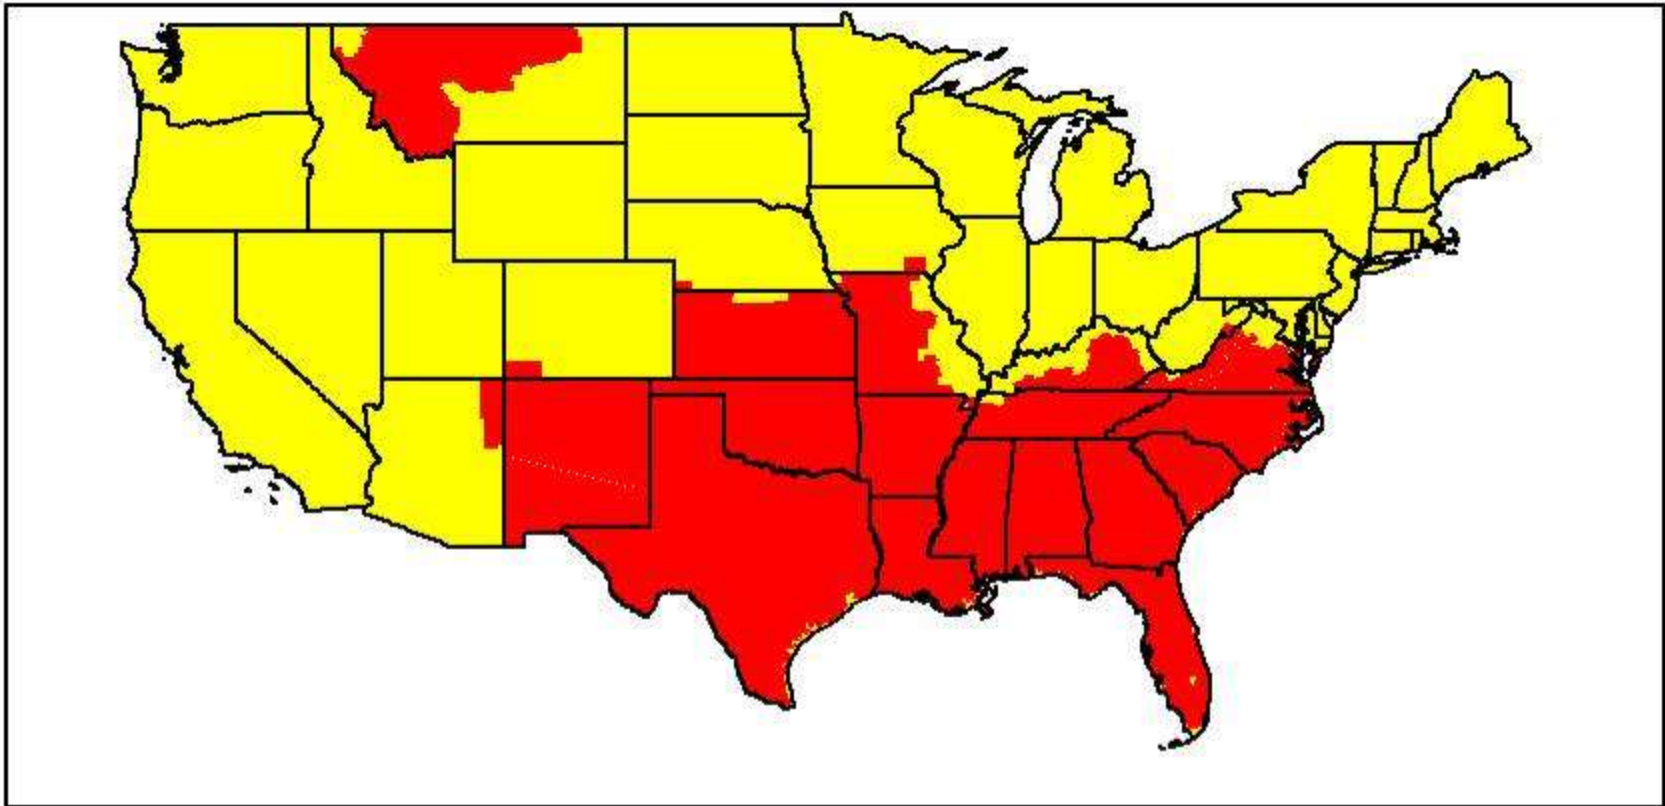

Alaska and Hawaii will receive:
 Utah @ Michigan

ESPN2 will carry the reverse mirror of both games.

**ABC/ESPN College Football: Saturday, September 20, 2014 3:30 PM ET
Texas A&M @ SMU**

ABC
Watch ABC
ESPN3

ESPN2
DirecTV Ch. #209 SD/HD
DishNet Ch. #144 SD/HD
ESPN3

ESPN3

Note: Alaska & Hawaii will receive Texas A&M @ SMU on ESPN2

**ABC/ESPN College Football: Saturday, September 20, 2014 3:30 PM ET
Utah @ Michigan**