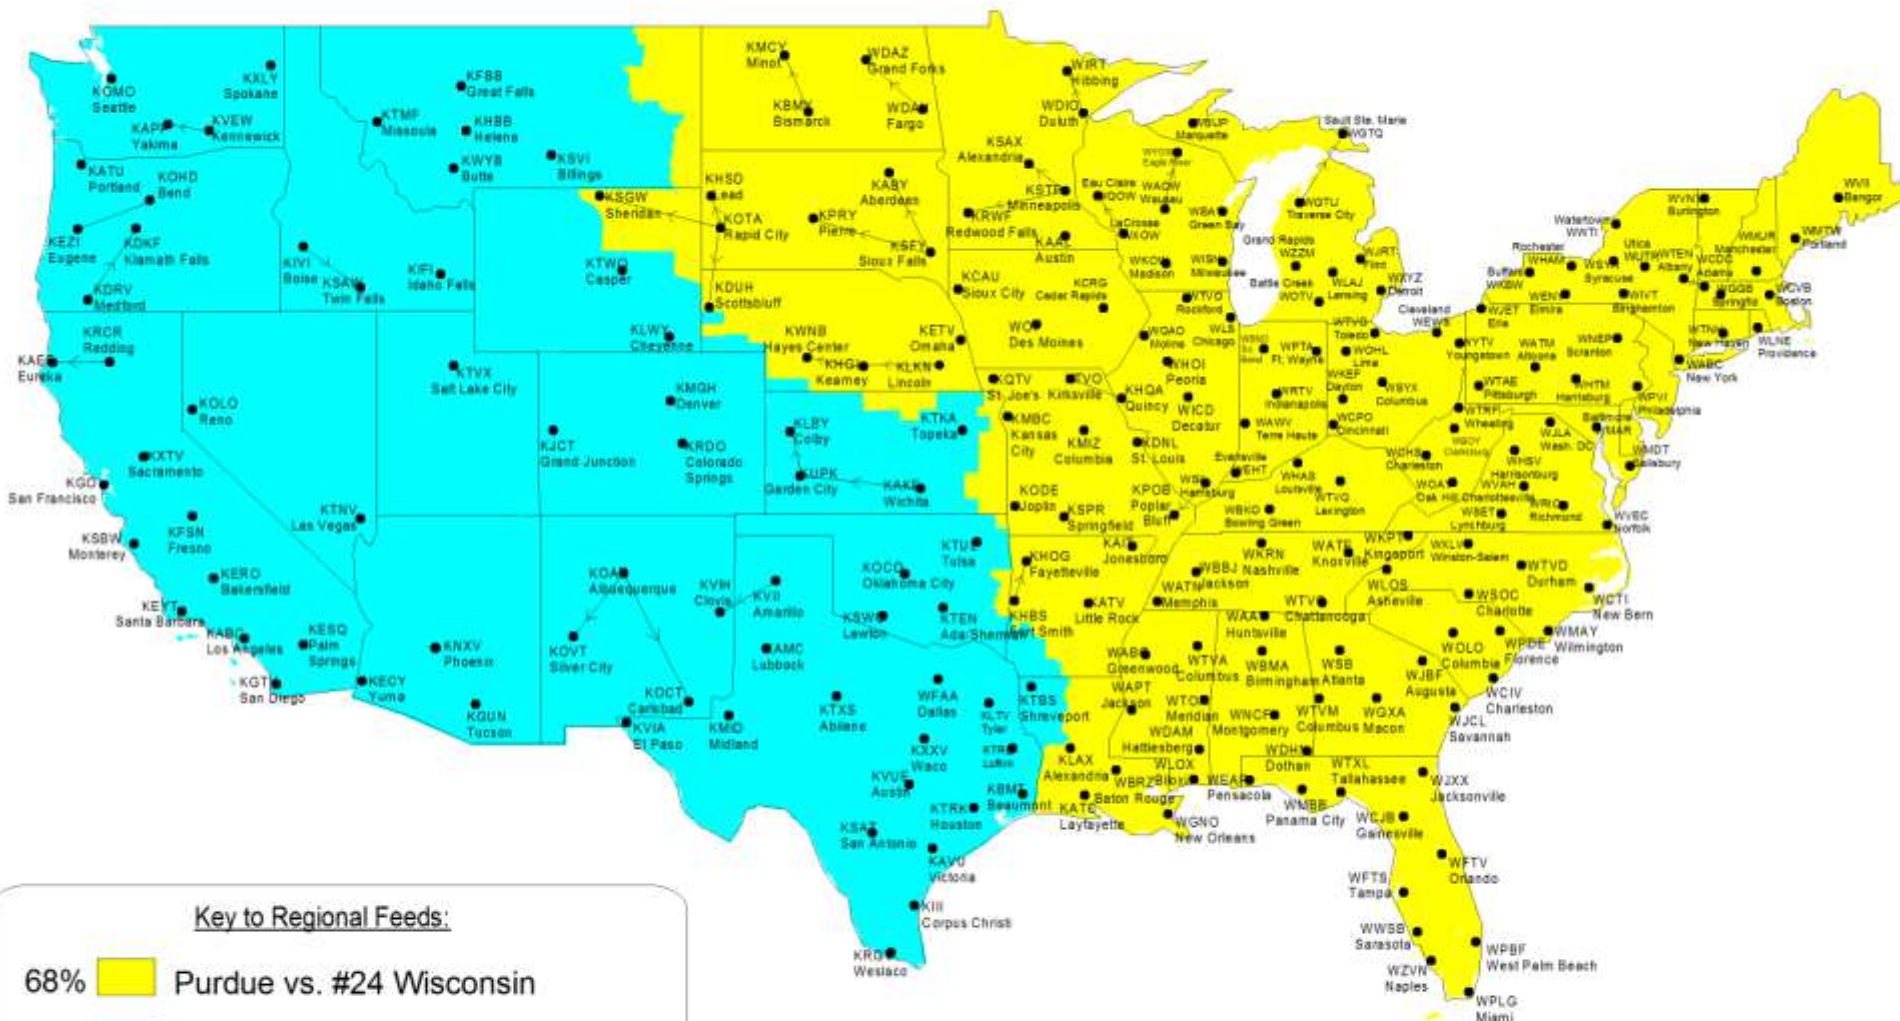

ESPN on ABC - College Football Presented by Buffalo Wild Wings
Purdue vs #24 Wisconsin | Utah State vs. USC
Saturday, September 21, 2013 - 3:30 PM ET / 12:30 PM PT

Key to Regional Feeds:

- 68% Purdue vs. #24 Wisconsin
- 32% Utah State vs. USC

Alaska and Hawaii will receive: Utah State vs USC

ESPN2 will carry the reverse mirror