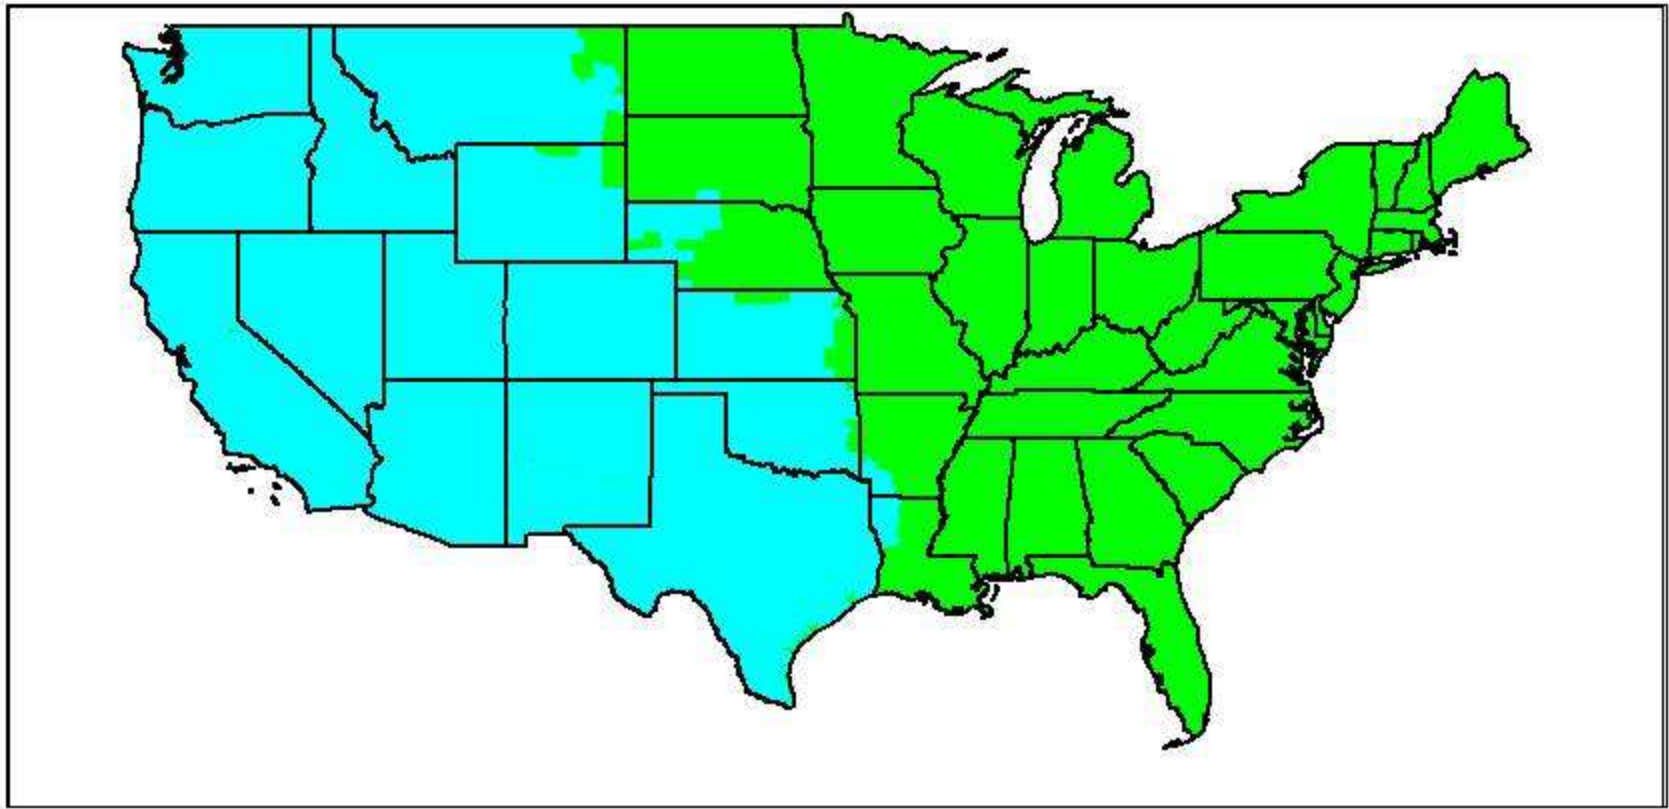

**ABC/ESPN College Football: Saturday, September 21, 2013 3:30 PM ET
Utah State @ USC**

ABC

ESPN2
DirecTV Ch. #209 SD/HD
DishNet Ch. #144 SD/HD
ESPN3

Note: Alaska & Hawaii will receive Utah State @ USC on ABC