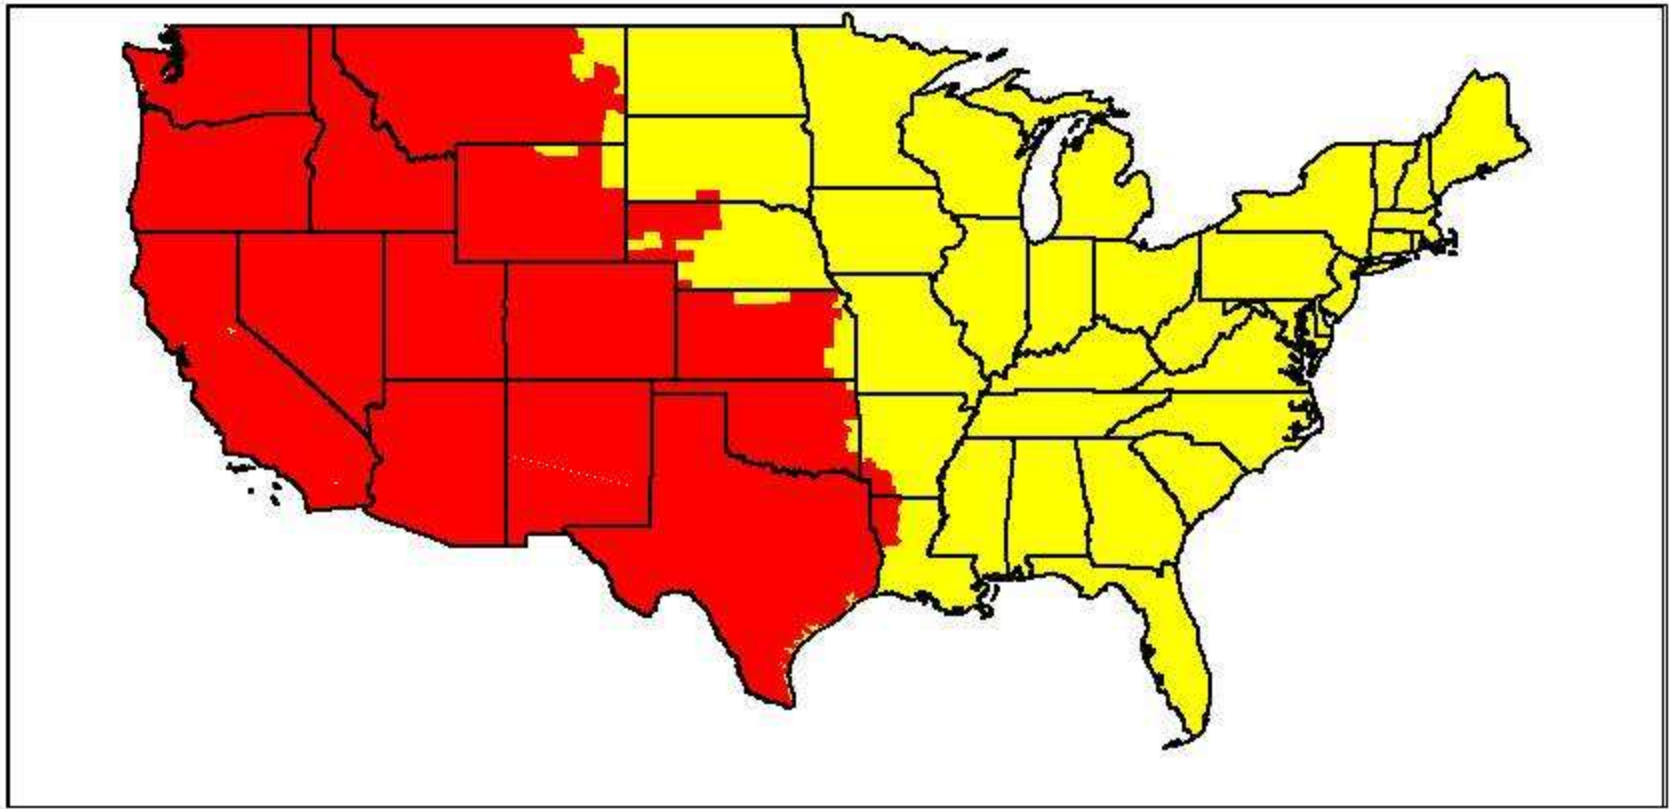

**ABC/ESPN College Football: Saturday, September 21, 2013 3:30 PM ET
Purdue @ #24 Wisconsin**

ABC

ESPN2
DirecTV Ch. #209-1 SD/HD
DishNet Ch. #146 (SD only)
WatchESPN

Note: Alaska & Hawaii will receive Purdue @ Wisconsin on ESPN2