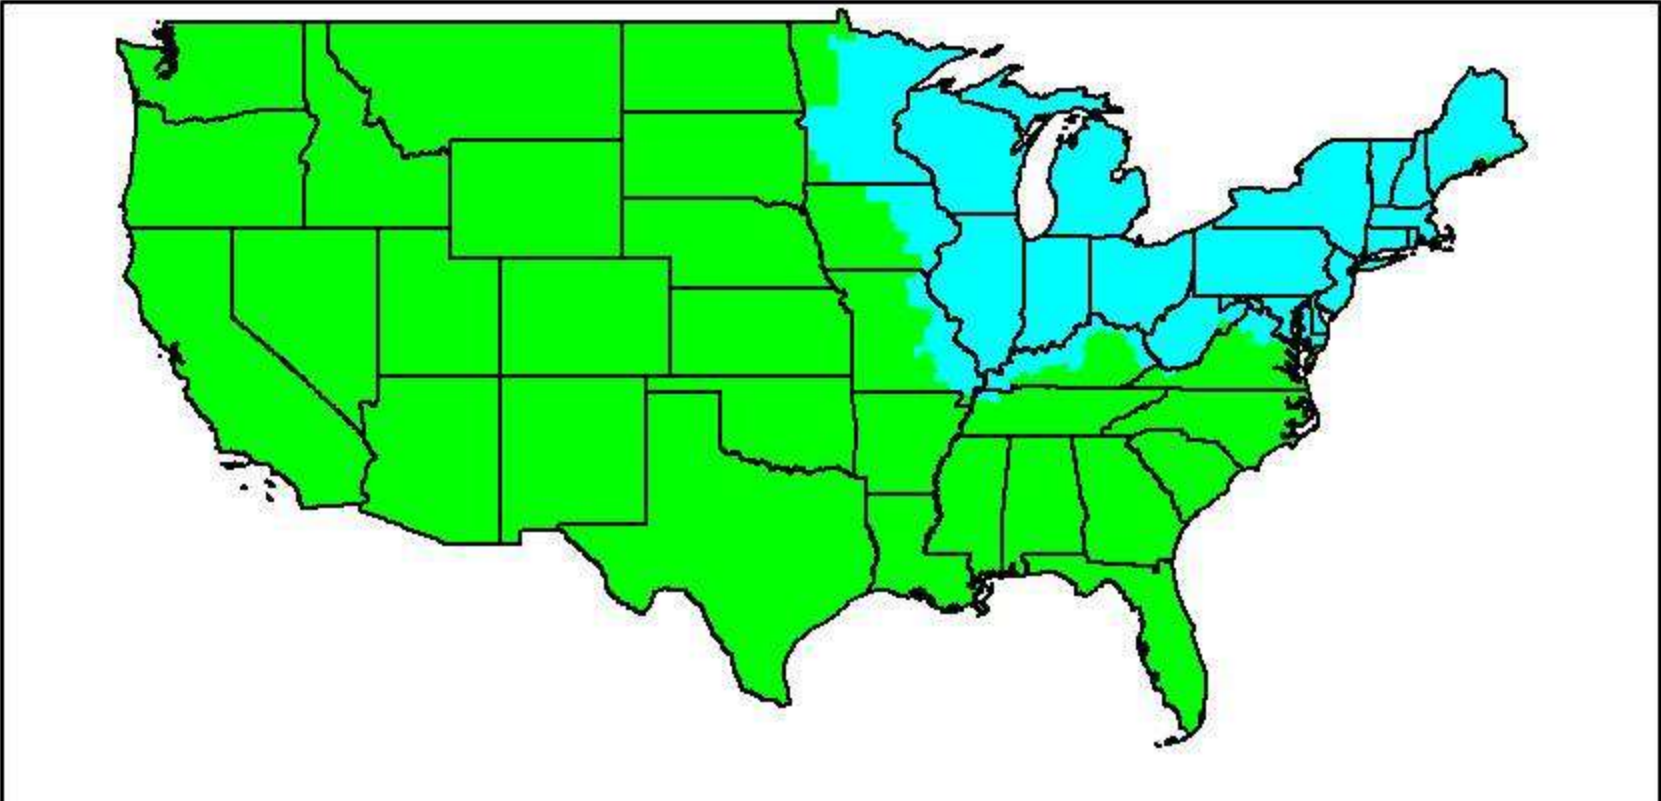

**ABC/ESPN College Football: Saturday, September 6, 2014 12:00 PM ET
Akron @ Penn State**

ABC
Watch ABC
WatchESPN
ESPN3

ESPN2
DirecTV Ch. #209 SD/HD
DishNet Ch. #144 SD/HD
WatchESPN
ESPN3

Note: Alaska & Hawaii will receive Akron @ Penn State on ESPN2