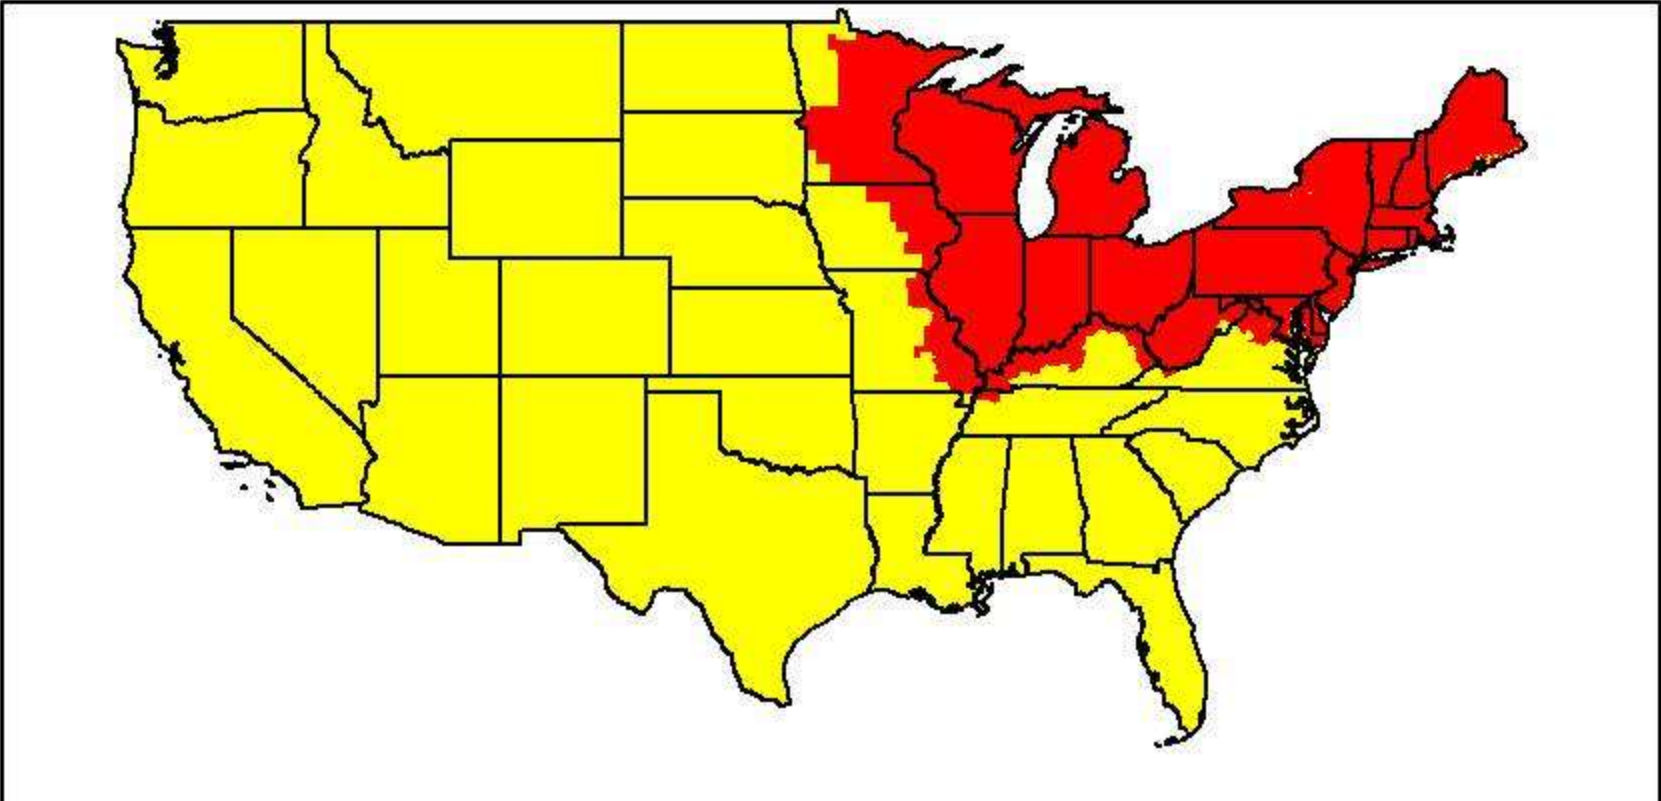

-more-

**ESPN on ABC - College Football**  
**Oklahoma at Tulsa | Akron at Penn State**  
**Saturday, September 6, 2014 - 12:00PM - 3:00 PM ET / 9:00 AM - 12 PM PT**

Alaska and Hawaii will receive:  
 Oklahoma at Tulsa

ESPN2 will carry the reverse mirror of both games.

**ABC/ESPN College Football: Saturday, September 6, 2014 12:00 PM ET  
Akron @ Penn State**

**ABC**  
Watch ABC  
WatchESPN  
ESPN3

**ESPN2**  
DirecTV Ch. #209 SD/HD  
DishNet Ch. #144 SD/HD  
WatchESPN  
ESPN3

**Note: Alaska & Hawaii will receive Akron @ Penn State on ESPN2**

**ABC/ESPN College Football: Saturday, September 6, 2014 12:00 PM ET  
Oklahoma @ Tulsa**

**ABC**  
Watch ABC  
ESPN3

**ESPN2**  
DirecTV Ch. #209-1 SD/HD  
DishNet Ch. #146 (SD only)  
ESPN3

**Note: Alaska & Hawaii will receive Oklahoma @ Tulsa on ABC**