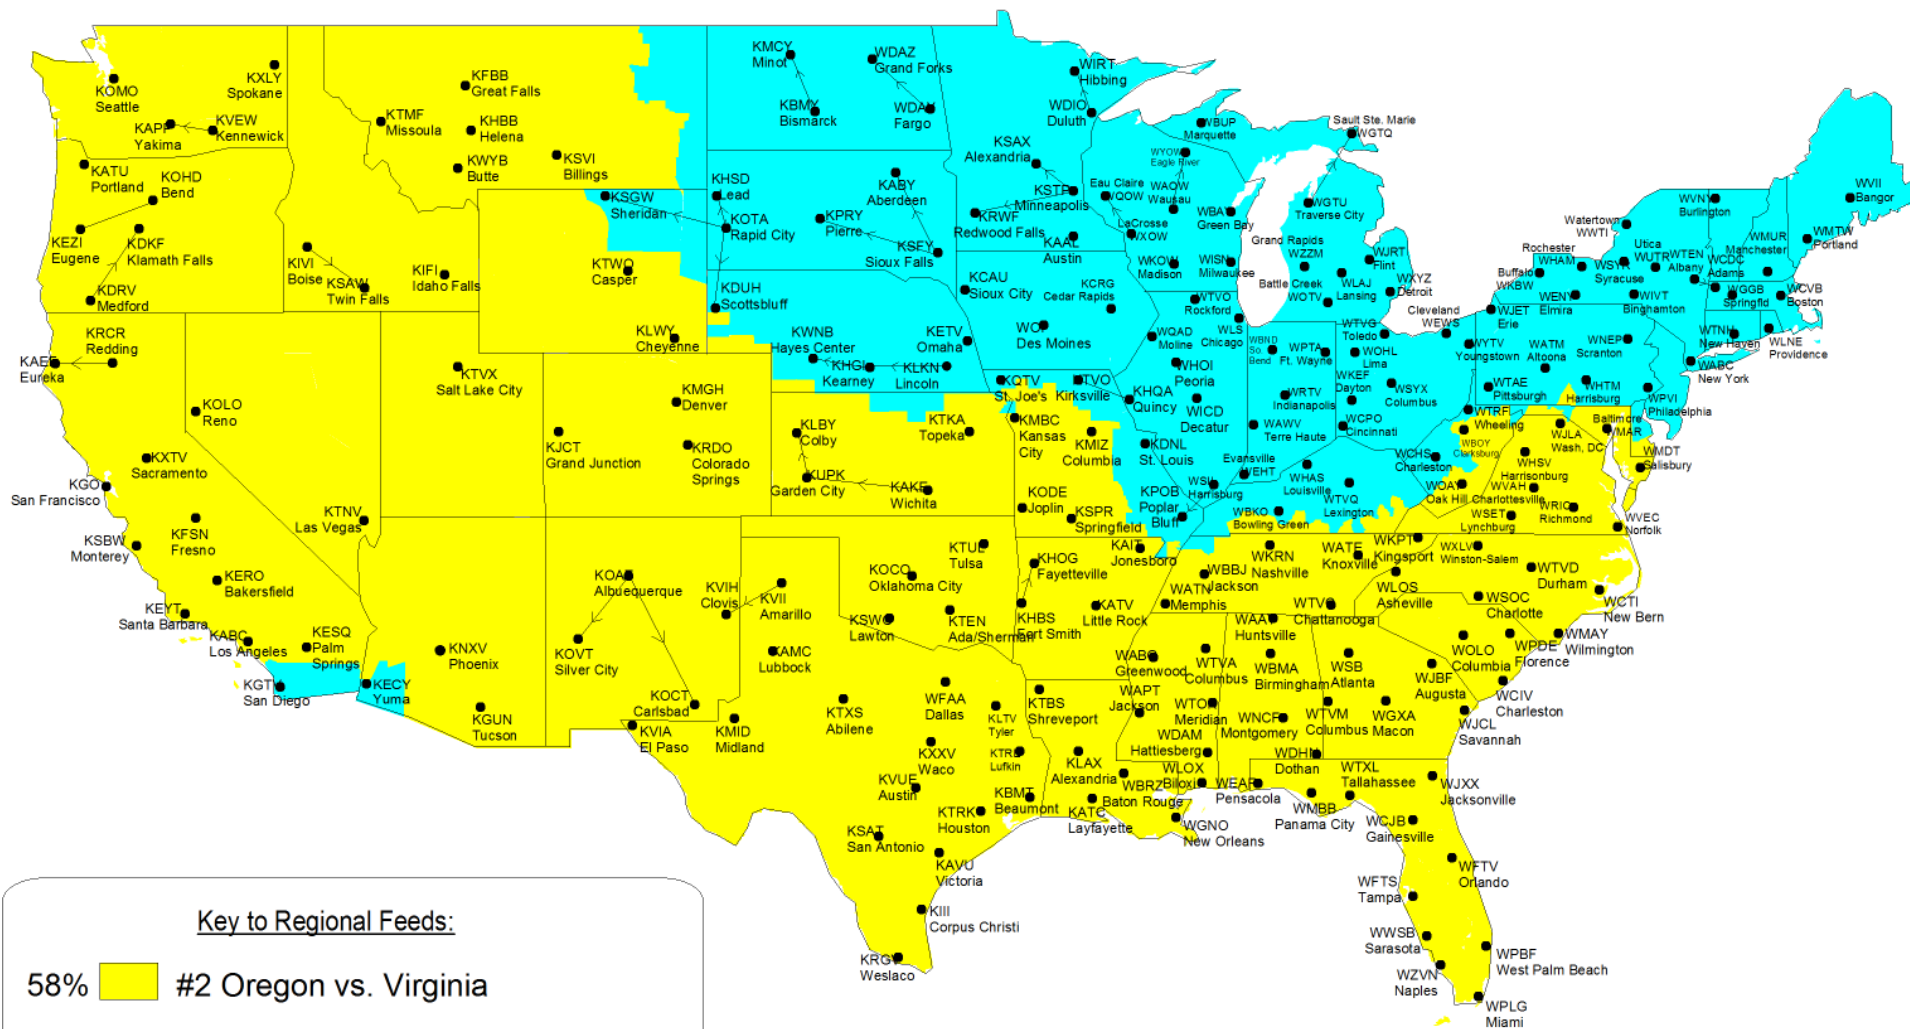

ABC/ESPN College Football: Saturday, August 31, 2013 3:30 PM ET
#3 Oregon @ Virginia

 **ABC**

 **ESPN2**
DirecTV Ch. #209-1 SD/HD
DishNet Ch. #146 (SD only)
WatchESPN

Note: Alaska & Hawaii will receive Oregon @ Virginia on ABC

ESPN on ABC - College Football Presented By Buffalo Wild Wings

Oregon vs. Virginia | San Diego State vs. Ohio State

Saturday, September 7, 2013 - 3:30 - 7 PM ET / 12:30 - 4 PM PT

ESPN2 will carry the reverse mirror