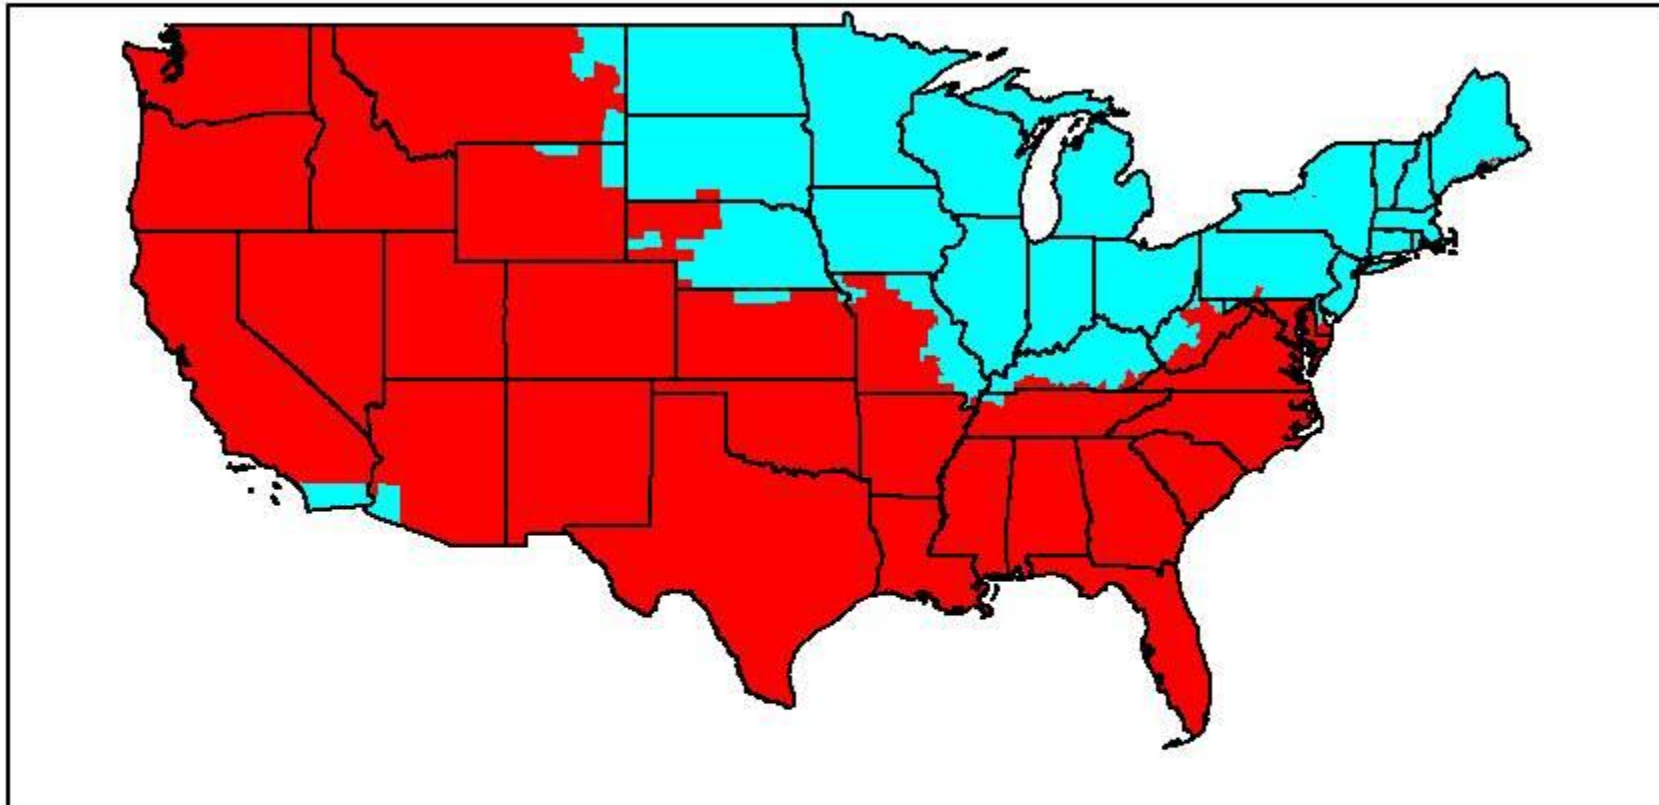

**ABC/ESPN College Football: Saturday, August 31, 2013 3:30 PM ET
San Diego State @ #2 Ohio State**

ABC

ESPN2
DirecTV Ch. #209 SD/HD
DishNet Ch. #144 SD/HD
ESPN3

Note: Alaska & Hawaii will receive San Diego State @ Ohio State on ESPN2