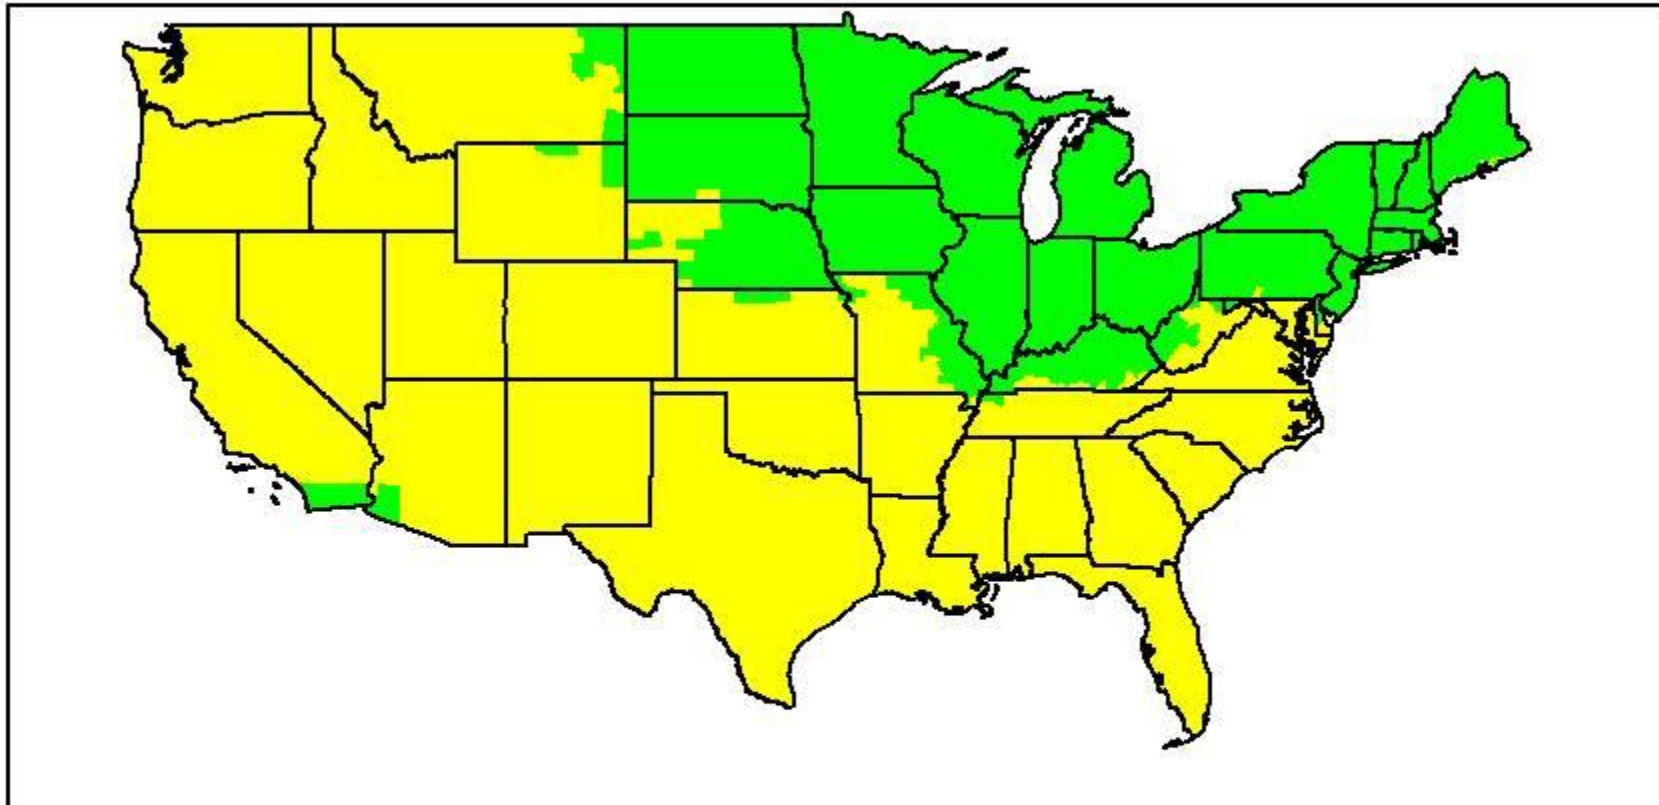

**ABC/ESPN College Football: Saturday, August 31, 2013 3:30 PM ET
San Diego State @ #2 Ohio State**

 **ABC**

 **ESPN2**
DirecTV Ch. #209 SD/HD
DishNet Ch. #144 SD/HD
ESPN3

Note: Alaska & Hawaii will receive San Diego State @ Ohio State on ESPN2

ABC/ESPN College Football: Saturday, August 31, 2013 3:30 PM ET
#3 Oregon @ Virginia

 **ABC**

 **ESPN2**
DirecTV Ch. #209-1 SD/HD
DishNet Ch. #146 (SD only)
WatchESPN

Note: Alaska & Hawaii will receive Oregon @ Virginia on ABC